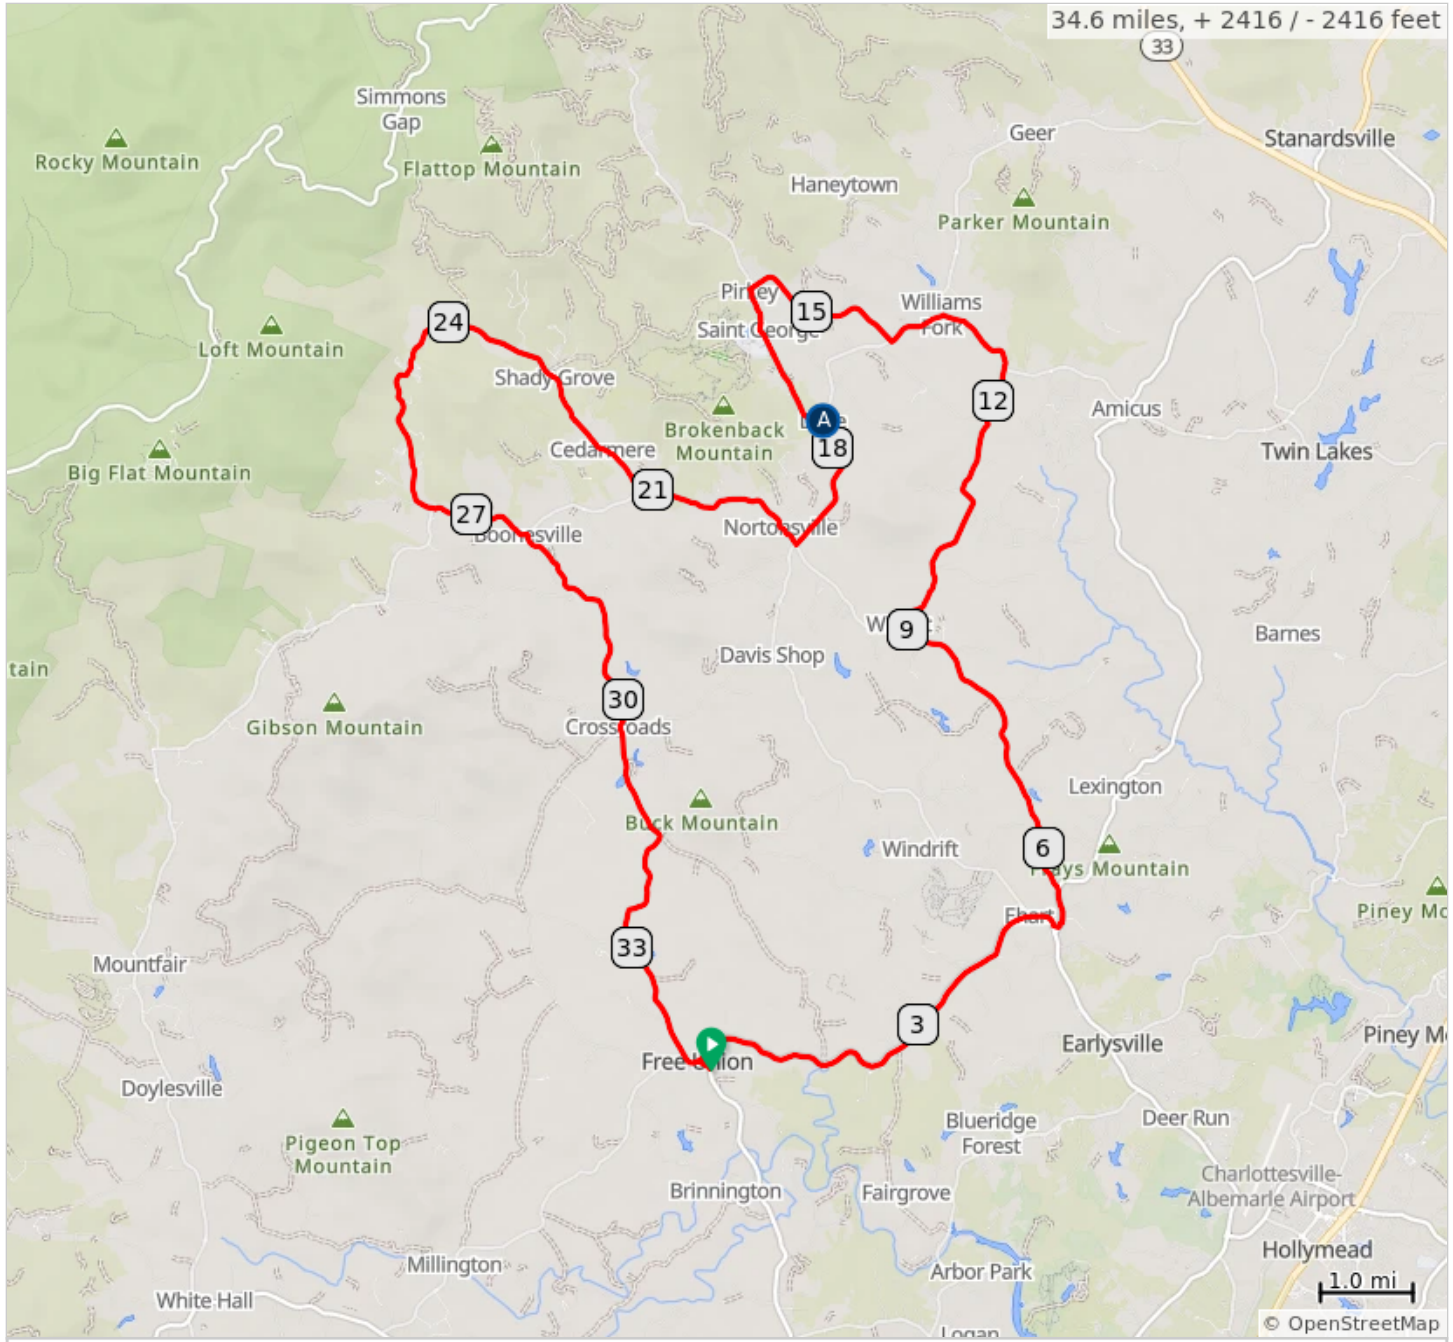

35-FUDykeMission

A. Maybelle's Market

34.6 miles, + 2416 / - 2416 feet

35-FUDykeMission

Dist	Next	Note
0.0	0.0	Start of route
0.0	0.1	L onto Free Union Rd, SR 601
0.2	4.9	R onto Buck Mountain Rd, SR 665
5.0	0.1	L into church parking lot
5.2	4.0	L onto Simmons Gap Rd, SR 663
9.2	0.8	R onto Plunkett Rd, SR 603
9.9	2.5	Continue onto Bingham Mtn Rd, SR 603
12.4	1.0	Continue onto Amicus Rd, SR 633
13.4	0.6	L onto Dyke Rd, SR 810
14.0	1.9	R onto Evergreen Church Rd, SR 615
15.9	1.7	L onto Bacon Hollow Rd, SR 627
17.6	0.0	STORE on the R
17.6	0.0	Maybelle's Market
17.6	1.5	R onto Dyke Rd, SR 810
19.2	4.7	R onto Simmons Gap Rd, SR 628
23.9	2.7	Continue onto Mission Home Rd, SR 601
26.5	1.1	L onto Boonesville Rd, SR 810
27.6	6.8	R onto Free Union Rd, SR 601
34.5	0.1	Keep R onto Free Union Road, SR 601
34.6	0.0	R into parking lot
34.6	0.0	End of route

34.6 miles. +2357/-2357 feet