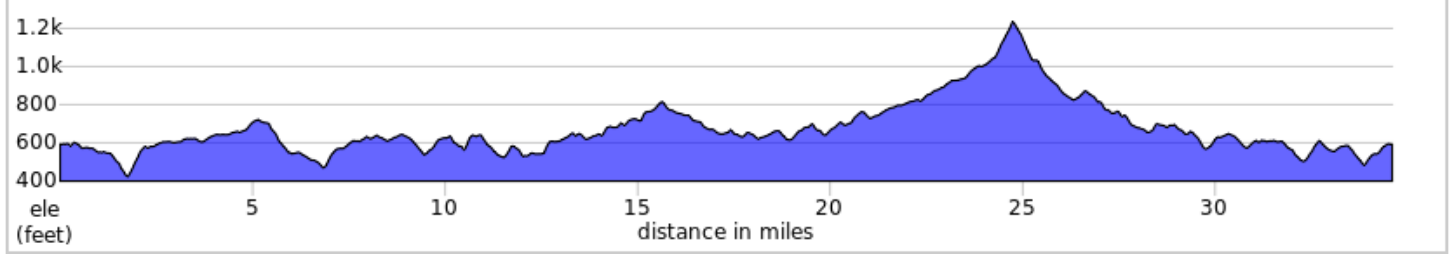

35-FUDykeMission

A. Maybelle's Market

34.6 miles, + 2416 / - 2416 feet

35-FUDykeMission

Dist	Next	Note
0.0	0.0	Start of route
0.0	0.1	L onto Free Union Rd, SR 601
0.2	4.9	R onto Buck Mountain Rd, SR 665
5.0	0.1	L into church parking lot
5.2	4.0	L onto Simmons Gap Rd, SR 663
9.2	0.8	R onto Plunkett Rd, SR 603
9.9	2.5	Continue onto Bingham Mtn Rd, SR 603
12.4	1.0	Continue onto Amicus Rd, SR 633
13.4	0.6	L onto Dyke Rd, SR 810
14.0	1.9	R onto Evergreen Church Rd, SR 615
15.9	1.7	L onto Bacon Hollow Rd, SR 627
17.6	0.0	STORE on the R
17.6	0.0	Maybelle's Market
17.6	1.5	R onto Dyke Rd, SR 810
19.2	4.7	R onto Simmons Gap Rd, SR 628
23.9	2.7	Continue onto Mission Home Rd, SR 601
26.5	1.1	L onto Boonesville Rd, SR 810
27.6	6.8	R onto Free Union Rd, SR 601
34.5	0.1	Keep R onto Free Union Road, SR 601
34.6	0.0	R into parking lot
34.6	0.0	End of route

34.6 miles. +2357/-2357 feet