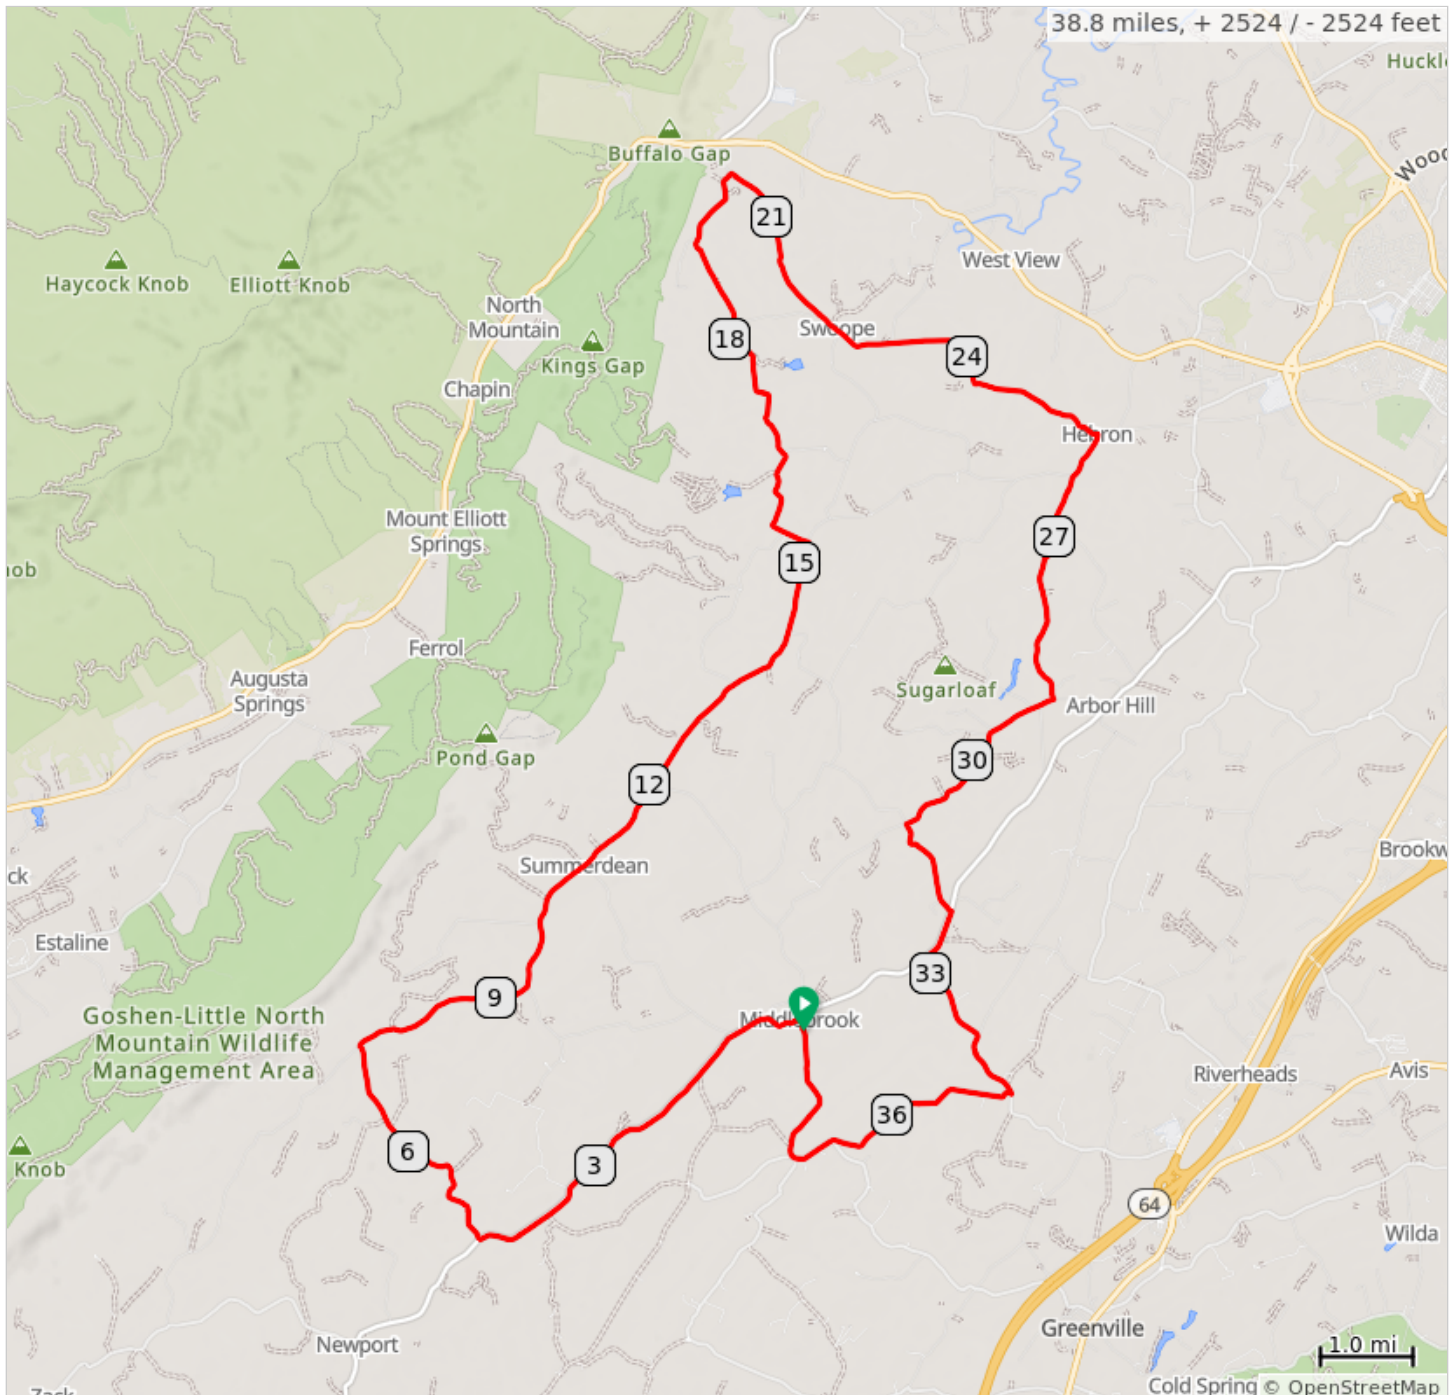

39-MBSwoope

39-MBSwoope

Dist	Next	Note
0.0	0.1	Start of route
0.1	4.5	L onto Middlebrook Rd, VA 252
4.6	2.7	R onto McKinley Rd, SR 682
7.3	4.7	R onto Summerdean Rd, SR 602
12.0	3.3	Continue on Glebe School Rd, SR 876
15.3	1.3	L onto Trimbles Mill Rd, SR 707
16.5	1.9	Bear L onto North Mountain Rd, SR 705
18.5	1.9	L onto Scott Christian Rd, SR 705
20.3	5.4	R onto Hewitt Rd, SR 703
25.7	3.1	R onto Eidson Creek Rd, SR 710
28.9	0.8	R onto Sugar Loaf Rd, SR 695, SR 710
29.6	1.4	Bear L onto Bowman Springs Rd, SR 700
31.0	1.1	L onto Mount Tabor Rd, SR 694
32.2	0.6	R onto Middlebrook Rd, VA 252
32.8	1.8	L onto Howardsville Rd, SR 701
34.6	2.7	Sharp R onto Berry Moore Rd, SR 693
37.3	1.5	Keep R onto Cherry Grove Rd, SR 670
38.8	0.0	End of route

38.8 miles. +2427/-2425 feet

Charlottesville Bicycle club