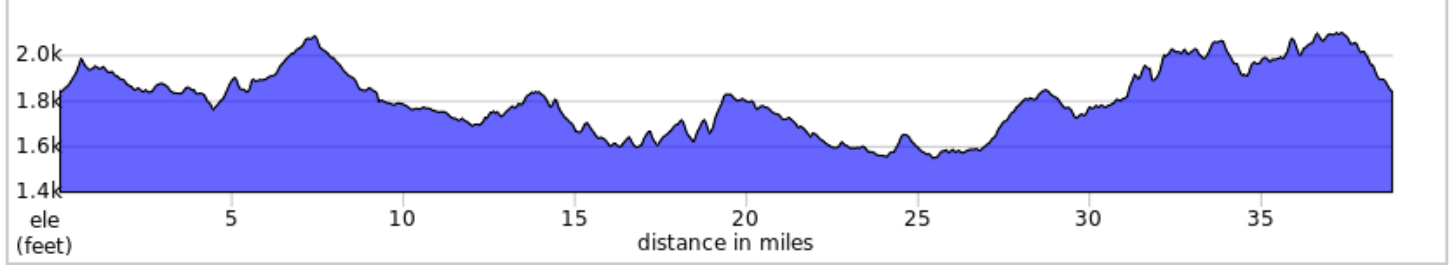

39-MBSwoope

39-MBSwoope

Dist	Next	Note
0.0	0.1	Start of route
0.1	4.5	L onto Middlebrook Rd, VA 252
4.6	2.7	R onto McKinley Rd, SR 682
7.3	4.7	R onto Summerdean Rd, SR 602
12.0	3.3	Continue on Glebe School Rd, SR 876
15.3	1.3	L onto Trimbles Mill Rd, SR 707
16.5	1.9	Bear L onto North Mountain Rd, SR 705
18.5	1.9	L onto Scott Christian Rd, SR 705
20.3	5.4	R onto Hewitt Rd, SR 703
25.7	3.1	R onto Eidson Creek Rd, SR 710
28.9	0.8	R onto Sugar Loaf Rd, SR 695, SR 710
29.6	1.4	Bear L onto Bowman Springs Rd, SR 700
31.0	1.1	L onto Mount Tabor Rd, SR 694
32.2	0.6	R onto Middlebrook Rd, VA 252
32.8	1.8	L onto Howardsville Rd, SR 701
34.6	2.7	Sharp R onto Berry Moore Rd, SR 693
37.3	1.5	Keep R onto Cherry Grove Rd, SR 670
38.8	0.0	End of route

38.8 miles. +2427/-2425 feet

Charlottesville Bicycle club