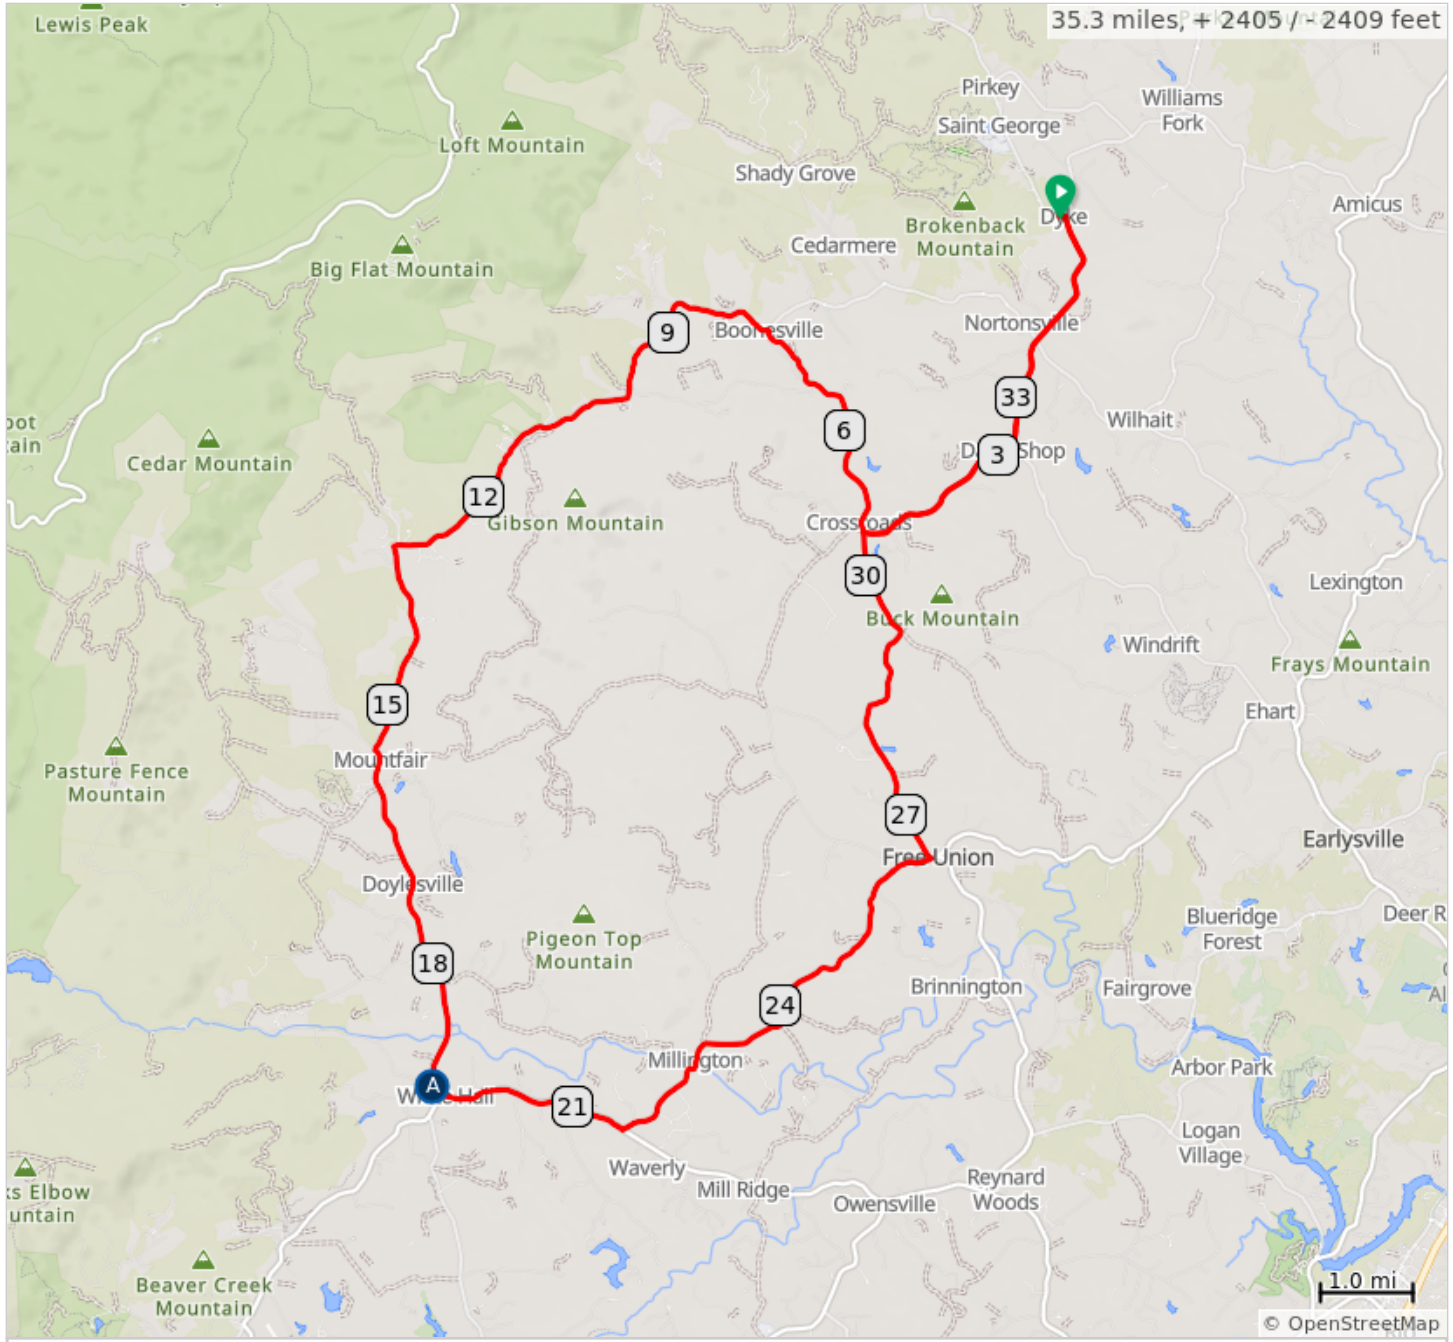

35-MBFreeUnion

A. Piedmont Store

35-MBFreeUnion

Dist	Next	Note
0.0	0.0	Start of route
0.0	0.1	L onto Bacon Hollow Rd, SR 627
0.1	1.5	R onto Dyke Rd, SR 810
1.6	1.2	Continue onto Markwood Rd, SR 664
2.8	2.0	R onto Davis Shop Rd, SR 671
4.8	2.7	R onto Free Union Rd, SR 601
7.5	5.6	L onto Boonesville Rd, SR 810
13.2	2.3	L onto Browns Gap Trnpk, SR 810
15.5	3.9	L to continue on Browns Gap Trnpk, SR 810
19.3	0.2	STORE on the R
19.5	2.0	Continue onto Garth Rd, SR 614
21.5	5.0	L onto Millington Rd, SR 665
26.5	4.0	Sharp L onto Free Union Rd, SR 601
30.5	2.0	R onto Davis Shop Rd, SR 671
32.5	1.2	L onto Markwood Rd, SR 664
33.7	1.5	Continue onto Dyke Rd, SR 810
35.2	0.0	L onto Bacon Hollow Rd, SR 627
35.3	0.0	End of route

35.3 miles. +2340/-2346 feet