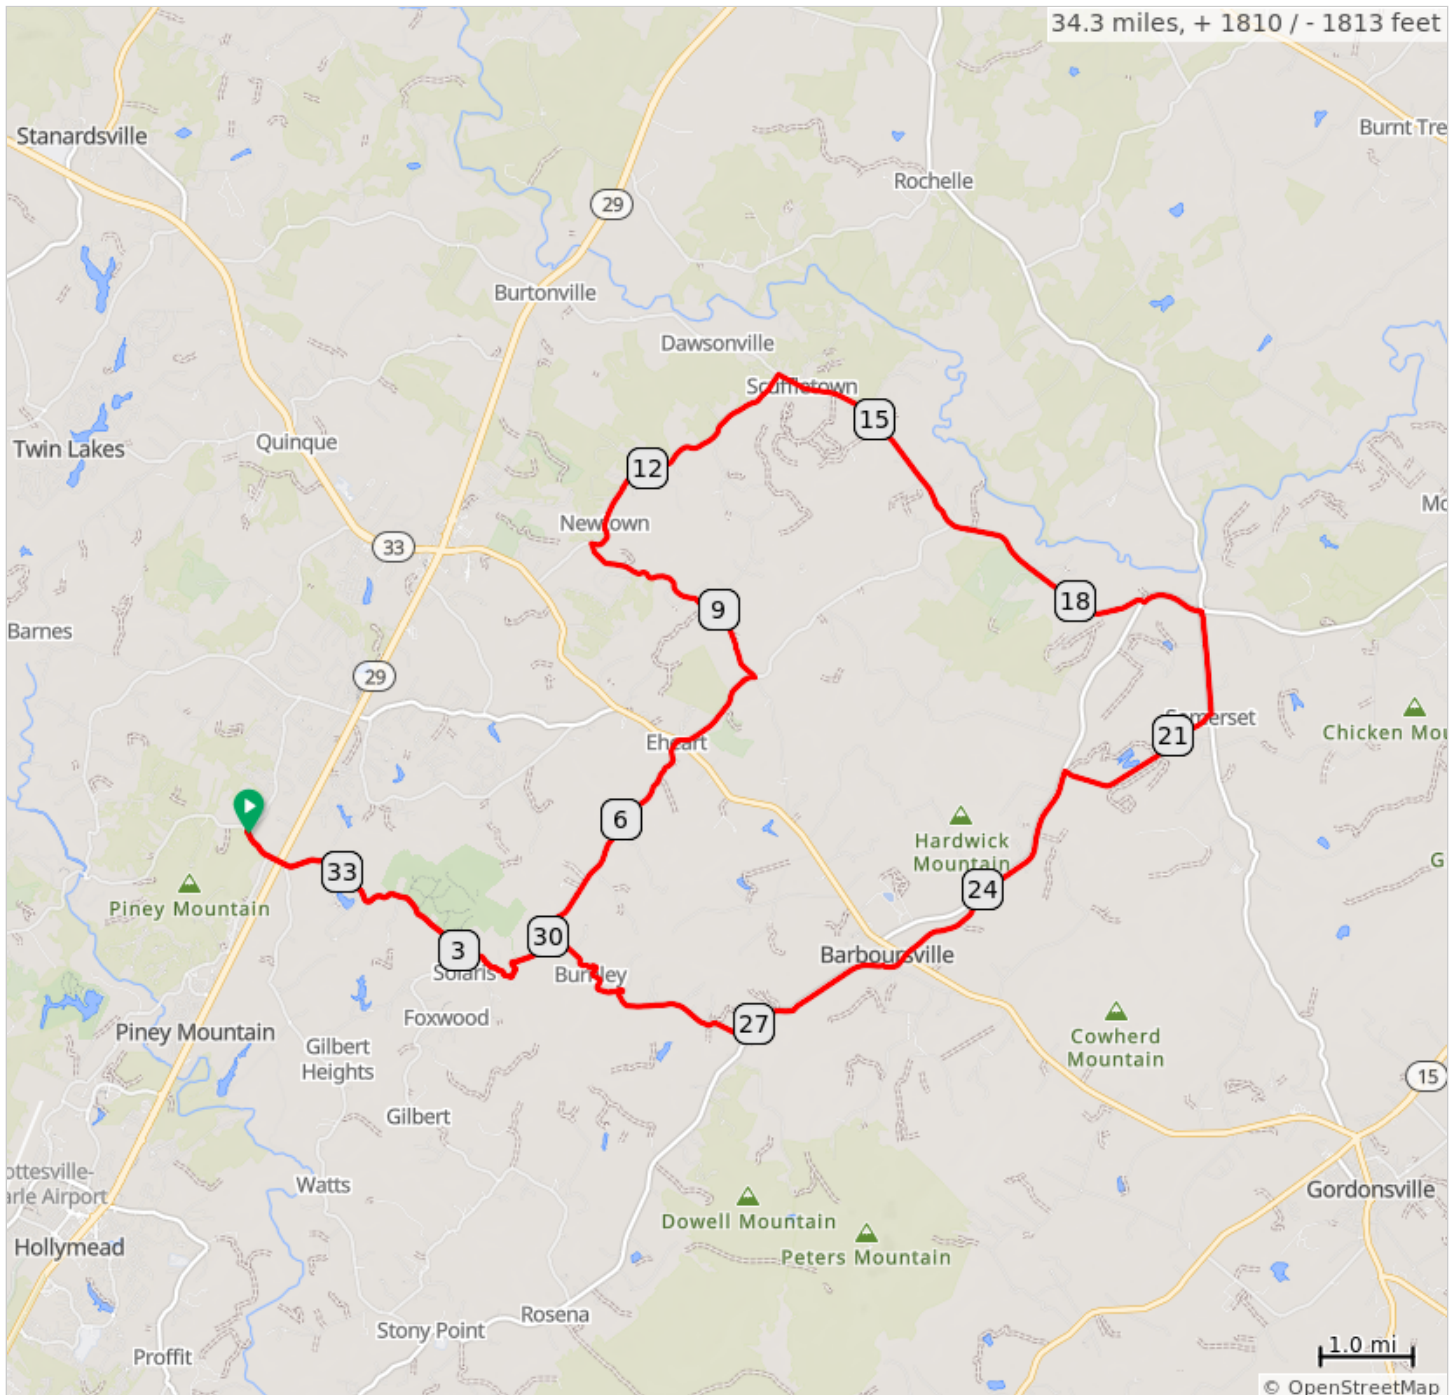

34-NewtownSomerset

34.3 miles, + 1810 / - 1813 feet

34-NewtownSomerset

Dist	Next	Note
0.0	0.0	Start of route
0.0	0.5	Slight L onto Frays Mill Rd, SR 641
0.6	3.7	Continue onto Burnley Station Rd, SR 641
4.3	2.8	Sharp L onto Burnley Rd, SR 644
7.1	1.1	Slight R onto Ridge Rd, SR 644
8.2	0.9	Sharp L onto Albano Rd, SR 657
9.1	1.7	L onto Taylorsville Rd, SR 618
10.8	2.9	Sharp R onto Toms Rd, SR 610
13.8	5.0	R onto Fredericksburg Rd, SR 609
18.8	0.7	L onto Constitution Highway, VA 20
19.4	1.1	At roundabout, take exit 1 onto Blue Ridge Tnpk, VA 231
20.5	1.8	R onto Weyburn Rd, SR 655
22.4	1.8	L onto Constitution Hwy, VA 20
24.2	1.3	L onto Old Barboursville Rd
25.4	1.7	L onto Constitution Hwy, VA 20
27.2	2.8	R onto Burnley Station Rd, SR 641
30.0	4.3	Continue onto Burnley Station Rd, SR 641
34.3	0.0	R into the parking lot
34.3	0.0	End of route

34.3 miles. +1778/-1781 feet

Charlottesville Bicycle Club