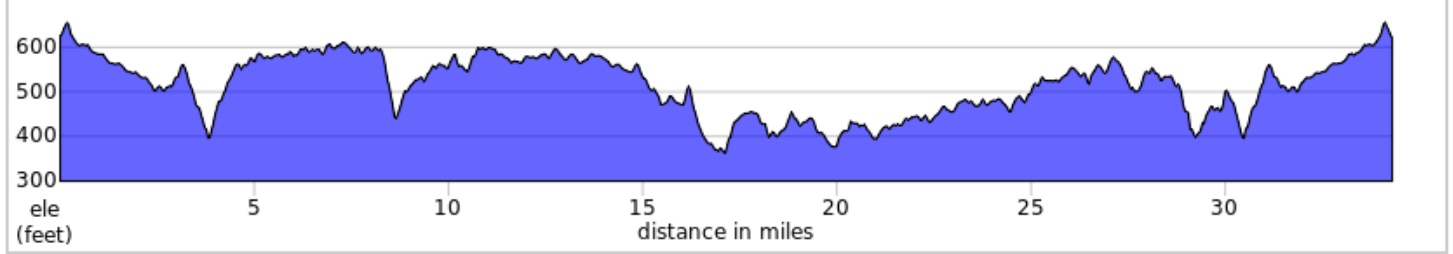

34-NewtownSomerset

34.3 miles, + 1810 / - 1813 feet

34-NewtownSomerset

Dist	Next	Note
0.0	0.0	Start of route
0.0	0.5	Slight L onto Frays Mill Rd, SR 641
0.6	3.7	Continue onto Burnley Station Rd, SR 641
4.3	2.8	Sharp L onto Burnley Rd, SR 644
7.1	1.1	Slight R onto Ridge Rd, SR 644
8.2	0.9	Sharp L onto Albano Rd, SR 657
9.1	1.7	L onto Taylorsville Rd, SR 618
10.8	2.9	Sharp R onto Toms Rd, SR 610
13.8	5.0	R onto Fredericksburg Rd, SR 609
18.8	0.7	L onto Constitution Highway, VA 20
19.4	1.1	At roundabout, take exit 1 onto Blue Ridge Tnpk, VA 231
20.5	1.8	R onto Weyburn Rd, SR 655
22.4	1.8	L onto Constitution Hwy, VA 20
24.2	1.3	L onto Old Barboursville Rd
25.4	1.7	L onto Constitution Hwy, VA 20
27.2	2.8	R onto Burnley Station Rd, SR 641
30.0	4.3	Continue onto Burnley Station Rd, SR 641
34.3	0.0	R into the parking lot
34.3	0.0	End of route

34.3 miles. +1778/-1781 feet

Charlottesville Bicycle Club