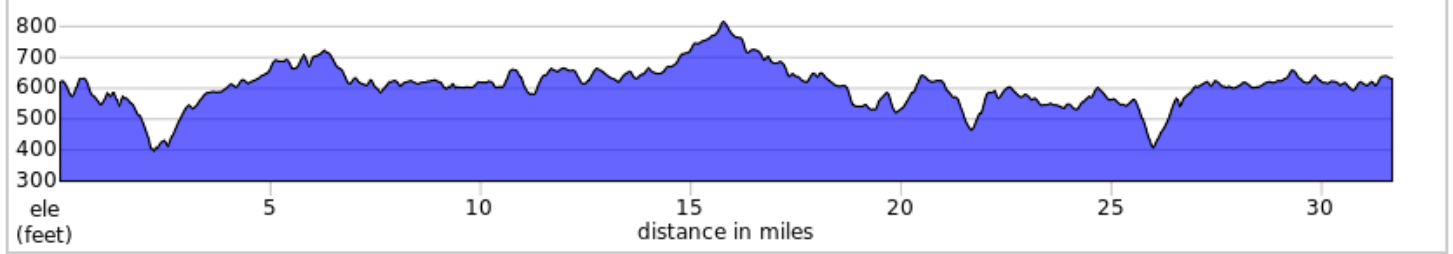

32-DykeCelt

A. Maybelle's Market

32-DykeCelt

Dist	Next	Note
0.0	2.2	R onto Frays Mill Rd, SR 641
2.3	1.5	L onto Advance Mills Rd, SR 743
3.8	1.7	R onto Frays Mountain Rd, SR 664
5.5	0.5	L onto Buffalo River Rd, SR 604
5.9	0.3	Continue onto Simmons Gap Rd, SR 663
6.3	0.1	R into church parking lot
6.4	0.3	R onto Buck Mountain Rd, SR 665
6.7	5.5	R onto Markwood Rd, SR 664
12.2	1.5	Continue onto Dyke Rd, SR 810
13.8	1.7	L onto Bacon Hollow Rd, SR 627 STORE on the left
15.5	1.9	R onto Evergreen Church Rd, SR 615
17.4	0.6	L onto Dyke Rd, SR 810
18.0	1.0	R onto Amicus Rd, SR 633
19.0	1.6	Continue onto Bingham Mountain Rd, SR 603
20.6	1.7	L onto Chapman Rd, SR 648
22.4	2.0	R onto Celt Road
24.4	2.4	L onto Durrett Ridge Rd, SR 605
26.8	2.6	L onto Advance Mills Rd, SR 743
29.3	0.7	Continue onto Cedar Grove Rd, SR 607
30.0	1.6	R onto Spring Hill Rd, SR 606
31.7	0.0	R into church parking lot
31.7	0.0	End of route

31.7 miles. +1983/-1974 feet