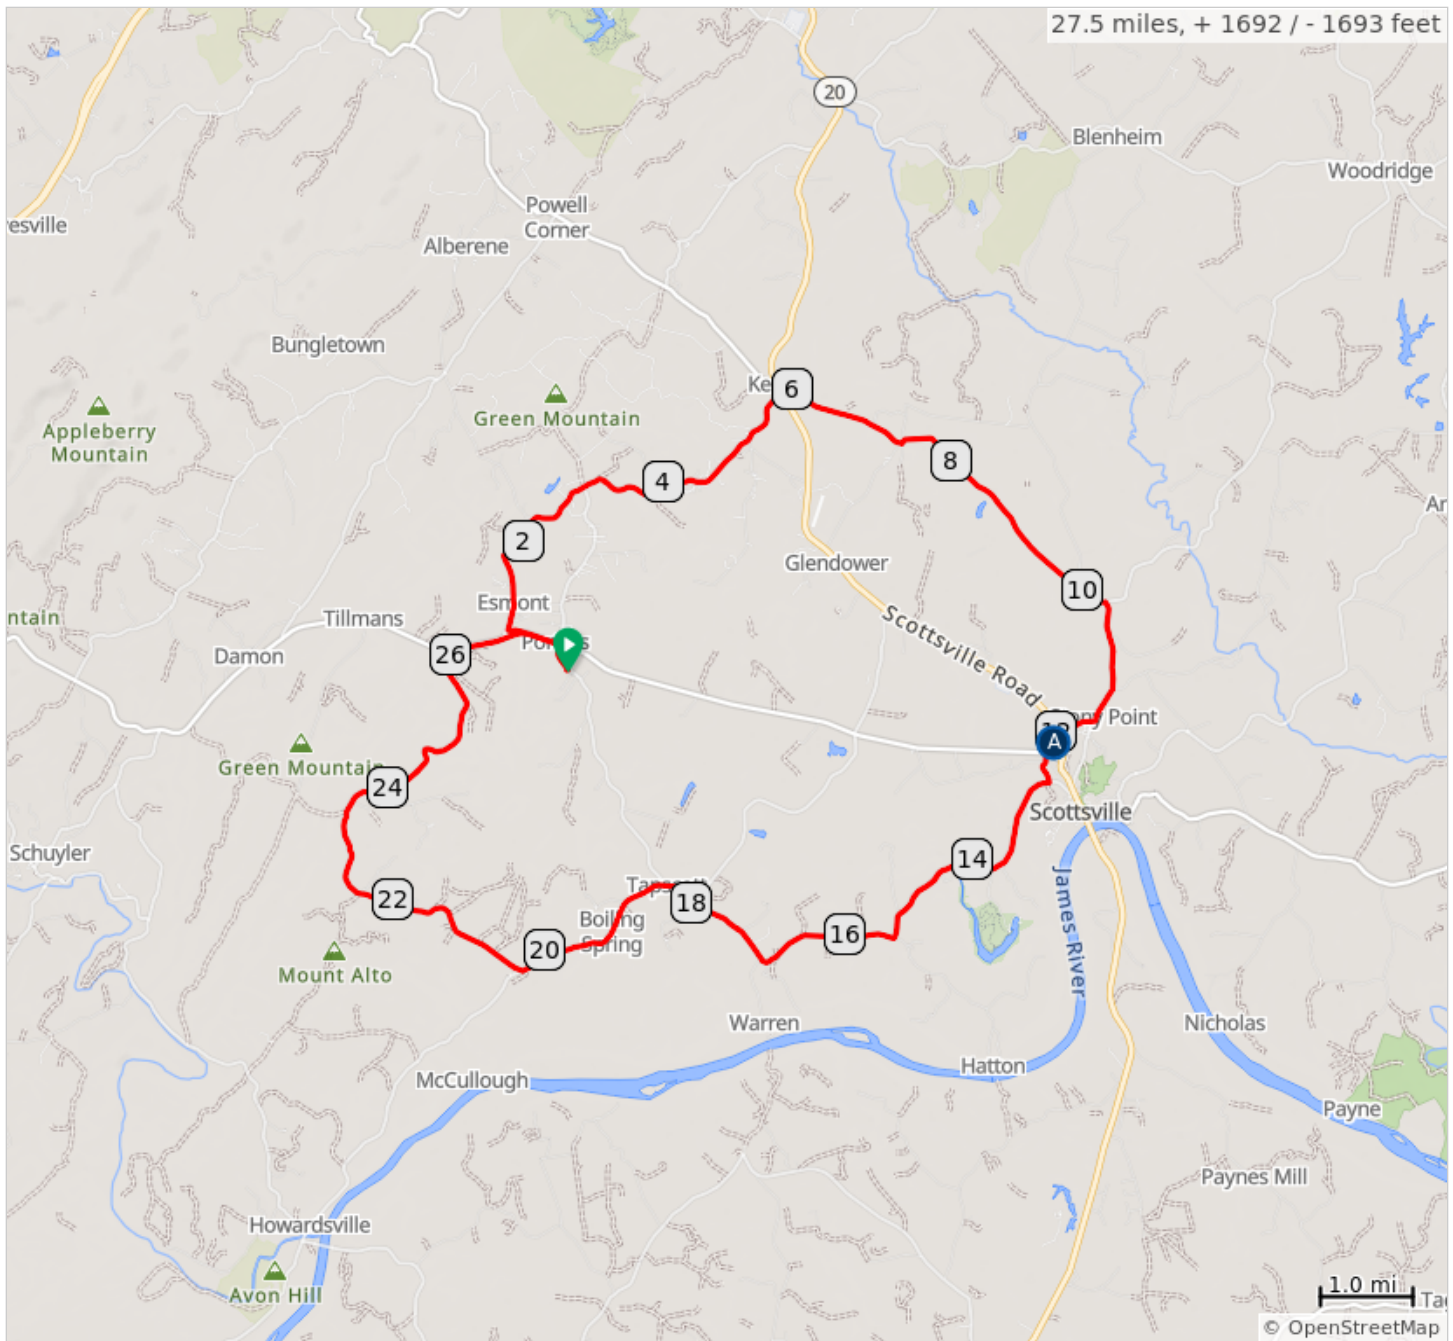

# 28-KeeneScottsville

## A. The Market at Scottsville

28-KeeneScottsville

Dist	Next	Note
0.0	0.0	Start of route
0.0	0.3	L onto Porters Rd, SR 627
0.3	0.4	L onto VA-6 W
0.7	0.2	Slight R onto Paces Store Rd, SR 753
0.9	4.9	R onto Esmont Rd, SR 715
5.8	1.5	Cross VA-20; CAUTION; Continue onto Coles Rolling Rd, SR 712
7.3	0.1	L onto Glendower Rd, SR 713
7.3	2.9	Slight R onto Coles Rolling Rd, SR 712
10.2	1.3	R onto Blenheim Rd, SR 795
11.6	0.5	R onto James River Rd, SR 726
12.1	0.5	STORE on the L
12.6	2.9	R to stay on James River Rd, SR 726
15.5	4.8	R to stay on James River Rd, SR 726
20.3	5.8	R onto Chestnut Grove Rd, SR 723
26.1	1.1	R onto VA-6 E
27.2	0.3	R onto Porters Rd, SR 627
27.5	0.0	R onto Simpson Park Dr
27.5	0.0	End of route

27.5 miles. +1580/-1580 feet