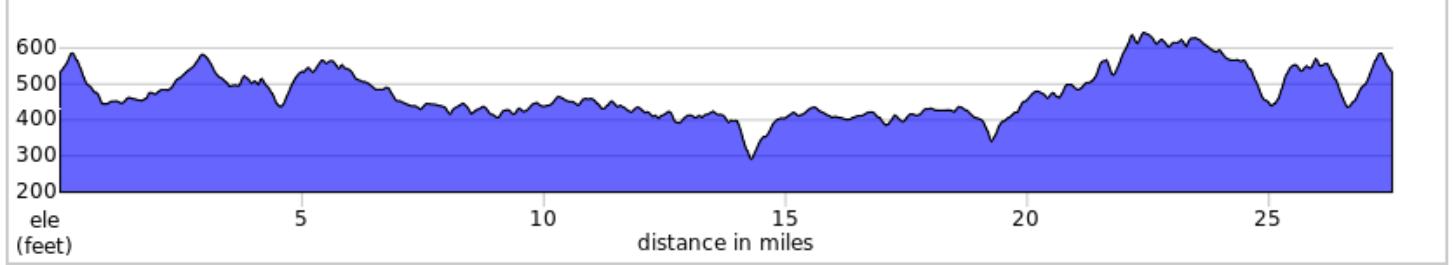

## A. The Market at Scottsville

28-KeeneScottsville

Dist	Next	Note
0.0	0.0	Start of route
0.0	0.3	L onto Porters Rd, SR 627
0.3	0.4	L onto VA-6 W
0.7	0.2	Slight R onto Paces Store Rd, SR 753
0.9	4.9	R onto Esmont Rd, SR 715
5.8	1.5	Cross VA-20; CAUTION; Continue onto Coles Rolling Rd, SR 712
7.3	0.1	L onto Glendower Rd, SR 713
7.3	2.9	Slight R onto Coles Rolling Rd, SR 712
10.2	1.3	R onto Blenheim Rd, SR 795
11.6	0.5	R onto James River Rd, SR 726
12.1	0.5	STORE on the L
12.6	2.9	R to stay on James River Rd, SR 726
15.5	4.8	R to stay on James River Rd, SR 726
20.3	5.8	R onto Chestnut Grove Rd, SR 723
26.1	1.1	R onto VA-6 E
27.2	0.3	R onto Porters Rd, SR 627
27.5	0.0	R onto Simpson Park Dr
27.5	0.0	End of route

27.5 miles. +1580/-1580 feet