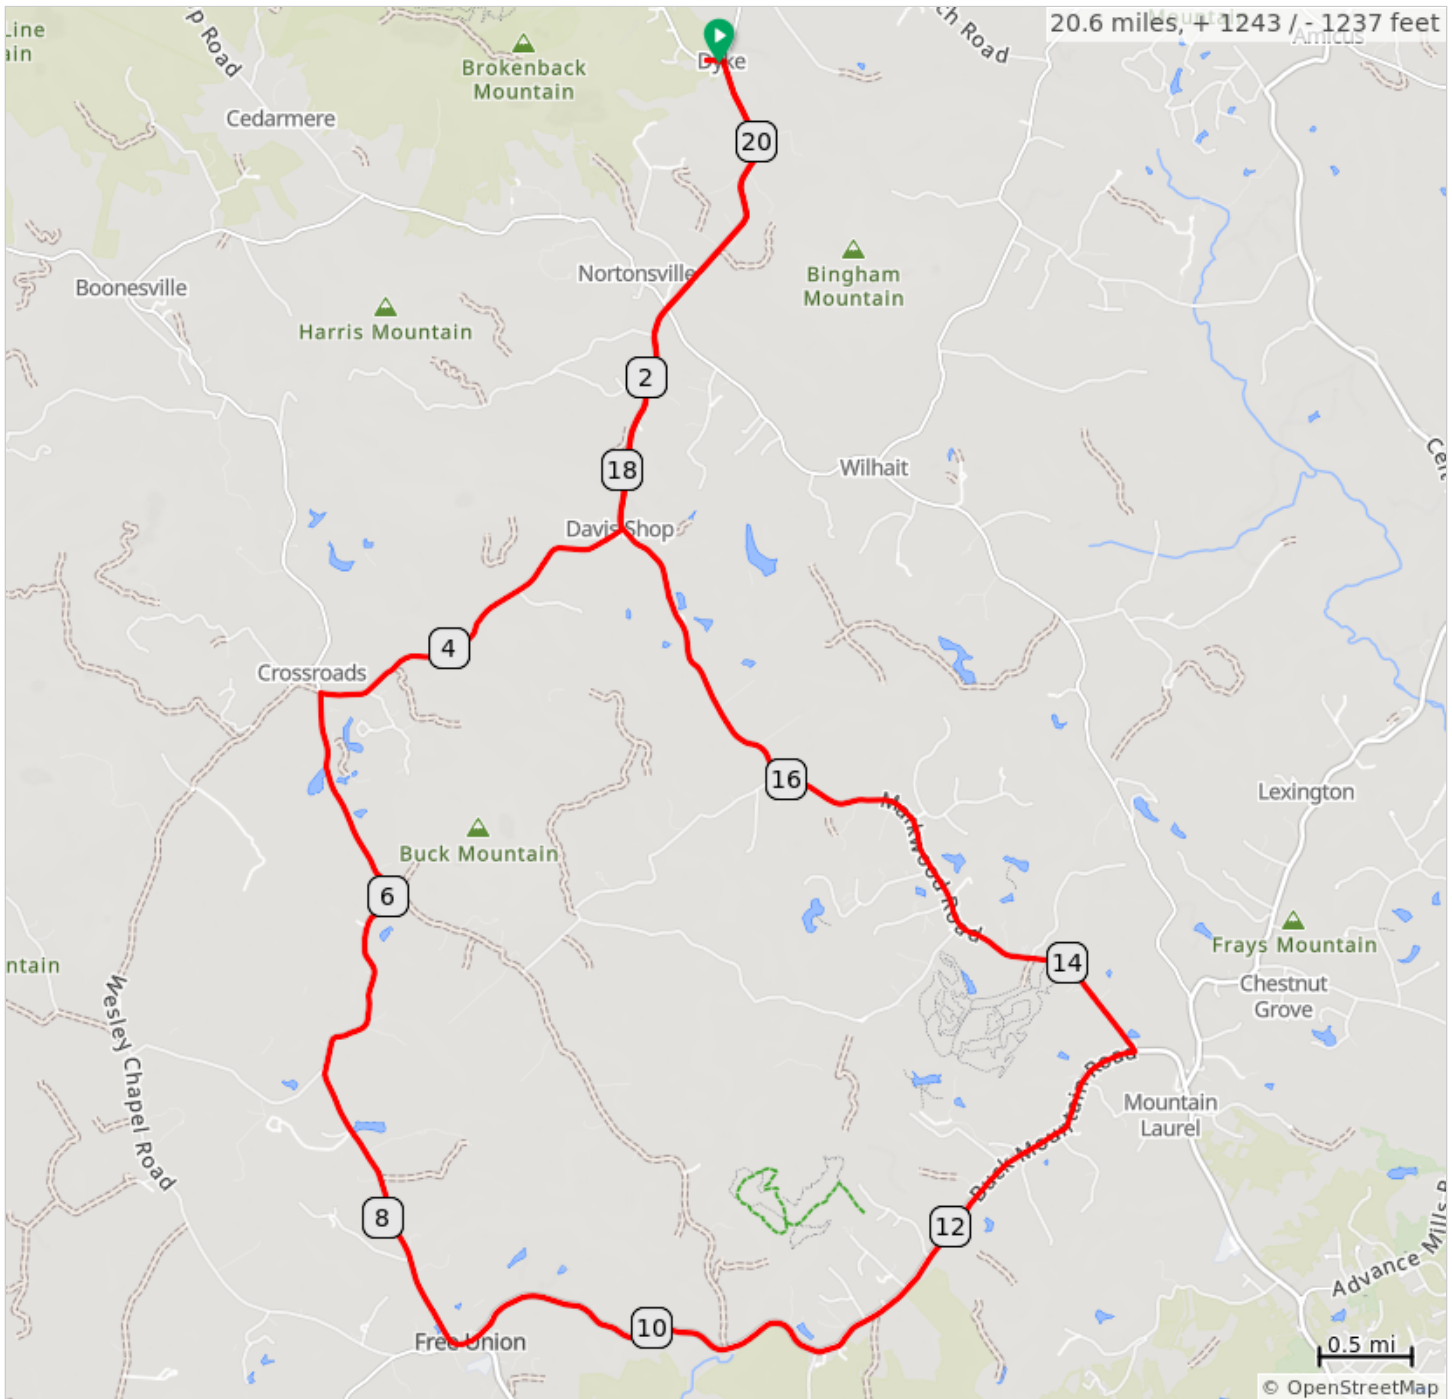

# 21-MBFreeUnion

## 21-MBFreeUnion

Dist	Next	Note
0.0	0.0	Start of route
0.0	1.5	R onto Dyke Rd, SR 810
1.6	1.2	Continue onto Markwood Rd, SR 664
2.8	2.0	R onto Davis Shop Rd, SR 671
4.8	4.1	L onto Free Union Rd, SR 601
8.9	4.6	Keep L onto Buck Mountain Rd, SR 665
13.4	5.5	L onto Markwood Rd, SR 664
18.9	1.5	Continue onto Dyke Rd, SR 810
20.5	0.1	L onto Bacon Hollow Rd, SR 627
20.6	0.0	End of route

20.6 miles. +1175/-1172 feet

Charlottesville Bicycle Club