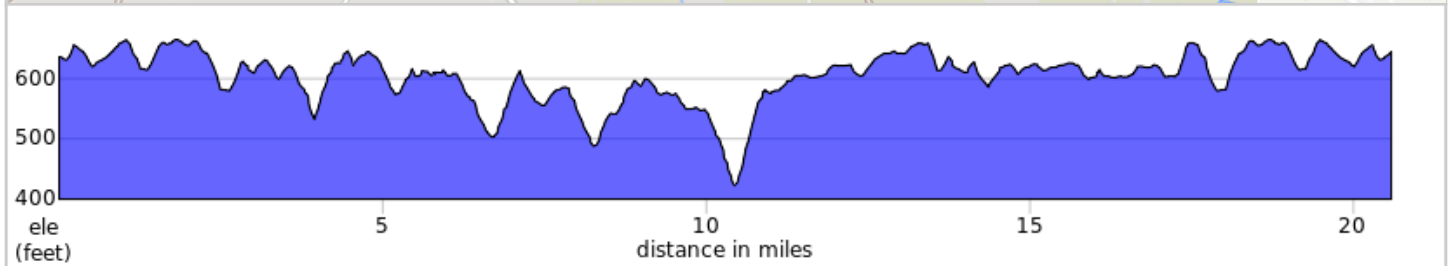

## 21-MBFreeUnion

Dist	Next	Note
0.0	0.0	Start of route
0.0	1.5	R onto Dyke Rd, SR 810
1.6	1.2	Continue onto Markwood Rd, SR 664
2.8	2.0	R onto Davis Shop Rd, SR 671
4.8	4.1	L onto Free Union Rd, SR 601
8.9	4.6	Keep L onto Buck Mountain Rd, SR 665
13.4	5.5	L onto Markwood Rd, SR 664
18.9	1.5	Continue onto Dyke Rd, SR 810
20.5	0.1	L onto Bacon Hollow Rd, SR 627
20.6	0.0	End of route

20.6 miles. +1175/-1172 feet

Charlottesville Bicycle Club