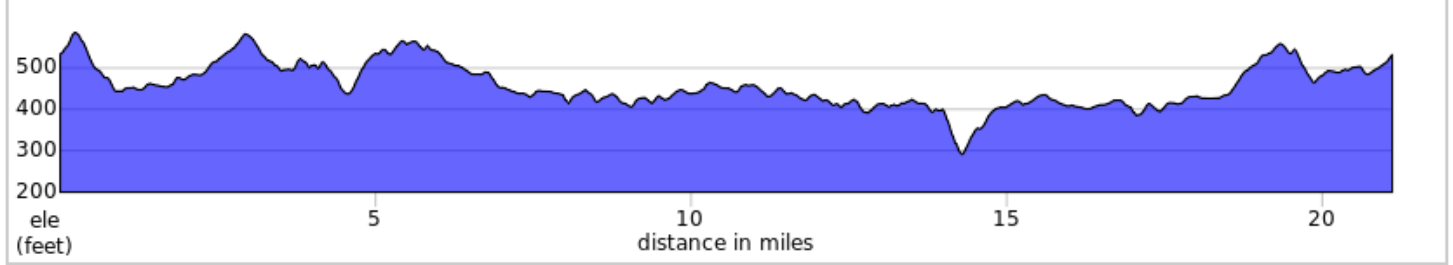

21-KeeneScottsville

A. The Market at Scottsville

21-KeeneScottsville

Dist	Next	Note
0.0	0.0	Start of route
0.0	0.3	L onto Porters Rd, SR 627
0.3	0.4	L onto VA-6 W
0.7	0.2	Slight R onto Paces Store Rd, SR 753
0.9	4.9	R onto Esmont Rd, SR 715
5.8	1.5	Cross VA-20; CAUTION; Continue onto Coles Rolling Rd, SR 712
7.3	0.1	L onto Glendower Rd, SR 713
7.3	2.9	Slight R onto Coles Rolling Rd, SR 712
10.2	1.3	R onto Blenheim Rd, SR 795
11.6	0.5	R onto James River Rd, SR 726
12.1	0.5	STORE on the L
12.6	2.9	R to stay on James River Rd, SR 726
15.5	2.9	R to stay on James River Rd, SR 726
18.4	2.7	R onto Porters Rd, SR 627
21.1	0.0	L onto Simpson Park Dr
21.1	0.0	End of route

21.1 miles. +1066/-1073 feet

Charlottesville Bicycle Club