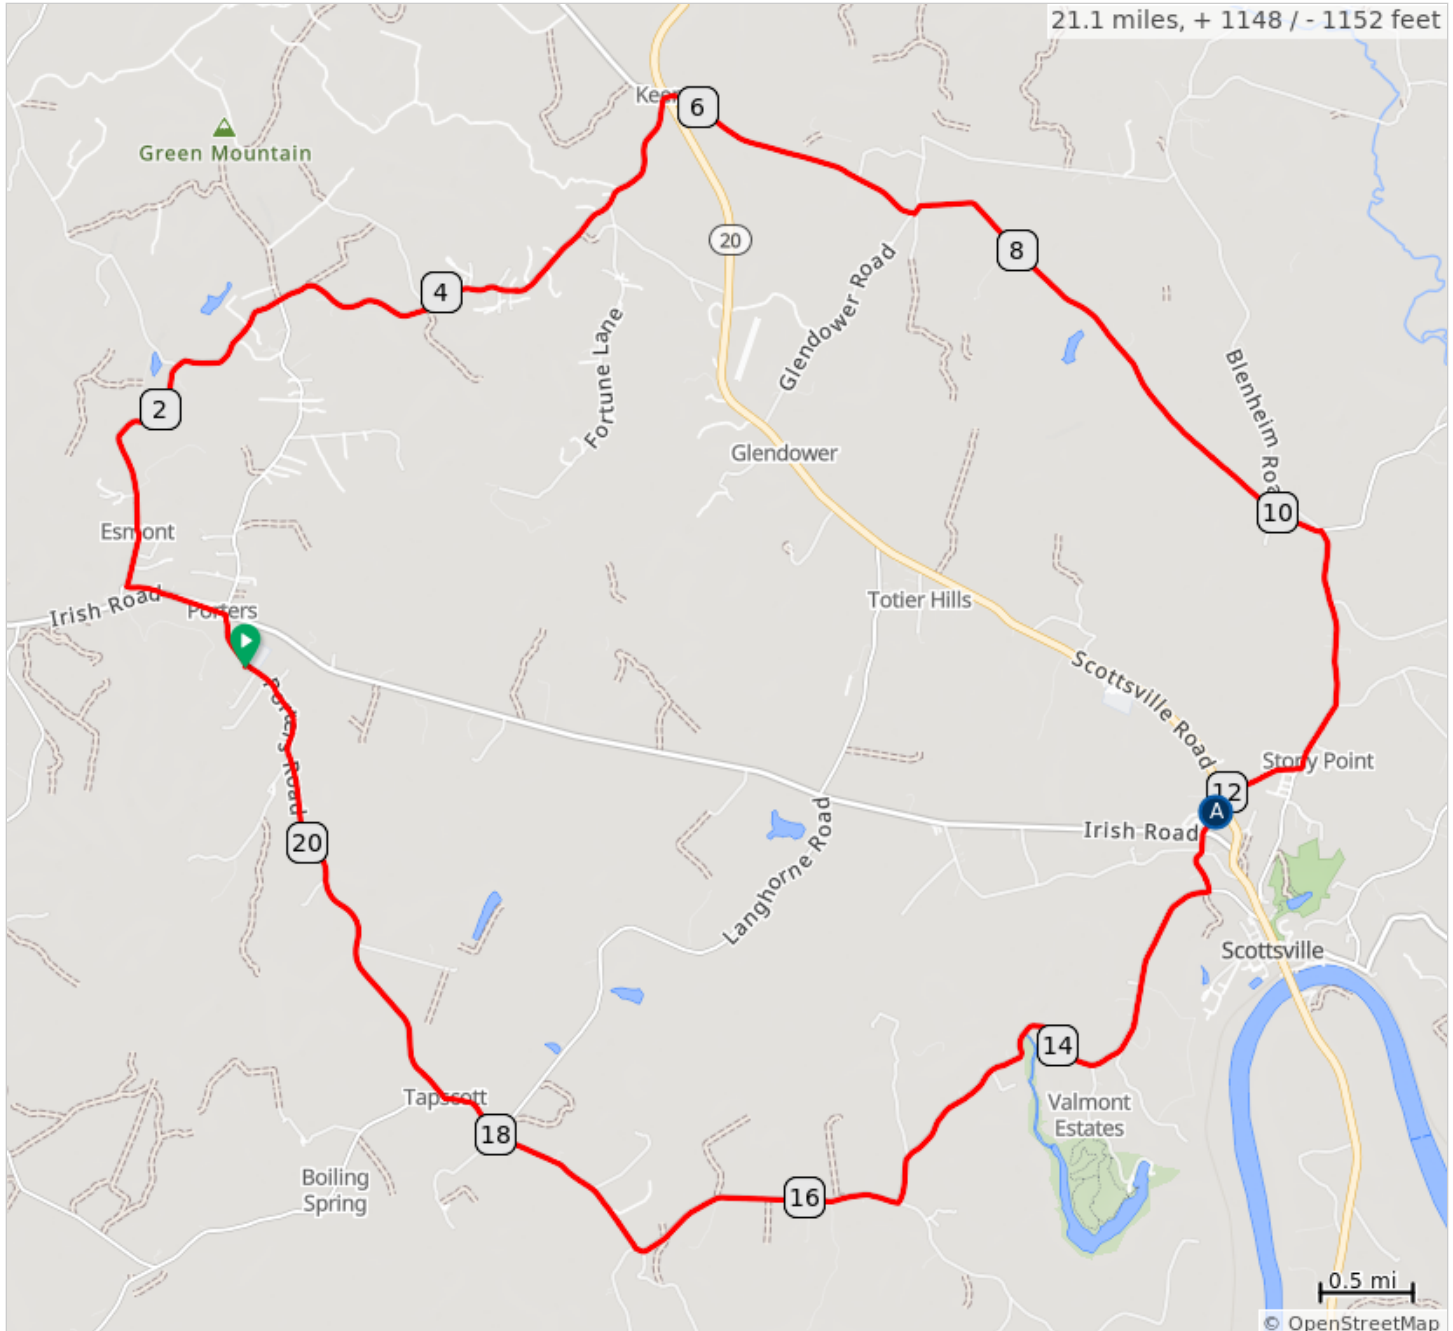

21-KeeneScottsville

A. The Market at Scottsville

21-KeeneScottsville

Dist	Next	Note
0.0	0.0	Start of route
0.0	0.3	L onto Porters Rd, SR 627
0.3	0.4	L onto VA-6 W
0.7	0.2	Slight R onto Paces Store Rd, SR 753
0.9	4.9	R onto Esmont Rd, SR 715
5.8	1.5	Cross VA-20; CAUTION; Continue onto Coles Rolling Rd, SR 712
7.3	0.1	L onto Glendower Rd, SR 713
7.3	2.9	Slight R onto Coles Rolling Rd, SR 712
10.2	1.3	R onto Blenheim Rd, SR 795
11.6	0.5	R onto James River Rd, SR 726
12.1	0.5	STORE on the L
12.6	2.9	R to stay on James River Rd, SR 726
15.5	2.9	R to stay on James River Rd, SR 726
18.4	2.7	R onto Porters Rd, SR 627
21.1	0.0	L onto Simpson Park Dr
21.1	0.0	End of route

21.1 miles. +1066/-1073 feet

Charlottesville Bicycle Club