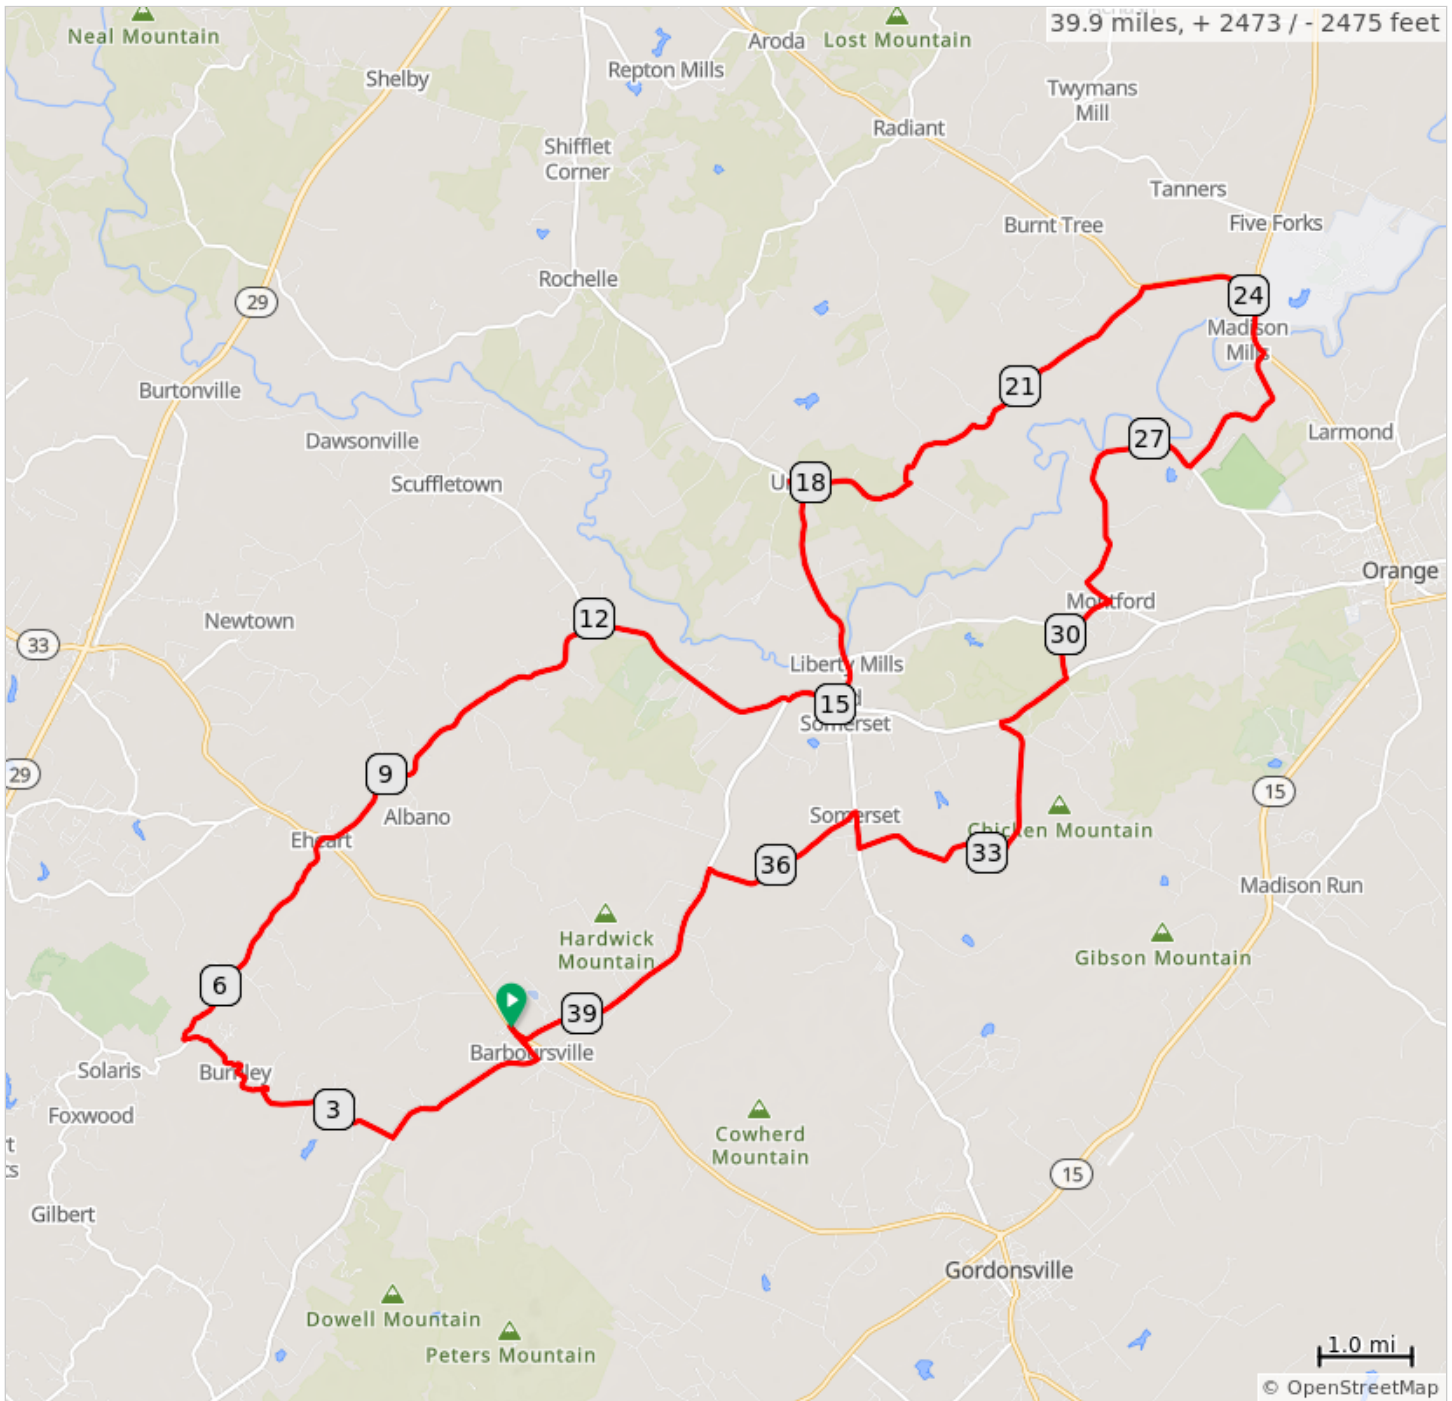

40-BarboursvilleLittleSkyline

40-BarboursvilleLittleSkyline

Dist	Next	Note
0.0	0.0	Start of route
0.0	0.1	L onto US-33 E
0.1	0.4	R onto Governor Barbour Rd, SR 678
0.5	1.8	R onto Constitution Highway, VA 20
2.3	2.8	R onto Burnley Station Rd, SR 641
5.2	2.8	Keep R onto Burnley Rd, SR 644
8.0	4.0	Cross 33 to continue onto Ridge Rd, SR 644; CAUTION
12.0	2.4	R onto Scuffletown Rd, SR 609
14.4	0.7	L onto Constitution Highway, VA 20
15.1	2.7	At the traffic circle, take the 3rd exit onto Blue Ridge Tnpk, VA-231
17.7	1.4	Sharp R onto Tatums School Rd, SR 620
19.1	3.6	Sharp L to continue onto Tatums School Rd, SR 620
22.7	1.3	R onto Orange Road, VA 230
24.0	0.6	R onto James Madison Highway, US 15
24.7	1.8	R onto Little Skyline Dr, SR 674
26.5	2.6	R onto Spicers Mill Rd, SR 633
29.1	0.3	L onto Montford Rd, SR 616
29.4	0.5	Sharp R onto Montpelier Rd, SR 641
29.9	0.6	Keep L onto Montpelier Rd, SR 641
30.5	0.8	R onto Constitution Highway, VA 20
31.3	0.3	L onto Jacksontown Rd, SR 655

31.3 miles. +1905/-1959 feet

Dist	Next	Note
31.6	3.0	Keep R onto Jacksontown Rd, SR 655
34.6	0.4	R onto Blue Ridge Tnpk, VA 231
35.0	1.8	L onto Weyburn Rd, SR 655
36.8	2.9	L onto Constitution Highway, VA 20
39.7	0.2	R onto Spotswood Trail, US 33
39.9	0.0	R into parking lot
39.9	0.0	End of route

8.6 miles. +407/-380 feet