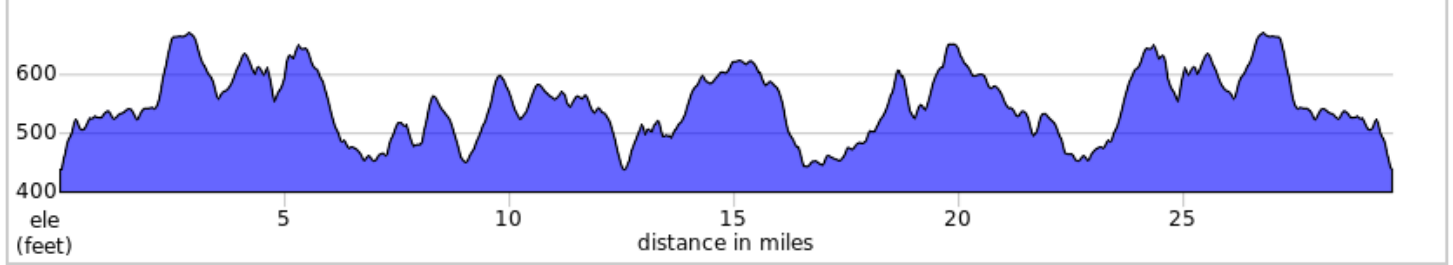

30-KeeneEsmont

A. Green Mountain Country Store

30-KeeneEsmont

Dist	Next	Note
0.0	0.0	Start of route
0.0	2.5	R onto Red Hill Rd, SR 708
2.5	3.1	L onto Old Lynchburg Rd, SR 631
5.6	5.7	L onto Plank Rd, SR 712
11.3	0.0	STORE to the L across VA 20
11.3	2.8	R onto Esmont Rd, SR 715
14.1	1.9	L onto Porters Rd, SR 627
16.0	0.4	R onto Irish Rd, VA 6
16.3	0.2	Bear R onto Paces Store Rd, SR 753
16.5	1.4	Sharp R onto Esmont Rd, SR 715
17.9	1.9	L onto Alberene Rd, SR 719
19.9	0.0	Slight R onto Secretarys Sand Rd, SR 717
19.9	2.2	L onto Alberene Rd, SR 719
22.1	1.9	L onto Plank Rd, SR 712
24.0	3.1	R onto Old Lynchburg Rd, SR 631
27.2	2.5	R onto Red Hill Rd, SR 708
29.6	0.0	L into parking lot
29.6	0.0	End of route

29.6 miles. +1852/-1852 feet