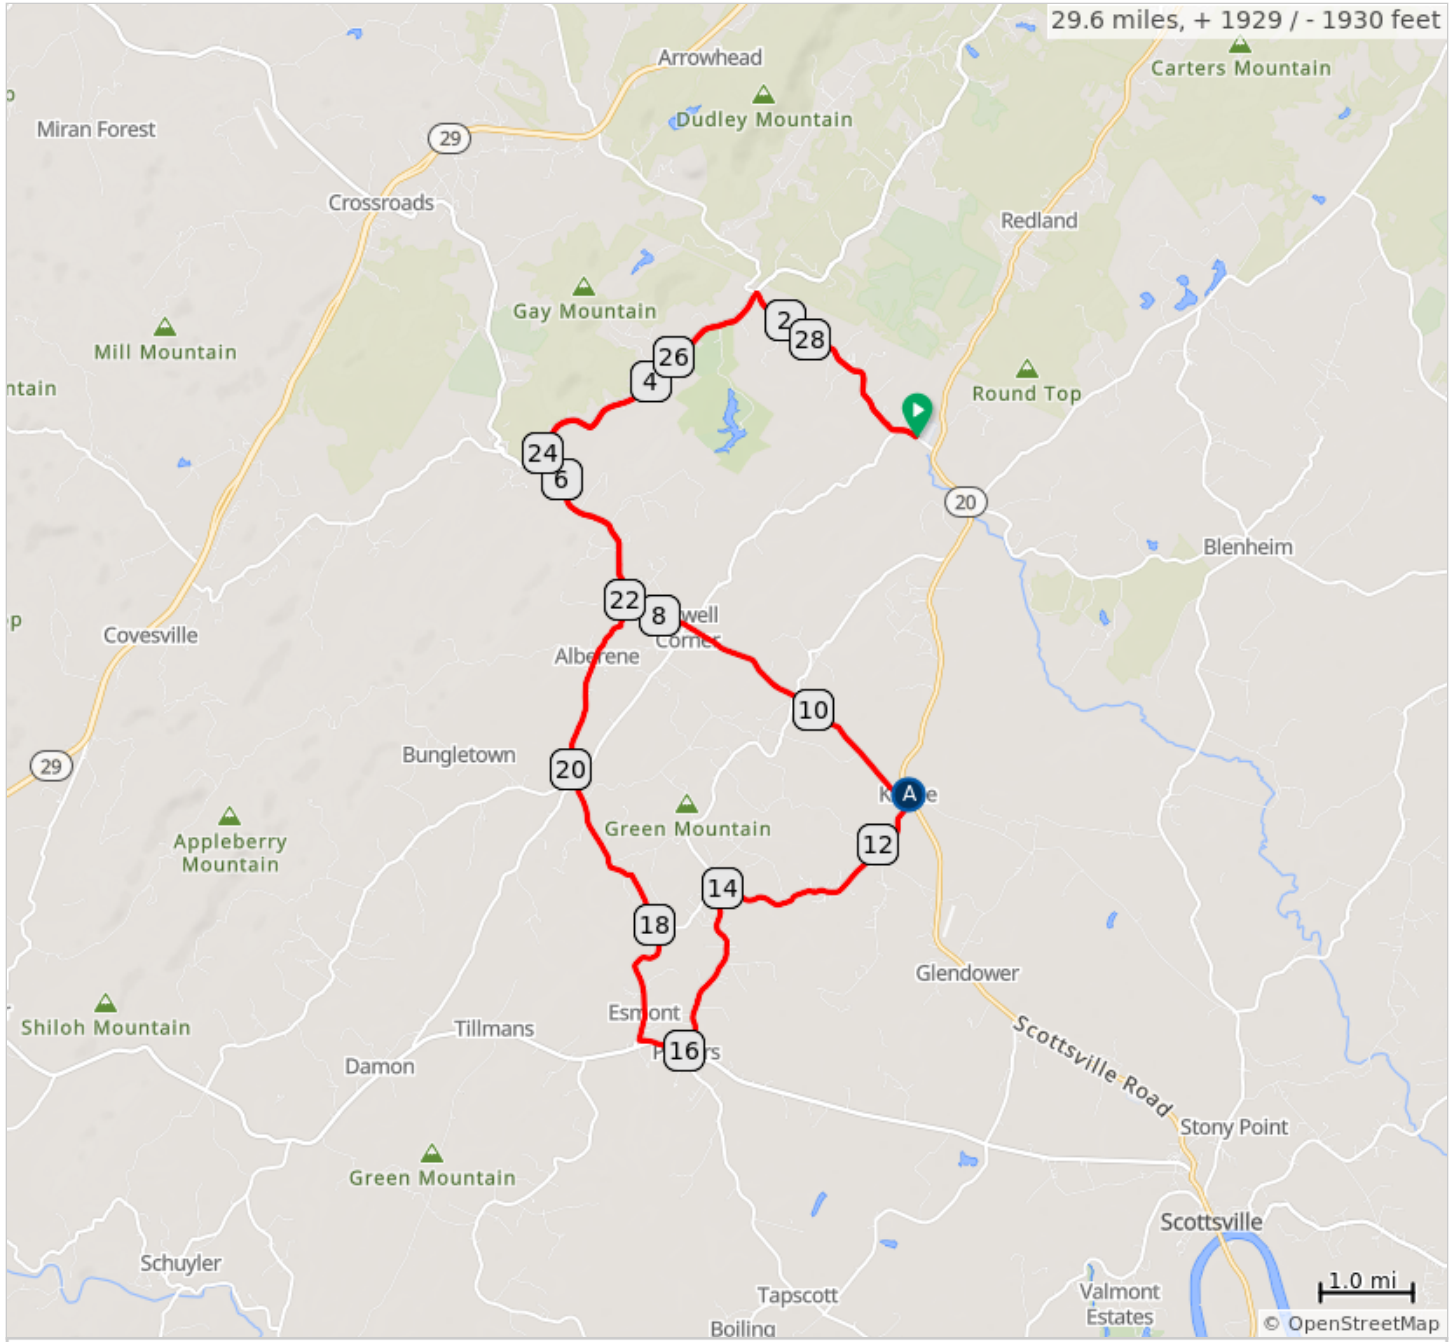

30-KeeneEsmont

A. Green Mountain Country Store

30-KeeneEsmont

Dist	Next	Note
0.0	0.0	Start of route
0.0	2.5	R onto Red Hill Rd, SR 708
2.5	3.1	L onto Old Lynchburg Rd, SR 631
5.6	5.7	L onto Plank Rd, SR 712
11.3	0.0	STORE to the L across VA 20
11.3	2.8	R onto Esmont Rd, SR 715
14.1	1.9	L onto Porters Rd, SR 627
16.0	0.4	R onto Irish Rd, VA 6
16.3	0.2	Bear R onto Paces Store Rd, SR 753
16.5	1.4	Sharp R onto Esmont Rd, SR 715
17.9	1.9	L onto Alberene Rd, SR 719
19.9	0.0	Slight R onto Secretarys Sand Rd, SR 717
19.9	2.2	L onto Alberene Rd, SR 719
22.1	1.9	L onto Plank Rd, SR 712
24.0	3.1	R onto Old Lynchburg Rd, SR 631
27.2	2.5	R onto Red Hill Rd, SR 708
29.6	0.0	L into parking lot
29.6	0.0	End of route

29.6 miles. +1852/-1852 feet