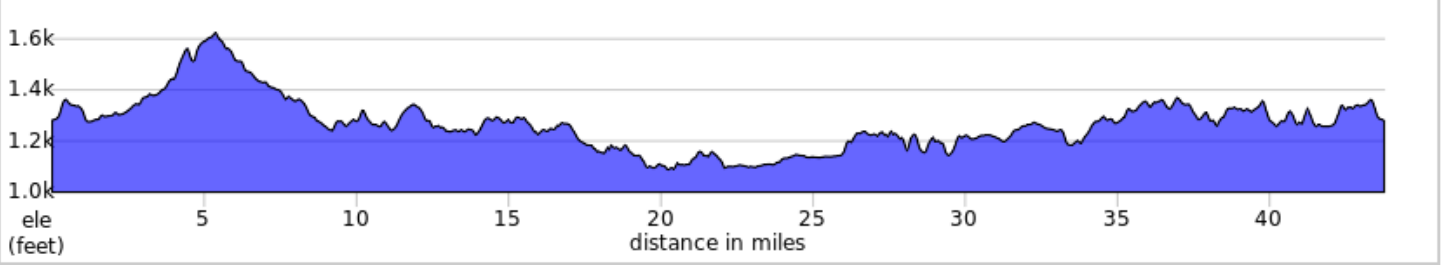

# 44-CalfMtn

- A. Grand Caverns
- B. New Hope Grocery

44-CalfMtn

Dist	Next	Note
0.0	0.0	Start of route
0.0	0.0	R onto Arch Ave
0.0	0.0	L onto West Broad St, US 250
0.1	0.5	R onto Mill St/Port Republic Rd, SR 865
0.6	0.0	L onto Dogwood St
0.6	0.2	R onto Sherwood Ave, SR 865
0.8	0.7	R onto Bridge Ave
1.5	0.1	R onto North Delphine Ave, US 340
1.6	0.5	L onto B St
2.1	0.1	L onto Jackson Ave
2.2	0.3	R onto A St
2.5	4.7	L onto Calf Mountain Rd, SR 622
7.2	2.1	Continue onto Dooms Crossing Rd, SR 611
9.4	11.5	R onto Rockfish Rd, SR 865
20.9	1.2	R onto Weyers Cave Rd, SR 256
22.1	0.5	Continue on SR 256, 3rd St
22.6	0.2	R onto Dogwood Ave, SR 825
22.7	0.1	Continue on South River Rd, SR 825
22.9	0.1	R onto Grand Caverns Rd, Rest stop
23.0	0.1	U turn onto Grand Caverns Dr; PORTALET to the R
23.0	2.9	R onto S River Rd, SR 825
25.9	3.9	R onto Patterson Mill Rd, SR 778
29.8	2.5	L onto Battlefield Rd, SR 608
32.3	0.2	STORE on the L

32.3 miles. +1486/-1497 feet

Dist	Next	Note
32.4	1.3	Continue onto Long Meadow Rd, SR 608
33.7	3.0	Sharp L onto Madrid Rd, SR 785
36.7	0.4	R onto Hildebrand Church Rd, SR 619
37.1	0.8	L onto Brower Rd, SR 782
37.8	0.8	L onto Oak Grove Church Rd, SR 796
38.6	0.4	Sharp R onto Cattle Scales Rd, SR 828
39.0	0.9	L onto George Home Rd
40.0	3.2	R onto Rockfish Rd, SR 865
43.1	0.0	L onto Dogwood St
43.2	0.5	R onto Port Republic Rd, SR 865
43.7	0.0	L onto W Broad St, US 250, US 340 TRK
43.7	0.0	R onto Arch Ave
43.8	0.0	L into parking lot
43.8	0.0	End of route

11.5 miles. +689/-672 feet