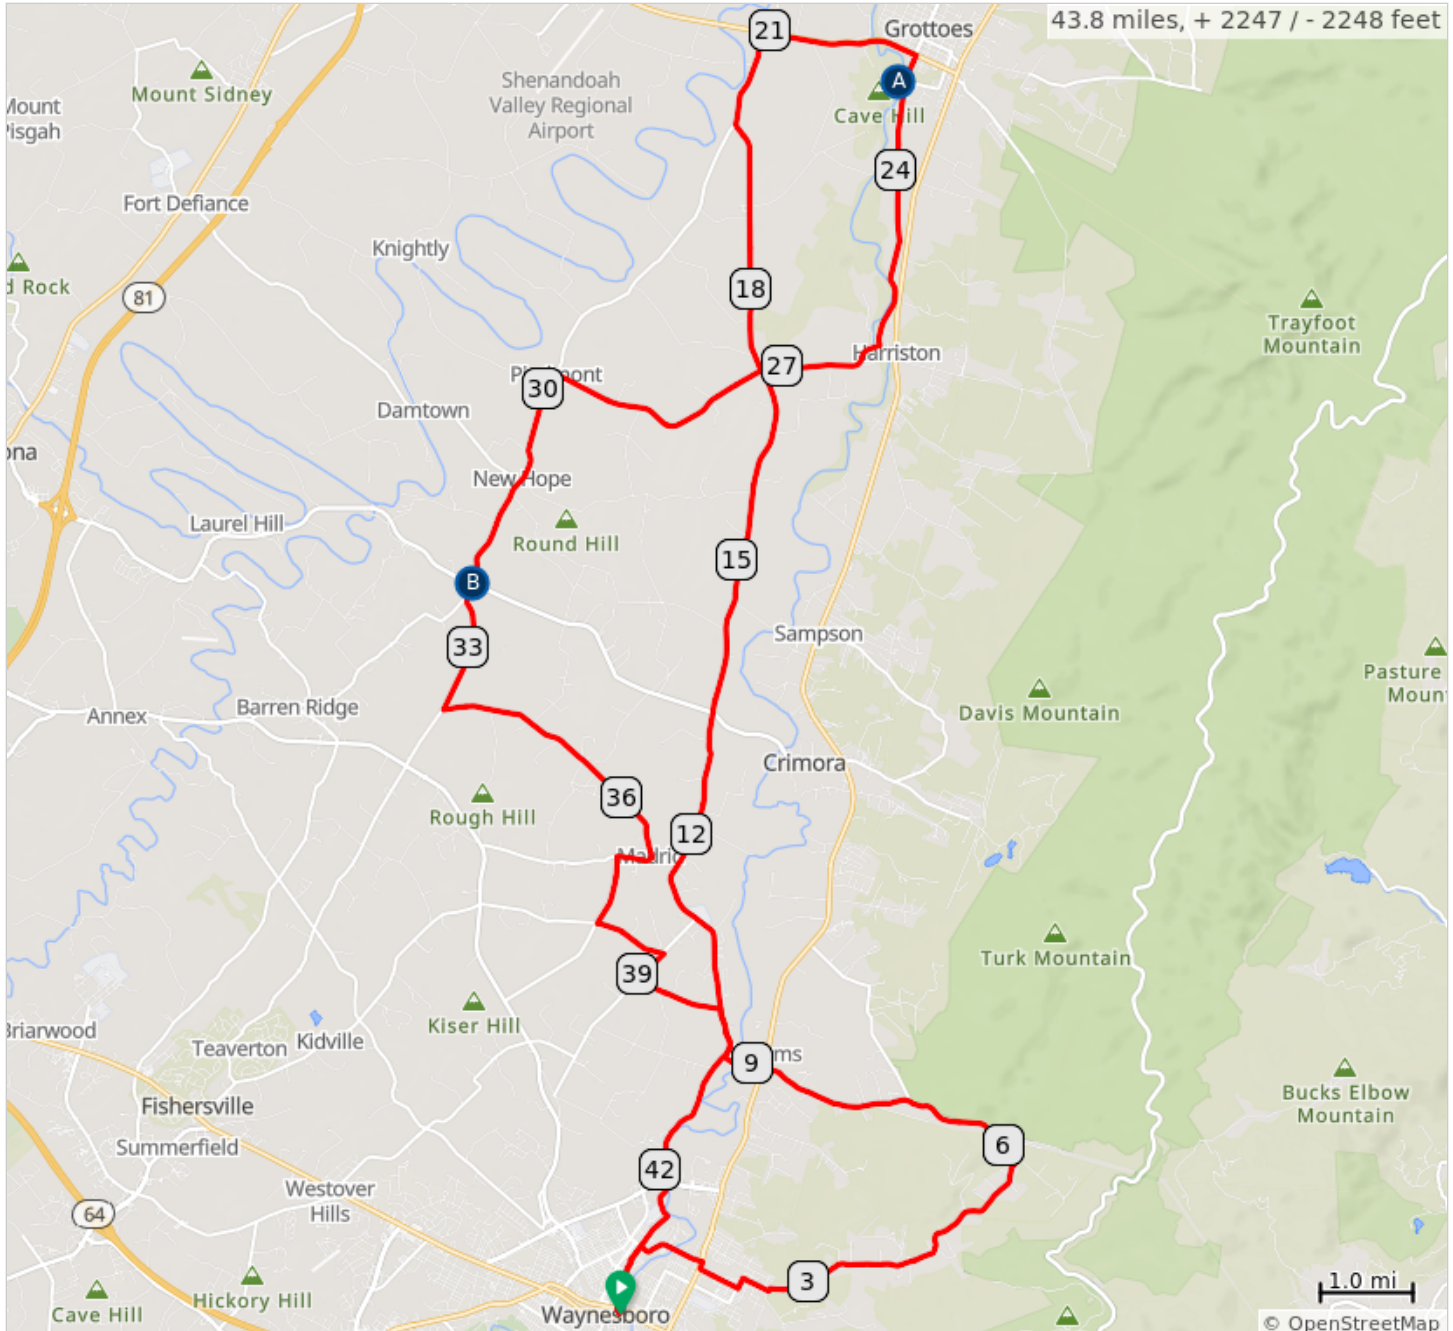

# 44-CalfMtn

- A. Grand Caverns
- B. New Hope Grocery

44-CalfMtn

Dist	Next	Note
0.0	0.0	Start of route
0.0	0.0	R onto Arch Ave
0.0	0.0	L onto West Broad St, US 250
0.1	0.5	R onto Mill St/Port Republic Rd, SR 865
0.6	0.0	L onto Dogwood St
0.6	0.2	R onto Sherwood Ave, SR 865
0.8	0.7	R onto Bridge Ave
1.5	0.1	R onto North Delphine Ave, US 340
1.6	0.5	L onto B St
2.1	0.1	L onto Jackson Ave
2.2	0.3	R onto A St
2.5	4.7	L onto Calf Mountain Rd, SR 622
7.2	2.1	Continue onto Dooms Crossing Rd, SR 611
9.4	11.5	R onto Rockfish Rd, SR 865
20.9	1.2	R onto Weyers Cave Rd, SR 256
22.1	0.5	Continue on SR 256, 3rd St
22.6	0.2	R onto Dogwood Ave, SR 825
22.7	0.1	Continue on South River Rd, SR 825
22.9	0.1	R onto Grand Caverns Rd, Rest stop
23.0	0.1	U turn onto Grand Caverns Dr; PORTALET to the R
23.0	2.9	R onto S River Rd, SR 825
25.9	3.9	R onto Patterson Mill Rd, SR 778
29.8	2.5	L onto Battlefield Rd, SR 608
32.3	0.2	STORE on the L

32.3 miles. +1486/-1497 feet

Dist	Next	Note
32.4	1.3	Continue onto Long Meadow Rd, SR 608
33.7	3.0	Sharp L onto Madrid Rd, SR 785
36.7	0.4	R onto Hildebrand Church Rd, SR 619
37.1	0.8	L onto Brower Rd, SR 782
37.8	0.8	L onto Oak Grove Church Rd, SR 796
38.6	0.4	Sharp R onto Cattle Scales Rd, SR 828
39.0	0.9	L onto George Home Rd
40.0	3.2	R onto Rockfish Rd, SR 865
43.1	0.0	L onto Dogwood St
43.2	0.5	R onto Port Republic Rd, SR 865
43.7	0.0	L onto W Broad St, US 250, US 340 TRK
43.7	0.0	R onto Arch Ave
43.8	0.0	L into parking lot
43.8	0.0	End of route

11.5 miles. +689/-672 feet