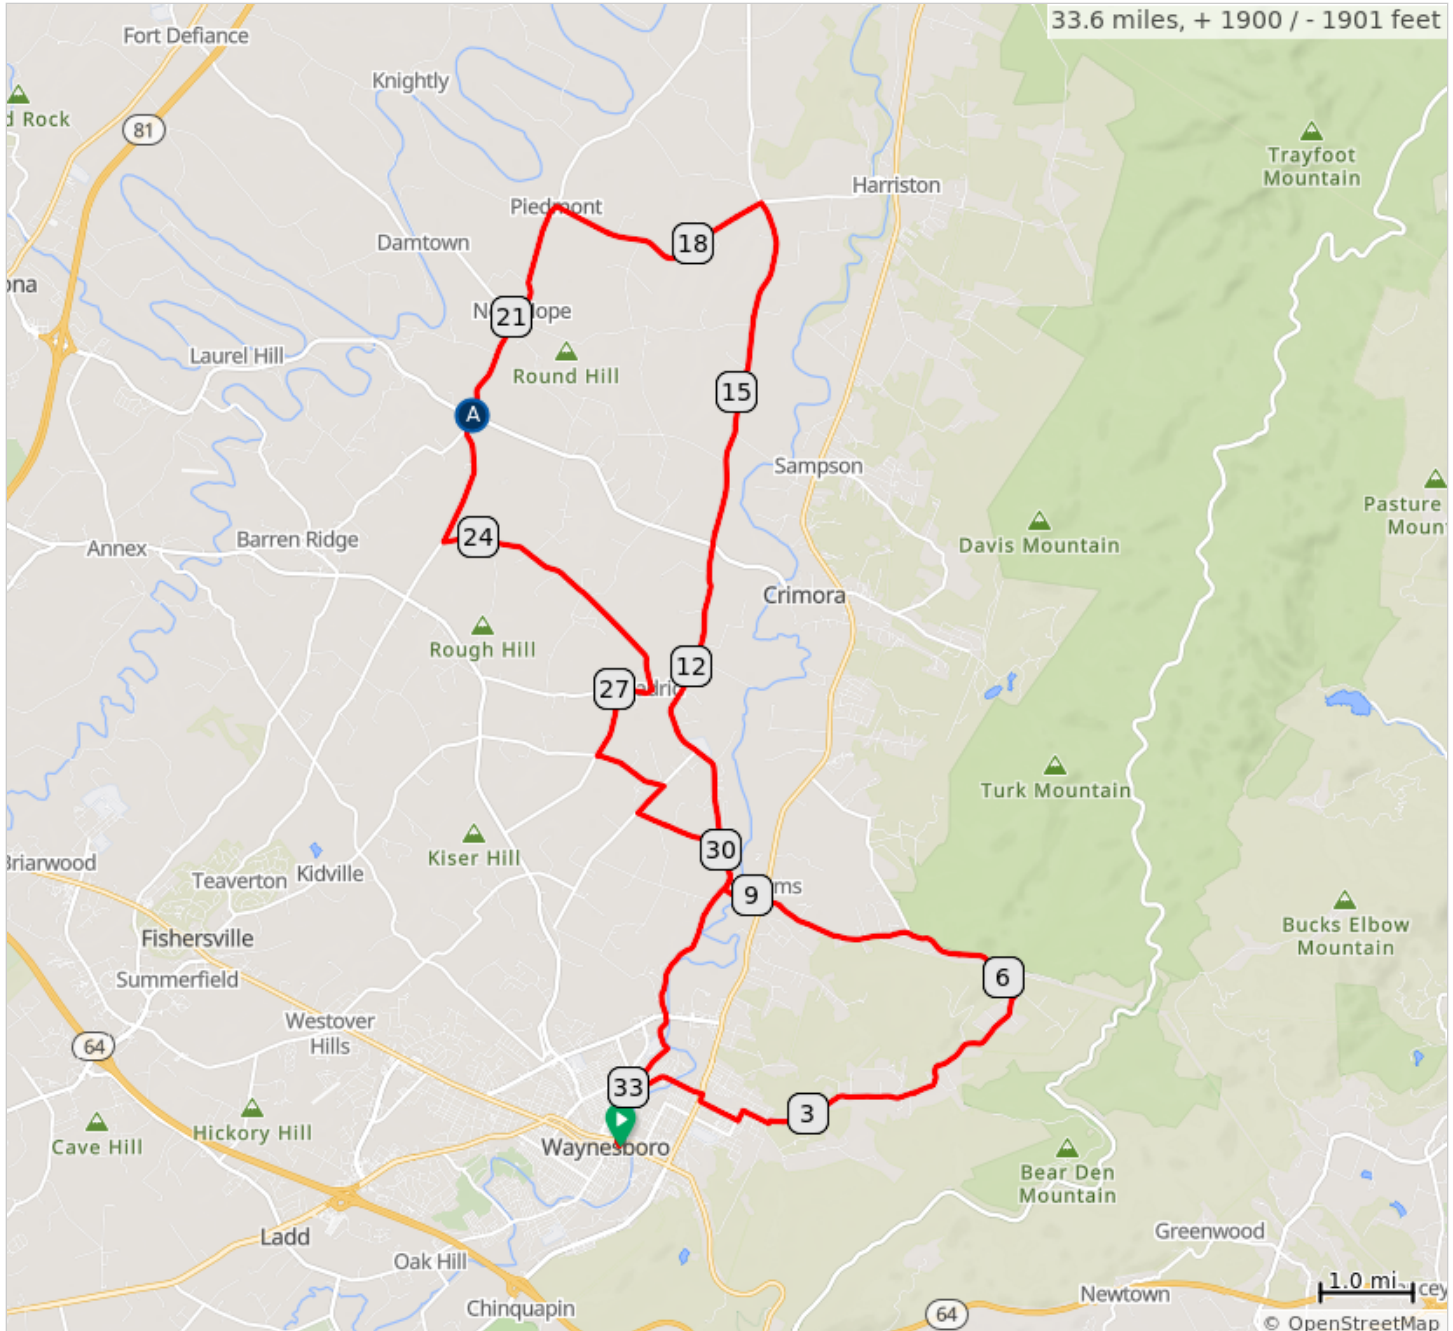

34-CalfMtn

A. New Hope Grocery

34-CalfMtn

Dist	Next	Note
0.0	0.0	Start of route
0.0	0.0	R onto Arch Avenue
0.0	0.0	L onto West Broad St, US 250
0.1	0.5	R onto Mill St/Port Republic Rd, SR 865
0.6	0.0	L onto Dogwood St
0.6	0.2	R onto Sherwood Ave, SR 865
0.8	0.7	R onto Bridge Ave
1.5	0.1	R onto North Delphine Ave, US 340
1.6	0.5	L onto B St
2.1	0.1	L onto Jackson Ave
2.2	0.3	R onto A St
2.5	4.7	L onto Calf Mountain Rd, SR 622
7.2	2.1	Continue onto Dooms Crossing Rd, SR 611
9.4	7.8	R onto Rockfish Rd, SR 865
17.1	2.5	L onto Patterson Mill Rd, SR 778
19.7	2.5	L onto Battlefield Rd, SR 608
22.1	0.2	STORE on the L
22.3	1.3	Continue onto Long Meadow Rd, SR 608
23.6	3.0	Sharp L onto Madrid Rd, SR 785
26.6	0.4	R onto Hildebrand Church Rd, SR 619
27.0	0.8	L onto Brower Rd, SR 782
27.7	0.8	L onto Oak Grove Church Rd, SR 796
28.5	0.4	Sharp R onto Cattle Scales Rd, SR 828
28.9	0.9	L onto George Home Rd
29.9	2.0	R onto Rockfish Rd, SR 865

29.9 miles. +1578/-1568 feet

Dist	Next	Note
31.8	1.2	Continue on Sherwood Ave, SR 865
33.0	0.0	L onto Dogwood St
33.0	0.5	R onto Port Republic Rd, SR 865
33.6	0.0	L onto W Broad St, US 250, US 340 TRK
33.6	0.0	R onto Arch Ave
33.6	0.0	L into parking lot
33.6	0.0	End of route

3.8 miles. +127/-104 feet