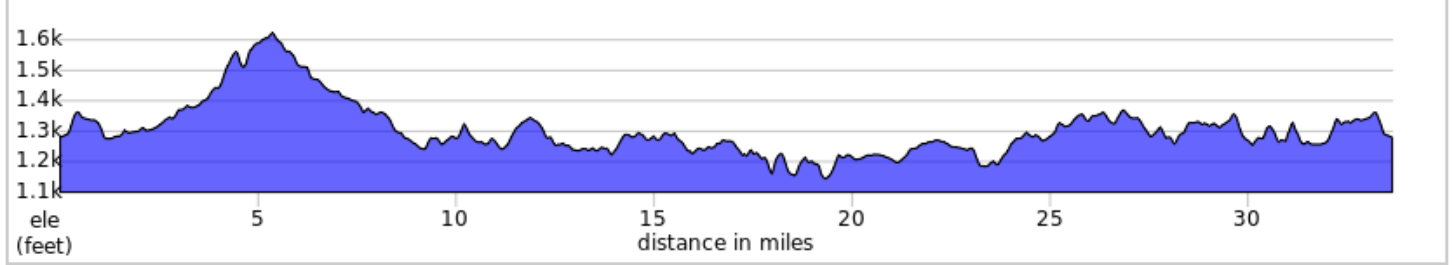

34-CalfMtn

A. New Hope Grocery

34-CalfMtn

Dist	Next	Note
0.0	0.0	Start of route
0.0	0.0	R onto Arch Avenue
0.0	0.0	L onto West Broad St, US 250
0.1	0.5	R onto Mill St/Port Republic Rd, SR 865
0.6	0.0	L onto Dogwood St
0.6	0.2	R onto Sherwood Ave, SR 865
0.8	0.7	R onto Bridge Ave
1.5	0.1	R onto North Delphine Ave, US 340
1.6	0.5	L onto B St
2.1	0.1	L onto Jackson Ave
2.2	0.3	R onto A St
2.5	4.7	L onto Calf Mountain Rd, SR 622
7.2	2.1	Continue onto Dooms Crossing Rd, SR 611
9.4	7.8	R onto Rockfish Rd, SR 865
17.1	2.5	L onto Patterson Mill Rd, SR 778
19.7	2.5	L onto Battlefield Rd, SR 608
22.1	0.2	STORE on the L
22.3	1.3	Continue onto Long Meadow Rd, SR 608
23.6	3.0	Sharp L onto Madrid Rd, SR 785
26.6	0.4	R onto Hildebrand Church Rd, SR 619
27.0	0.8	L onto Brower Rd, SR 782
27.7	0.8	L onto Oak Grove Church Rd, SR 796
28.5	0.4	Sharp R onto Cattle Scales Rd, SR 828
28.9	0.9	L onto George Home Rd
29.9	2.0	R onto Rockfish Rd, SR 865

29.9 miles. +1578/-1568 feet

Dist	Next	Note
31.8	1.2	Continue on Sherwood Ave, SR 865
33.0	0.0	L onto Dogwood St
33.0	0.5	R onto Port Republic Rd, SR 865
33.6	0.0	L onto W Broad St, US 250, US 340 TRK
33.6	0.0	R onto Arch Ave
33.6	0.0	L into parking lot
33.6	0.0	End of route

3.8 miles. +127/-104 feet