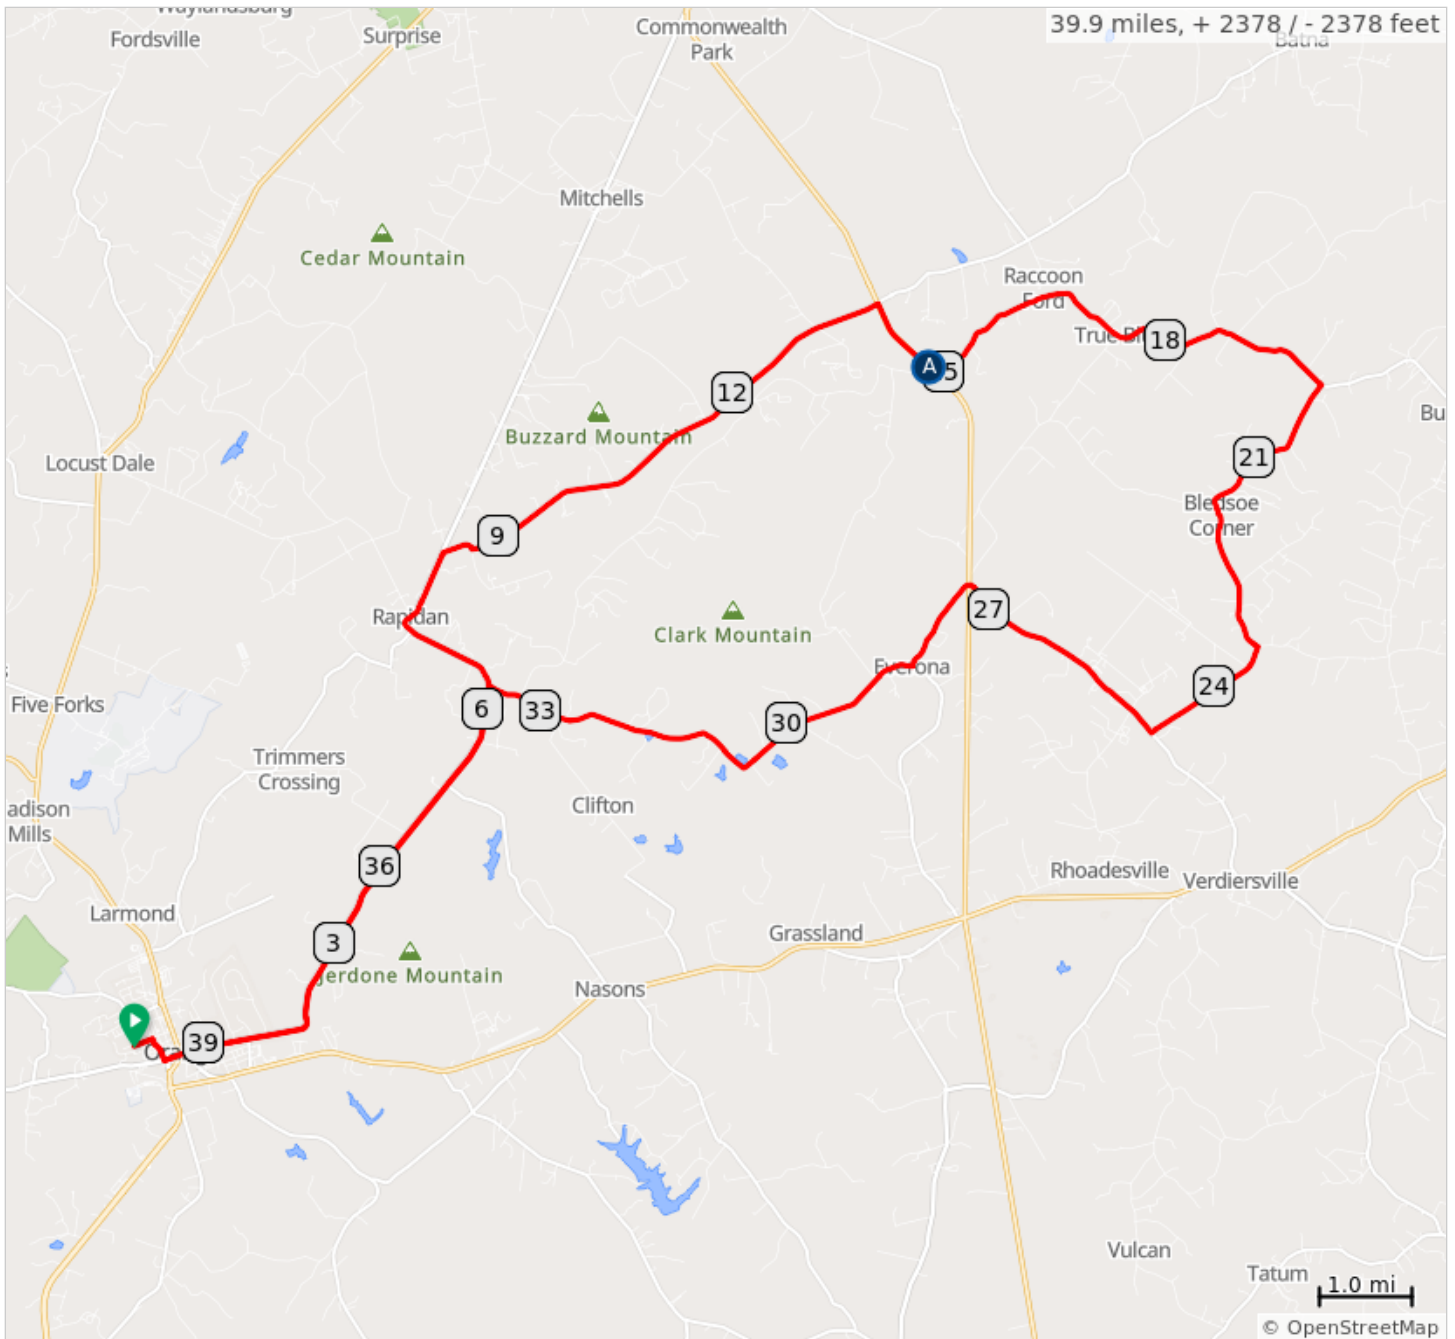

# 40-RapidanClarksMountain

## A. E. V. Baker's Store

## 40-RapidanClarksMountain

Dist	Next	Note
0.0	0.0	Start of route
0.0	0.0	L from parking area on Newton St
0.0	0.2	R into parking lot
0.2	0.1	R onto Montevista Ave
0.3	0.1	Continue onto Peliso Ave
0.5	1.0	L onto West Main St, VA 20
1.4	6.9	Continue onto Rapidan Rd, SR 615
8.3	0.3	R onto Willis Ford Rd, SR 647
8.7	5.2	L onto Twin Mountains Rd, SR 647
13.8	0.9	R onto Zachary Taylor Hwy, US 522
14.7	0.2	STORE on the R
14.9	5.0	L onto Raccoon Ford Rd, SR 611
19.9	1.9	R onto Muster Field Rd, SR 672
21.8	1.6	L onto Old Office Rd, SR 602
23.3	1.5	R onto Black Walnut Run Rd, SR 602
24.8	2.0	R onto Pine Stake Rd, SR 621
26.8	0.3	Continue onto Pine Stake Rd, SR 617
27.1	0.3	Continue onto Pine Stake Rd, SR 622
27.4	1.1	Continue on Everona Rd, SR 617
28.5	5.2	R onto Clarks Mountain Rd, SR 627
33.7	4.8	Sharp L onto Rapidan Rd, SR 615
38.5	1.0	Continnue onto E Main St
39.5	0.1	R onto Peliso Ave
39.6	0.1	Continue onto Montevista Ave

39.6 miles. +2274/-2255 feet

Dist	Next	Note
39.7	0.2	L onto Newton St
39.9	0.0	End of route

0.3 miles. +3/-1 feet