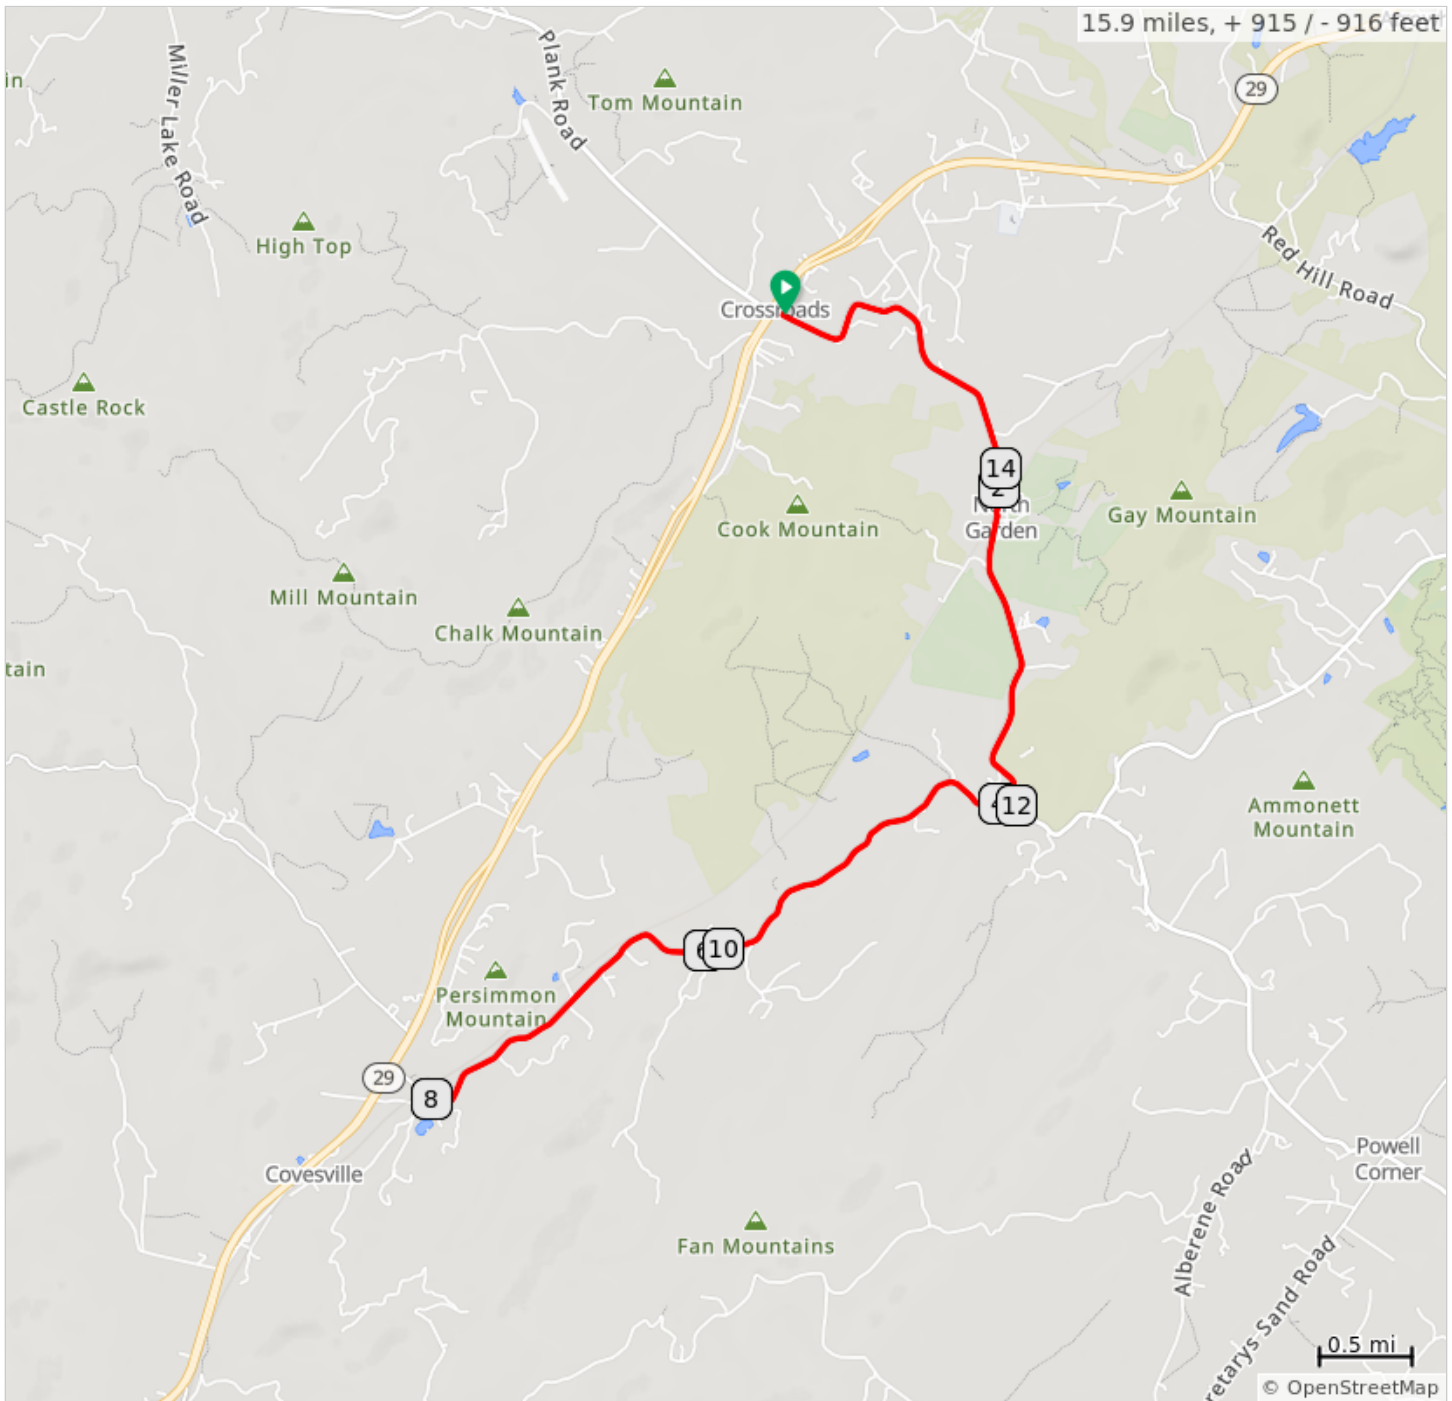

# 16-CoveGardenOutAndBack

15.9 miles, + 915 / - 916 feet

## 16-CoveGardenOutAndBack

Dist	Next	Note
0.0	0.0	Start of route
0.0	0.9	L onto Plank Rd, SR 692
0.9	3.0	Continue on Plank Rd, SR 712
3.9	4.0	R onto Cove Garden Rd, SR 633
7.9	4.1	Around and ride on Cove Garden Rd, SR 633
12.0	3.0	L onto Plank Rd, SR 712
15.0	0.9	Continue on Plank Rd, SR 692
15.9	0.0	R into parking lot
15.9	0.0	End of route

15.9 miles. +883/-883 feet