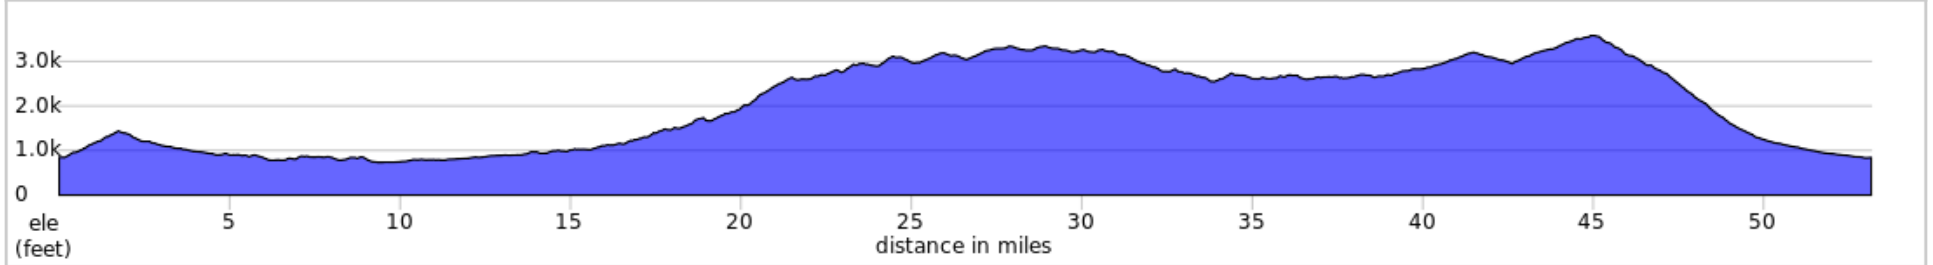

53-Crabtree Falls Devils Knob

53.2 miles, + 5832 / - 5834 feet

53-CrabtreeFallsDevilsKnob

0.0	0.0	Start of route
0.0	8.0	R onto Patrick Henry Highway, VA 151
8.0	1.4	R onto VA-666, Jonesboro Rd
9.4	13.4	R onto VA-56 W, Crabtree Falls Hwy
22.8	2.3	R to stay on VA-56 W
25.0	0.1	R toward Blue Ridge Pkwy
25.1	17.5	R onto Blue Ridge Pkwy
42.6	0.0	R off Blue Ridge Pkwy at Dripping Rock Park Area onto foot trail
42.7	0.1	Continue onto Wintergreen Hiking Trail
42.8	1.7	R onto Laurel Springs Drive
44.5	1.3	L onto Wintergreen Drive
45.8	0.1	R to continue on Wintergreen Drive
45.9	2.4	R to continue on Wintergreen Drive
48.3	4.7	Sharp L onto Beech Grove Road, SR 664
53.0	0.1	R onto Patrick Henry Highway, VA 151
53.1	0.0	R onto Mosbys Run for parking lot
53.2	0.0	End of route

53.2 miles. +5769/-5773 feet

Charlottesville Bicycle Club