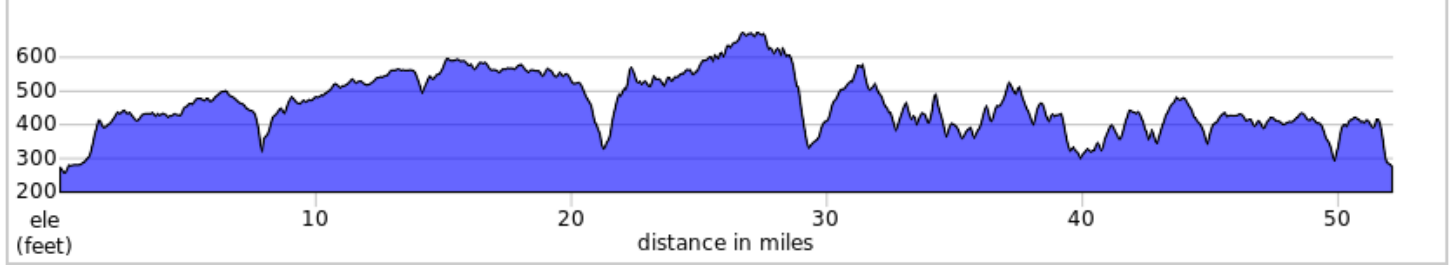

52-ScottsvilleYogaville

A. Howardsville Store, rest stop

52-ScottsvilleYogaville

0.0	0.0	Start of route
0.0	3.0	R onto Valley Street, VA 20 South
3.0	3.4	Slight R onto SR 695, White Rock Rd
6.4	2.8	R onto SR 678, Rock Island Rd
9.1	3.9	L onto SR 627, Axtell Rd
13.1	2.2	L onto SR 602, Howardsville Rd
15.3	3.0	Sharp R onto SR 655, Jerusalem Church Rd
18.3	4.1	Continue on Manteo Rd, SR 655
22.4	4.8	Bear L onto SR 604, Woodland Church Rd
27.2	4.8	R onto VA-56 W, James River Rd
31.9	8.1	R onto SR 626, Cabell Rd
40.0	8.6	Continue onto James River Rd, SR 627, STORE on the L
48.6	2.9	L to stay on James River Rd, SR 726
51.6	0.3	Continue onto Warren St, Route 1302 as SR 726 goes L
51.8	0.1	Slight L to stay on Warren St
51.9	0.2	R onto Valley St, Route 20
52.1	0.0	R into parking lot
52.1	0.0	End of route

52.1 miles. +2735/-2728 feet

Charlottesville Bicycle Club