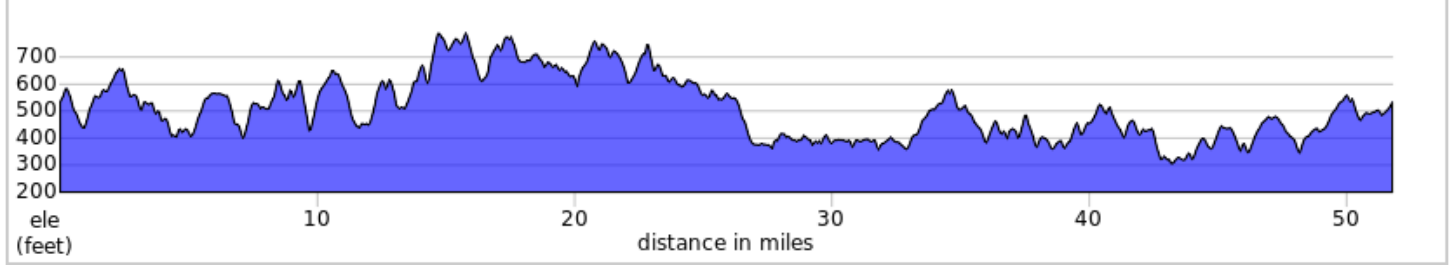

52-SchuylerNorwood

- A. Walton's Mountain General Store
- B. Williams Grocery
- C. Howardsville General Store

52-SchuylerNorwood

0.0	0.0	Start of route
0.0	0.3	L onto Porters Rd, State Rte 627
0.3	4.8	L onto VA-6 W, Irish Rd
5.1	2.2	L onto Schuyler Road, SR 800
7.3	4.1	R onto Rockfish River Road, SR 617; STORE
11.4	0.2	Continue onto Laurel Road, SR 639
11.6	8.4	Keep L onto Laurel Road, SR 639
20.0	0.8	Sharp L onto James River Road, SR 56; turn R for STORE
20.7	2.3	R onto SR 647, Findlay Mtn Rd
23.1	2.0	Slight R onto SR 722, Williamstown Rd; STORE ahead in 1.5 miles
25.1	2.8	L onto Variety Mills Road, SR 655
27.9	1.7	L onto Norwood Road, SR 626
29.6	3.4	Continue straight on SR 647, Norwood Rd
33.0	2.2	L onto James River Road, SR 56
35.2	7.9	R onto Cabell Road, SR 626
43.1	5.9	Continue onto SR 626, James River Rd; STORE ahead
49.0	2.7	Sharp L onto Porters Road, SR 627
51.8	0.0	L onto Simpson Park parking lot
51.8	0.0	End of route

51.8 miles. +3995/-4003 feet