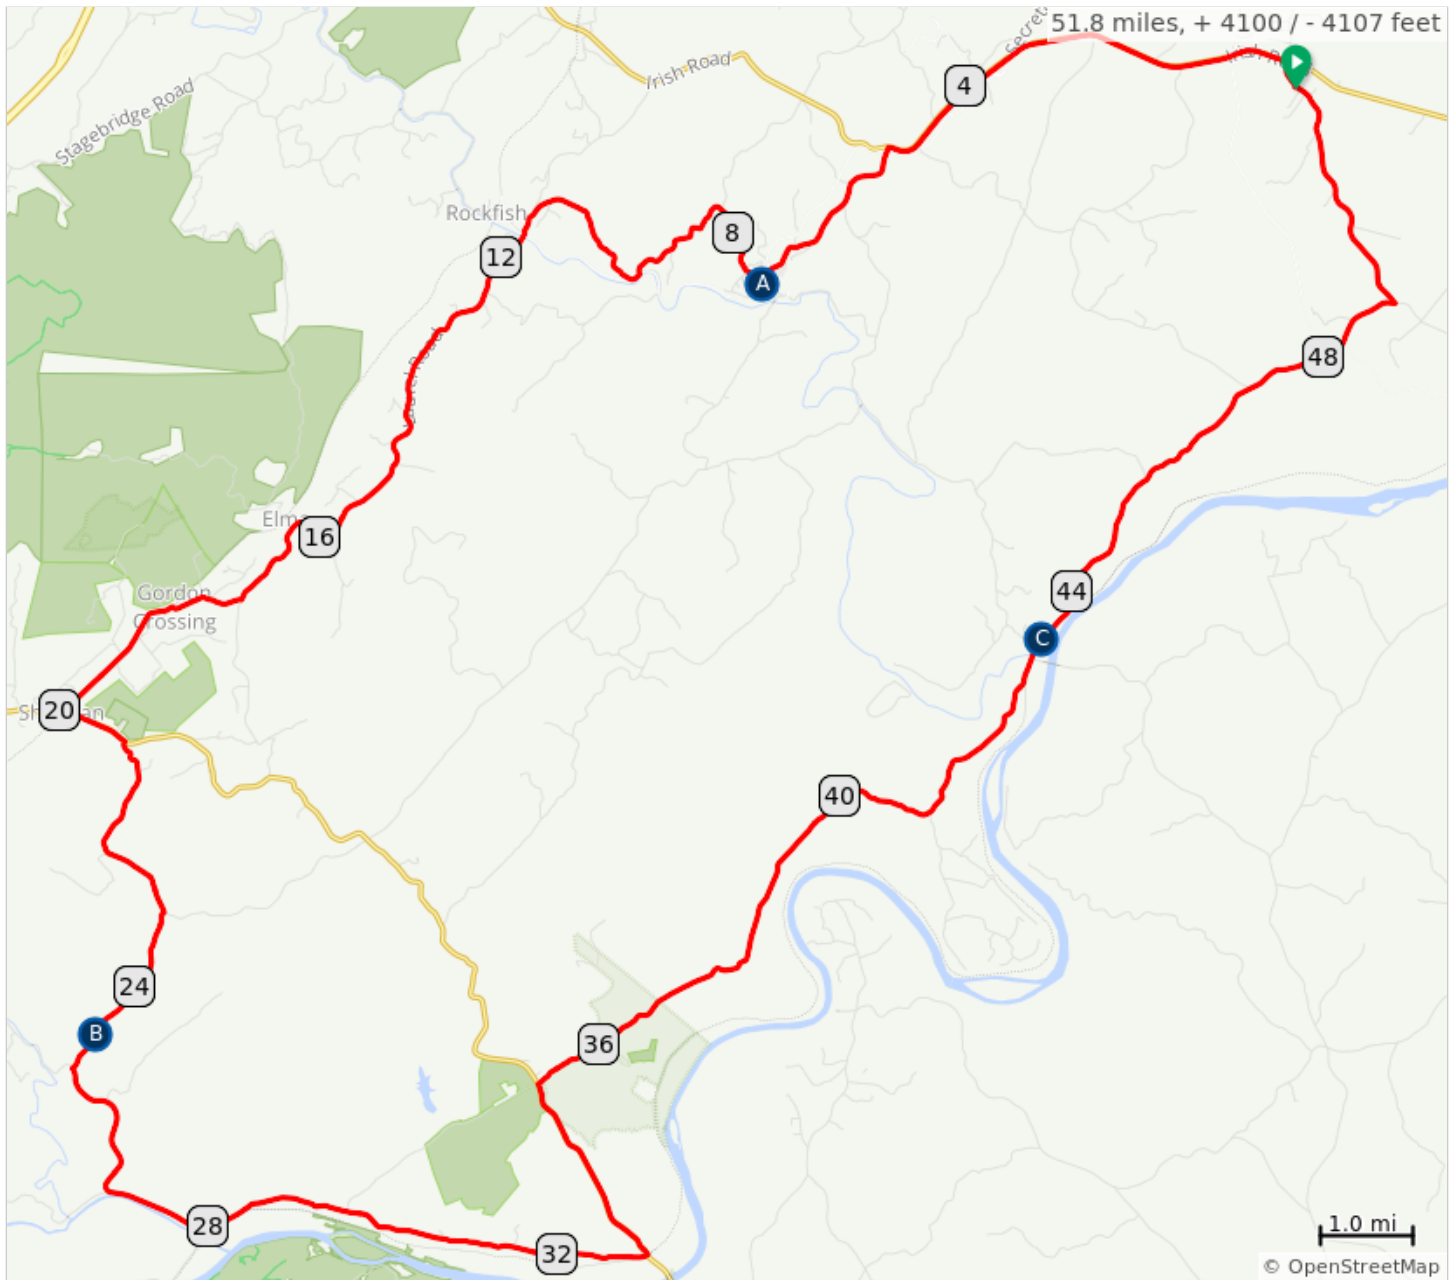

52-SchuylerNorwood

- A. Walton's Mountain General Store
- B. Williams Grocery
- C. Howardsville General Store

52-SchuylerNorwood

0.0	0.0	Start of route
0.0	0.3	L onto Porters Rd, State Rte 627
0.3	4.8	L onto VA-6 W, Irish Rd
5.1	2.2	L onto Schuyler Road, SR 800
7.3	4.1	R onto Rockfish River Road, SR 617; STORE
11.4	0.2	Continue onto Laurel Road, SR 639
11.6	8.4	Keep L onto Laurel Road, SR 639
20.0	0.8	Sharp L onto James River Road, SR 56; turn R for STORE
20.7	2.3	R onto SR 647, Findlay Mtn Rd
23.1	2.0	Slight R onto SR 722, Williamstown Rd; STORE ahead in 1.5 miles
25.1	2.8	L onto Variety Mills Road, SR 655
27.9	1.7	L onto Norwood Road, SR 626
29.6	3.4	Continue straight on SR 647, Norwood Rd
33.0	2.2	L onto James River Road, SR 56
35.2	7.9	R onto Cabell Road, SR 626
43.1	5.9	Continue onto SR 626, James River Rd; STORE ahead
49.0	2.7	Sharp L onto Porters Road, SR 627
51.8	0.0	L onto Simpson Park parking lot
51.8	0.0	End of route

51.8 miles. +3995/-4003 feet