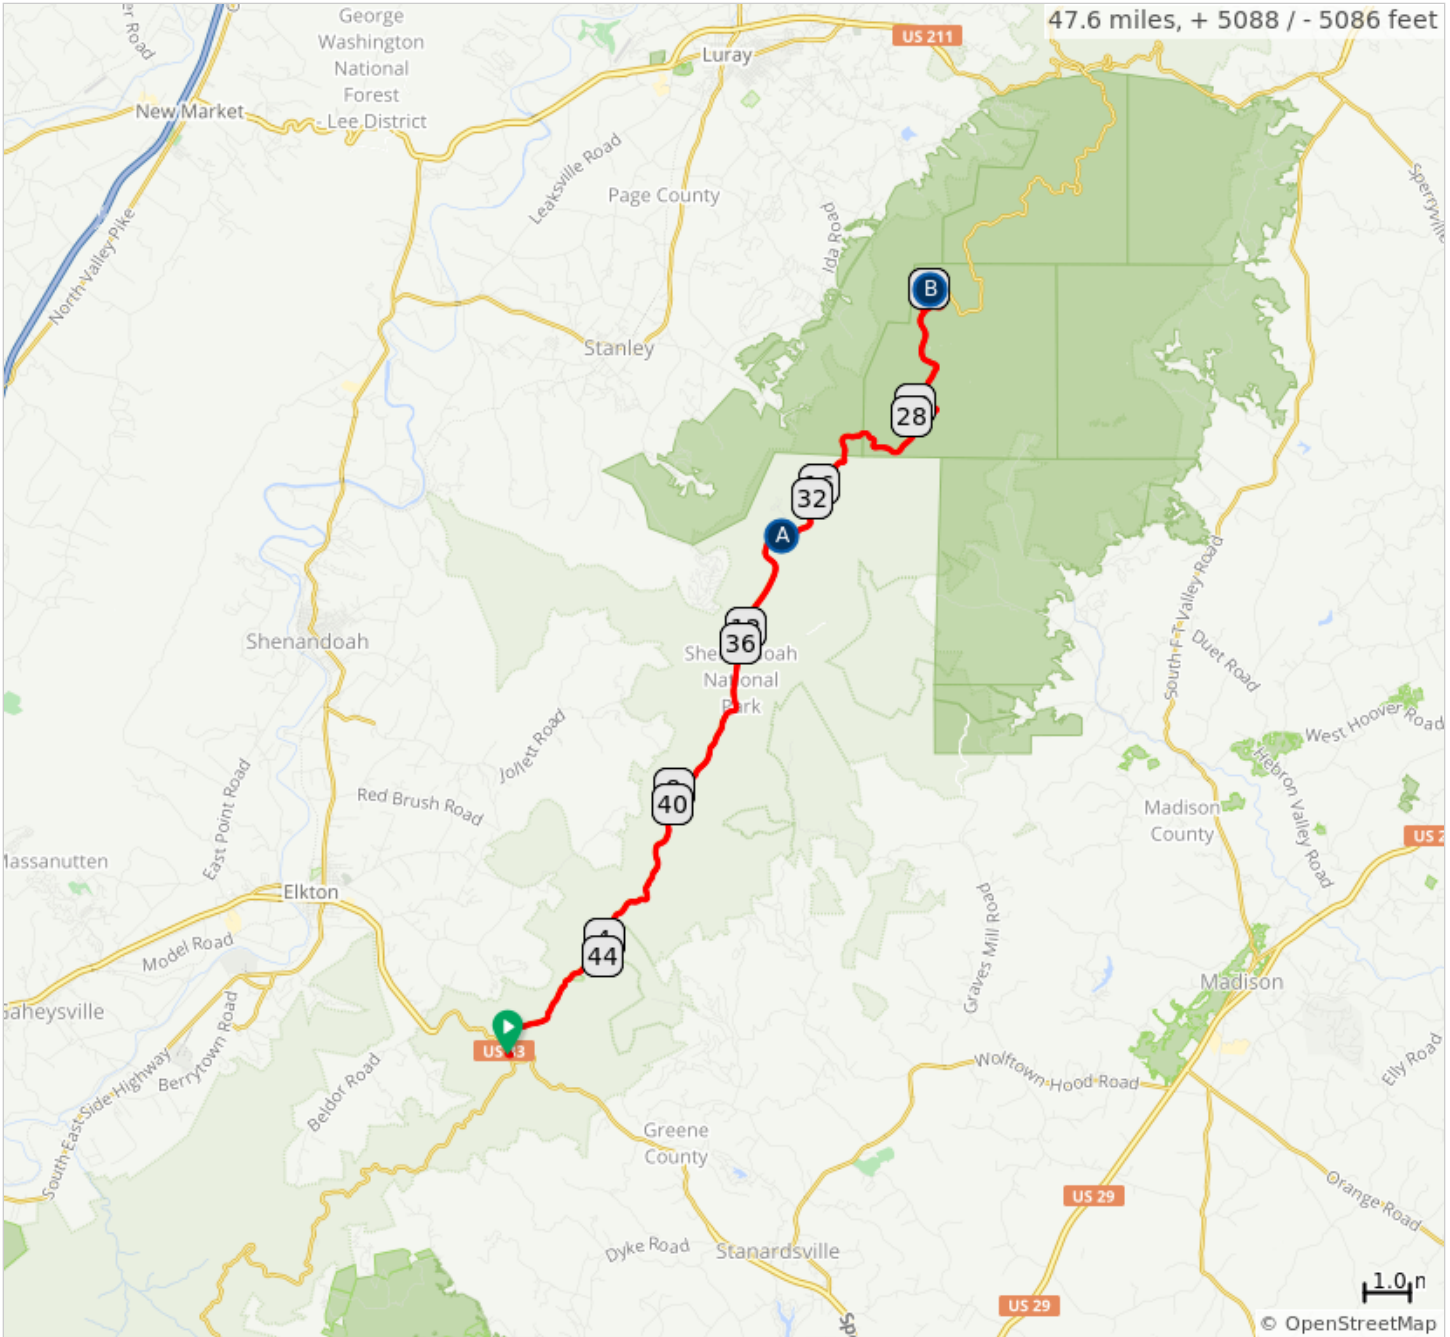

48-SwiftRunGapSkyland

- A. Big Meadows Wayside store, rest stop
- B. Skyland Store and restaurant, rest stop

47.6 miles, + 5088 / - 5086 feet

48-SwiftRunGapSkyland

0.0	0.1	Start of route
0.1	14.3	L onto Skyline Dr North Between mile marker 65 and 66
14.4	9.3	Rest stop at Big Meadows Wayside
23.7	0.3	Slight L onto Skyland Upper Loop, just after mile marker 42
24.0	0.2	R into parking area
24.2	0.1	R onto Skyland Upper Loop
24.3	0.4	Bear L to stay on Skyland upper loop, Caution steep down hill
24.6	22.9	R onto Skyline Dr South
47.5	0.1	R to Entrance Station onto the U.S. 33 W ramp to Richmond/Harrisonburg
47.6	0.0	End of route

47.6 miles. +5141/-5138 feet