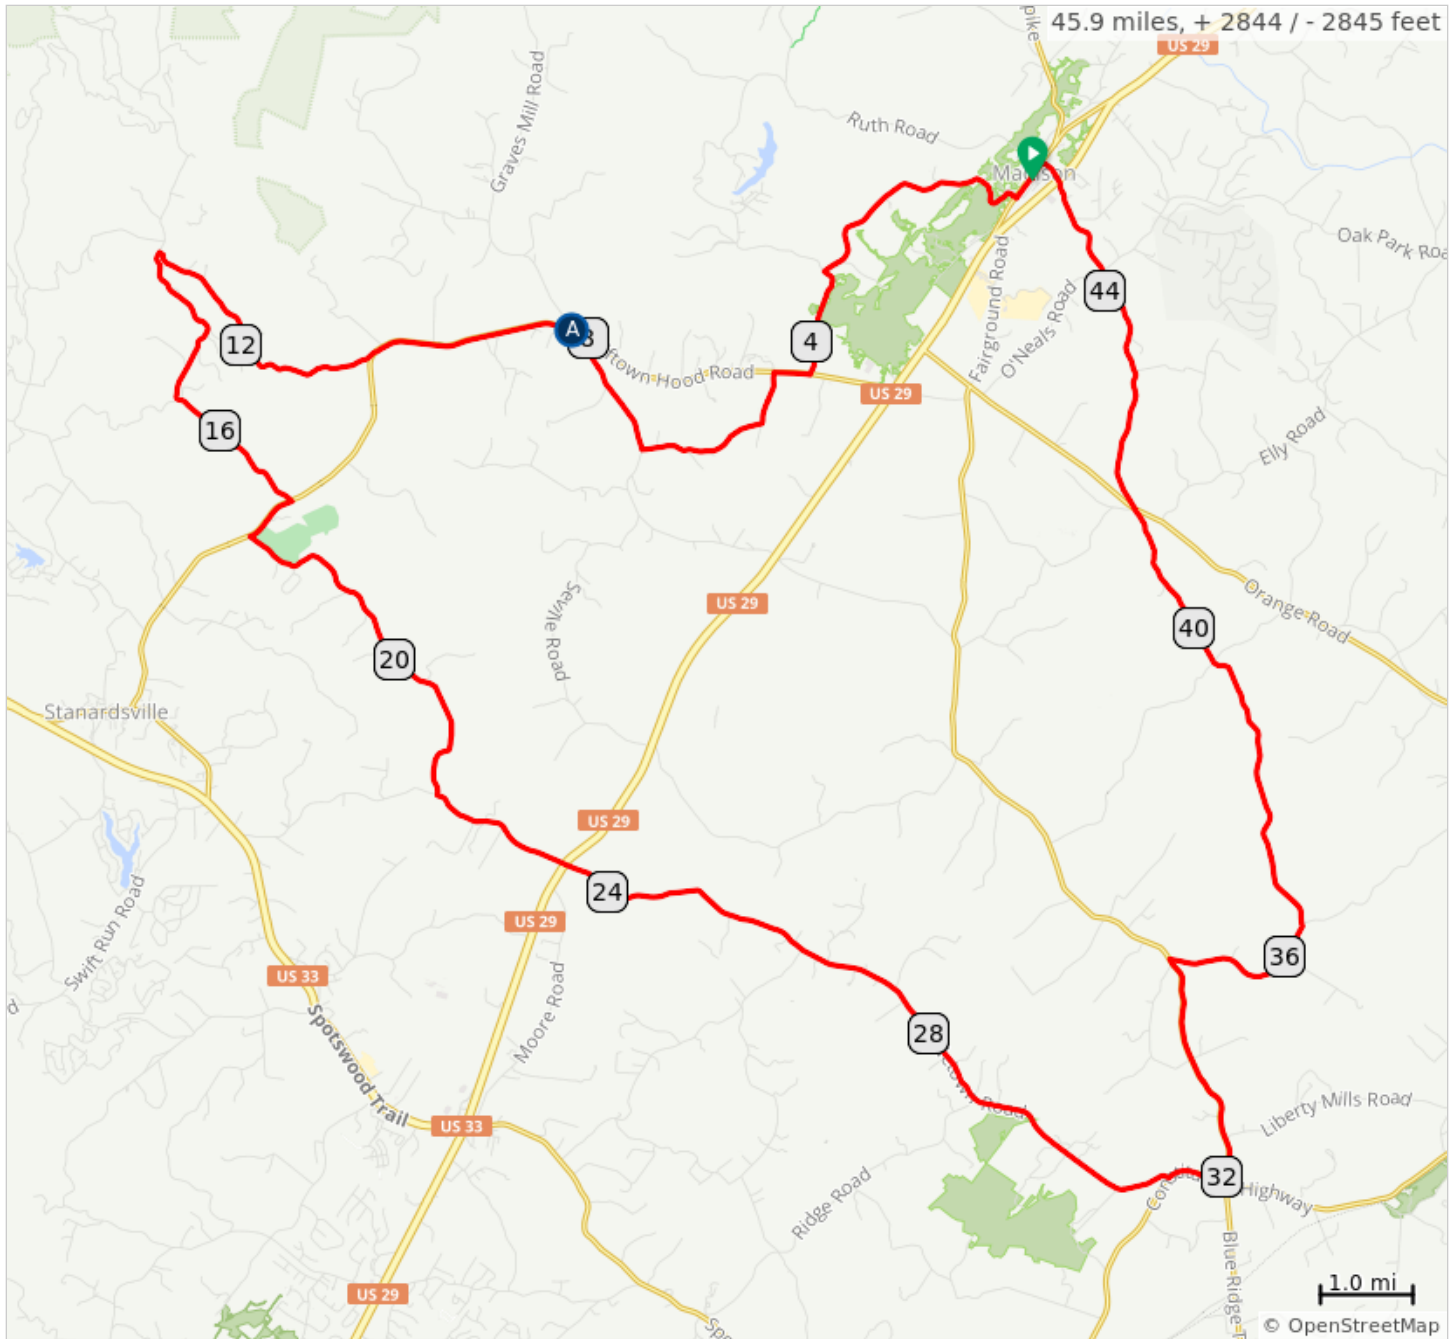

46-MadisonGreene

A. Wolfstown Mercantile Country Store

46-MadisonGreene

0.0	0.0	Start of route
0.0	0.3	L onto S Main St, Rte 29 Business
0.3	2.8	R onto Thrift Rd, SR 657
3.1	1.2	L onto SR 657, Thrift Rd
4.3	0.4	R onto VA-230 W, Wolfstown-Hood Rd
4.7	2.0	L onto SR 663, Willis Rd
6.7	1.3	R onto SR 662, Shelby Rd
7.9	2.5	L onto VA-230 W, Wolfstown-Hood Rd; STORE ahead at mile 8.2
10.4	3.1	Slight R onto Kinderhook Rd, SR 613
13.5	3.6	L onto SR 667, Middle River Rd
17.1	0.6	R onto VA-230 W, Madison Rd
17.7	4.1	L onto SR 619, Dundee Rd
21.8	1.6	L onto SR 609, Fredericksburg Rd
23.4	7.9	Continue across US29, Seminole Trail; CAUTION
31.3	0.7	L onto VA-20 N, Constitution Hwy
31.9	2.6	L onto VA-231 N, Blue Ridge Turnpike
34.6	1.4	Sharp R onto SR 620, Tatums School Rd
36.0	0.5	L to stay on SR 620, Tatums School Rd
36.4	3.2	Slight L onto Locust Grove Church Rd, SR 616
39.6	1.9	Continue onto Good Hope Church Rd, SR 616
41.5	0.0	L onto VA-230 W, Orange Rd
41.5	2.7	Quick R onto Carpenters Mill Rd, SR 616
44.2	1.1	Continue straight onto SR 634, Oak Park Rd

44.2 miles. +2592/-2600 feet

45.4	0.3	Continue straight across US 29, Seminole Trail onto Washington St, SR 634
45.6	0.2	L onto N Main St, Rte 29 Business
45.8	0.0	L into parking lot
45.9	0.0	End of route

1.6 miles. +26/-0 feet