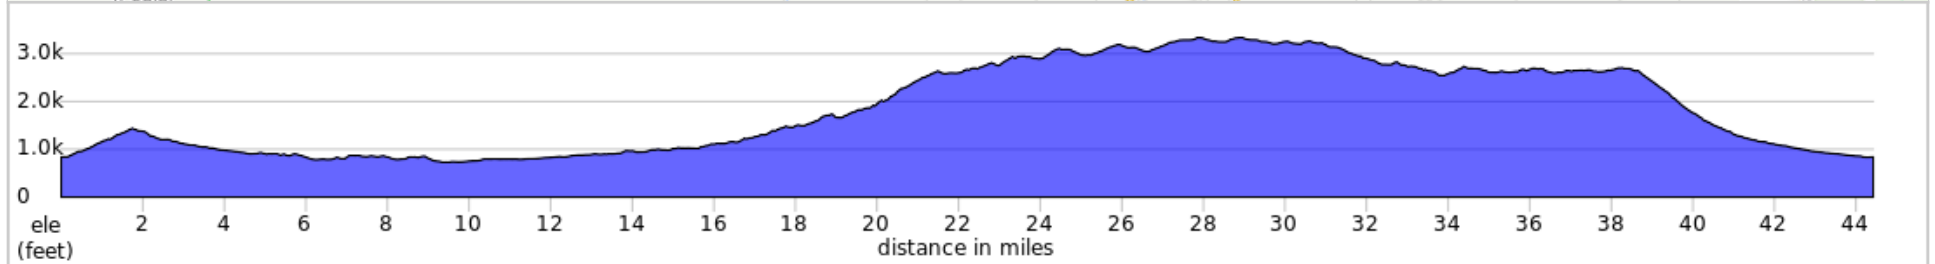

44-Crabtree Falls Devils Knob

44.4 miles, + 4671 / - 4673 feet

44-CrabtreeFallsDevilsKnob

0.0	0.0	Start of route
0.0	8.0	R onto VA-151 S, Rockfish Valley Hwy
8.0	1.4	R onto VA-666, Jonesboro Rd
9.4	13.4	R onto VA-56 W, Crabtree Falls Hwy
22.8	2.3	R to stay on VA-56 W, Crabtree Falls Hwy
25.0	0.1	R toward Blue Ridge Pkwy
25.1	13.5	R onto Blue Ridge Pkwy
38.6	5.7	R onto SR 664, Beech Grove Rd
44.3	0.1	R onto VA-151 S, Rockfish Valley Hwy
44.4	0.0	R onto Mosbys Run into parking lot
44.4	0.0	End of route

44.4 miles. +4603/-4606 feet