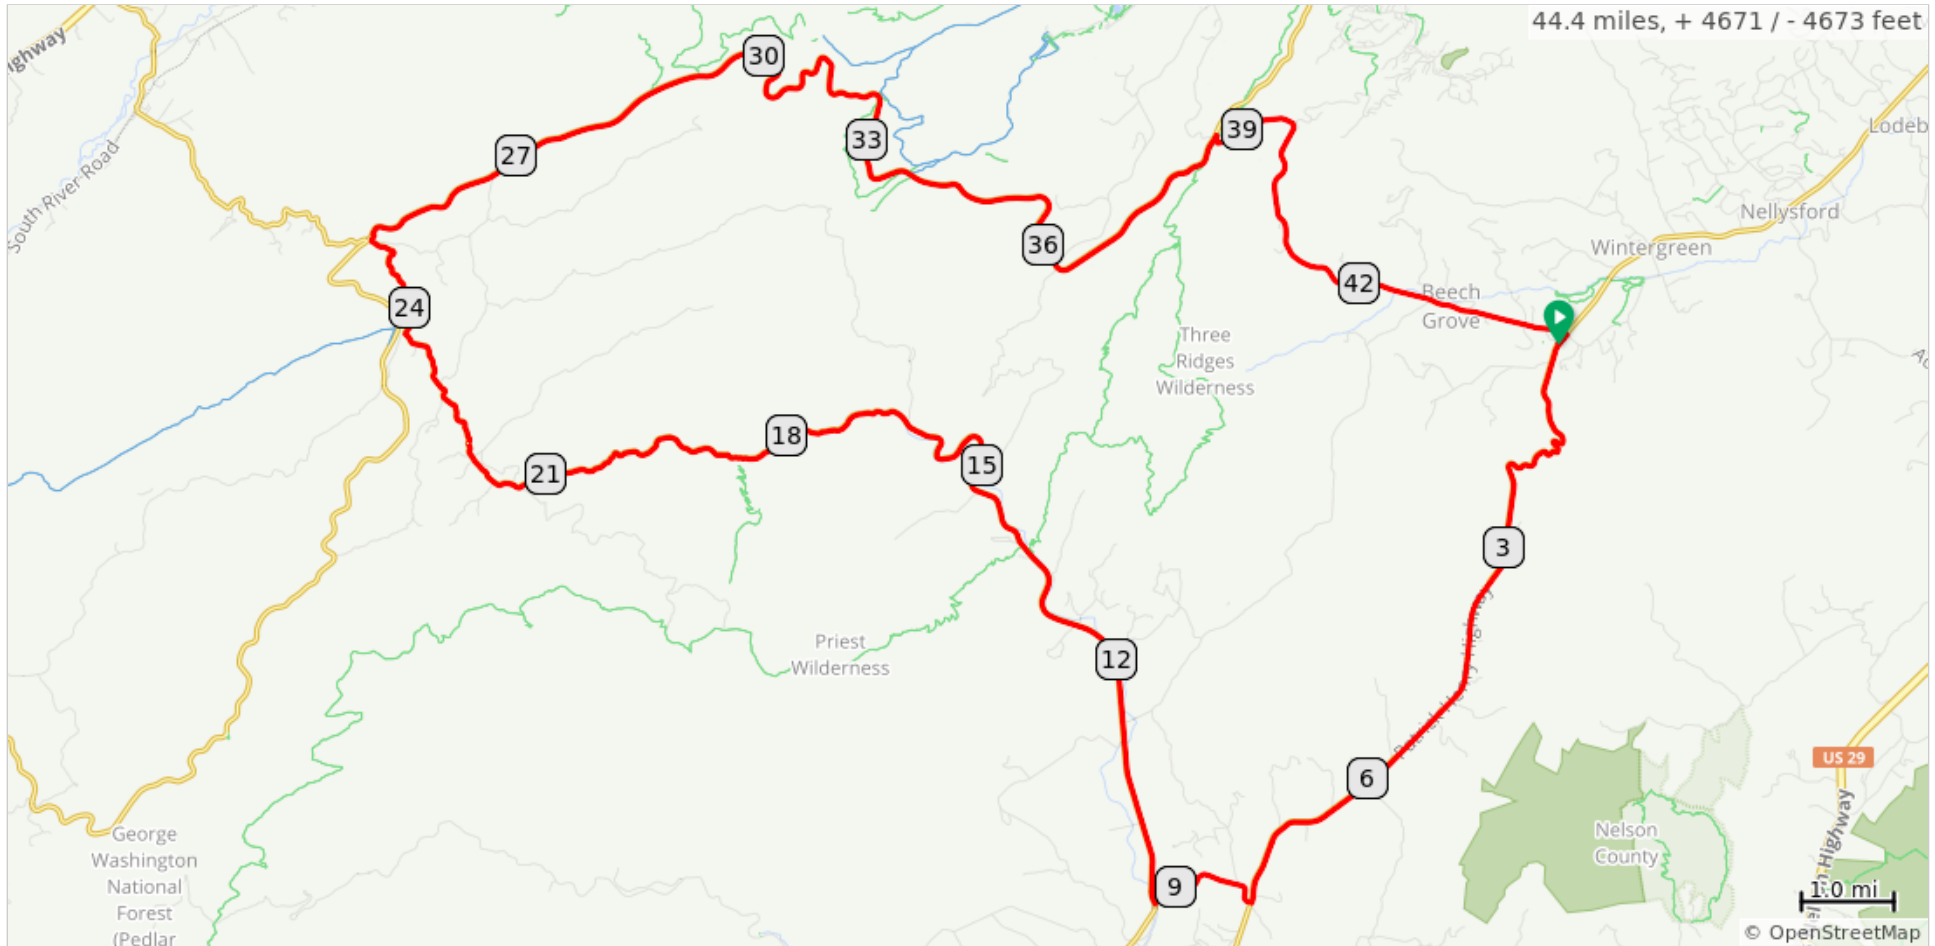

44-Crabtree Falls Devils Knob

44.4 miles, + 4671 / - 4673 feet

44-CrabtreeFallsDevilsKnob

0.0	0.0	Start of route
0.0	8.0	R onto VA-151 S, Rockfish Valley Hwy
8.0	1.4	R onto VA-666, Jonesboro Rd
9.4	13.4	R onto VA-56 W, Crabtree Falls Hwy
22.8	2.3	R to stay on VA-56 W, Crabtree Falls Hwy
25.0	0.1	R toward Blue Ridge Pkwy
25.1	13.5	R onto Blue Ridge Pkwy
38.6	5.7	R onto SR 664, Beech Grove Rd
44.3	0.1	R onto VA-151 S, Rockfish Valley Hwy
44.4	0.0	R onto Mosbys Run into parking lot
44.4	0.0	End of route

44.4 miles. +4603/-4606 feet