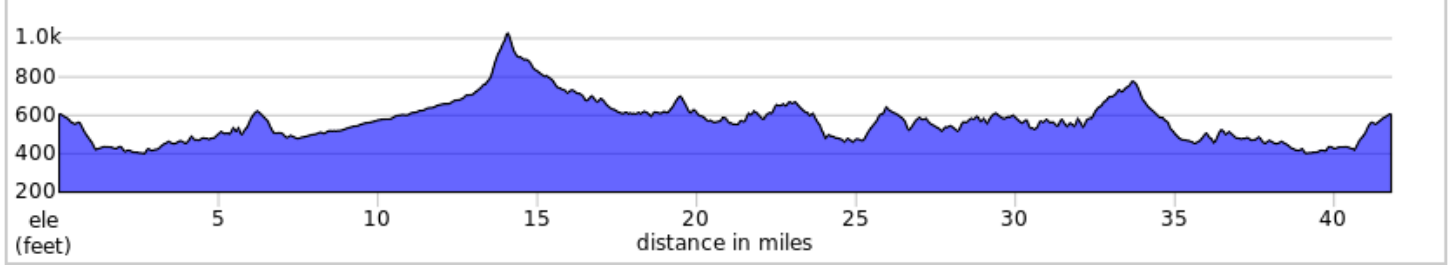

42-MadPeper

A. The Little Country Store

42-MadPeper

0.0	0.0	Start of route
0.0	0.4	R onto S Main St, Rte 29 Business
0.5	0.9	Keep L onto North Blue Ridge Turnpike, VA 231
1.3	2.1	R onto Hebron Church Road, SR 638
3.5	2.7	L onto SR 603, Hebron Valley Rd
6.2	1.7	L onto West Hoover Road, SR 609
7.9	0.6	R onto North Blue Ridge Turnpike, VA 231
8.5	2.4	Keep L onto Old Blue Ridge Turnpike, SR 670
10.8	1.2	R onto SR 600, Bohannon Rd
12.0	0.5	Slight L to continue onto Bohannon Road, SR 600
12.5	0.4	R onto Weakley Hollow Road, SR 643
13.0	4.3	R onto Etlan Road, SR 643
17.3	2.6	L onto South F T Valley Road, VA 231; STORE
19.9	4.7	R onto Slate Mills Rd, SR 707
24.6	2.9	R onto SR 644, Reva Rd
27.5	2.3	R onto SR 608, Oakland Rd
29.8	1.3	R onto SR 607, Ridgeview Rd
31.1	2.3	L onto SR 606, Novum Rd
33.4	1.4	Continue straight on Arrington Mtn Rd, SR 604
34.9	1.8	Continue straight on Towles Rd, SR 604
36.7	1.6	L onto SR 603, Hebron Valley Rd
38.3	2.1	R onto SR 638, Hebron Church Rd
40.4	0.9	L onto VA-231 S, Blue Ridge Turnpike

40.4 miles. +2309/-2479 feet

41.3	0.4	Slight R onto N Main St, Rte 29 Business
41.8	0.0	L into parking lot
41.8	0.0	End of route

1.4 miles. +47/-1 feet