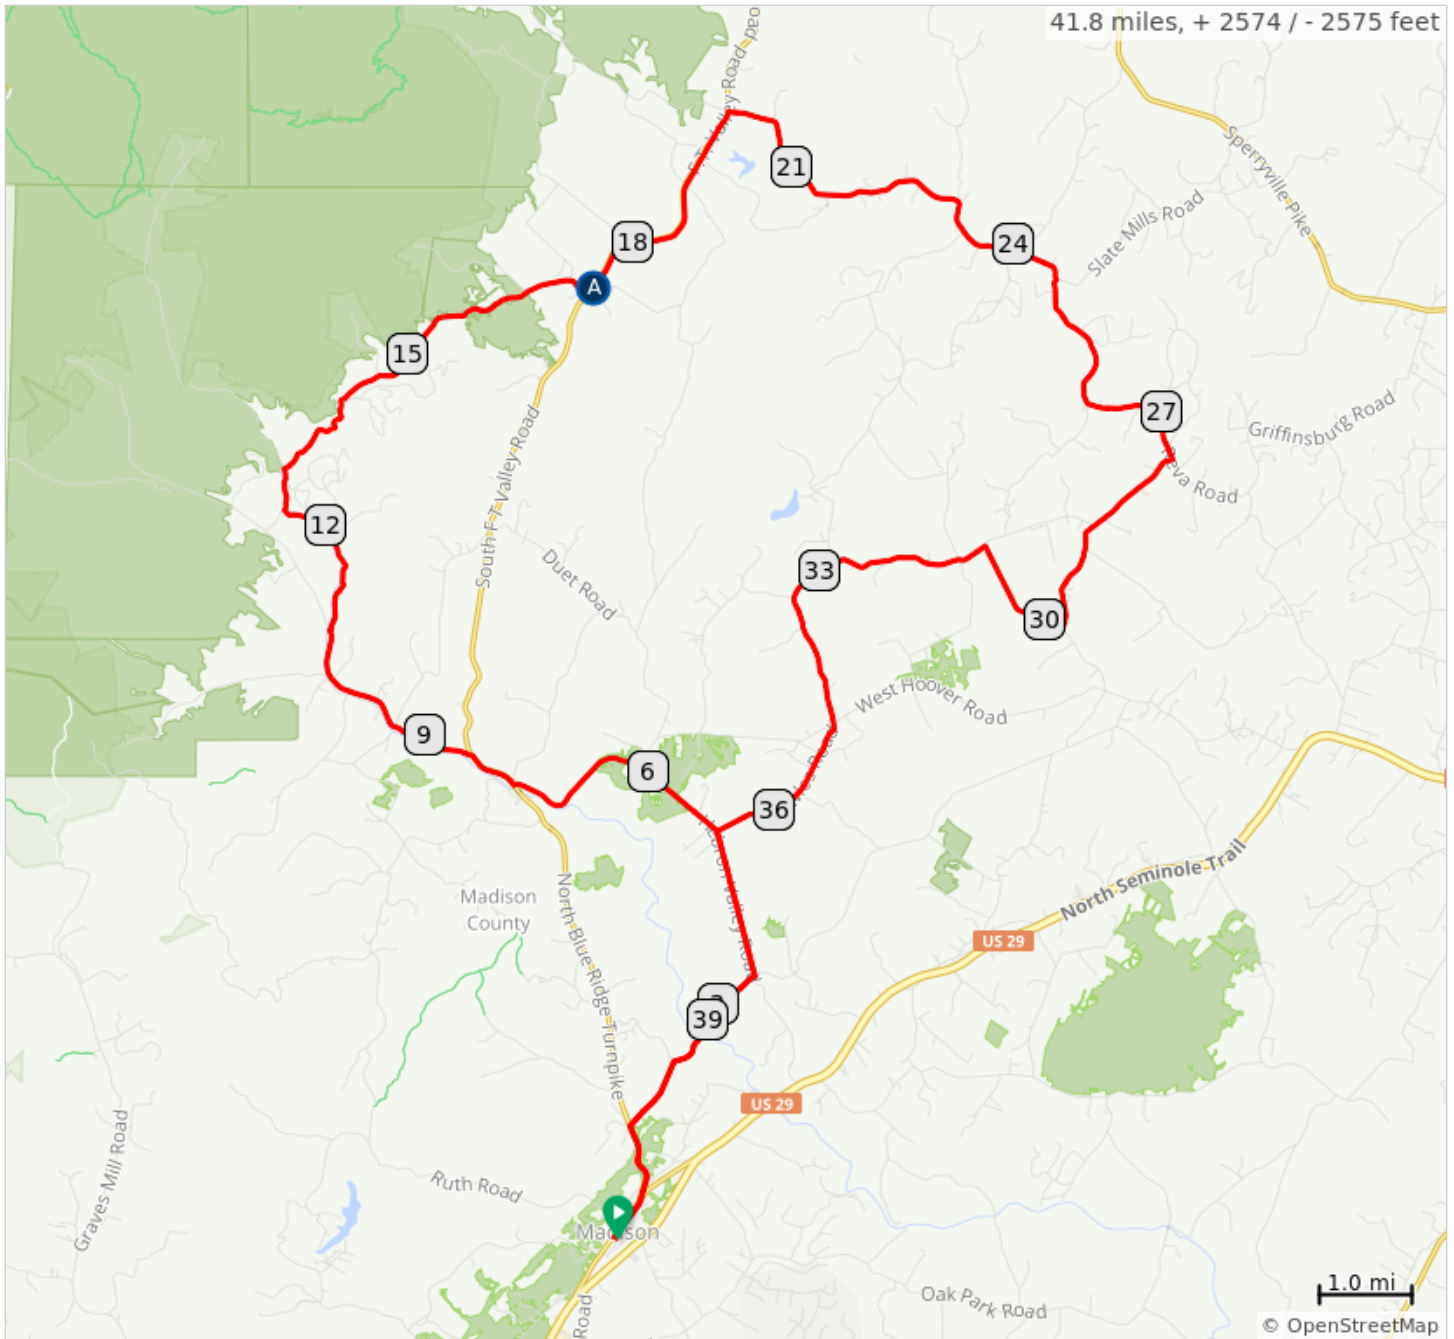

42-MadPeper

A. The Little Country Store

42-MadPeper

0.0	0.0	Start of route
0.0	0.4	R onto S Main St, Rte 29 Business
0.5	0.9	Keep L onto North Blue Ridge Turnpike, VA 231
1.3	2.1	R onto Hebron Church Road, SR 638
3.5	2.7	L onto SR 603, Hebron Valley Rd
6.2	1.7	L onto West Hoover Road, SR 609
7.9	0.6	R onto North Blue Ridge Turnpike, VA 231
8.5	2.4	Keep L onto Old Blue Ridge Turnpike, SR 670
10.8	1.2	R onto SR 600, Bohannon Rd
12.0	0.5	Slight L to continue onto Bohannon Road, SR 600
12.5	0.4	R onto Weakley Hollow Road, SR 643
13.0	4.3	R onto Etlan Road, SR 643
17.3	2.6	L onto South F T Valley Road, VA 231; STORE
19.9	4.7	R onto Slate Mills Rd, SR 707
24.6	2.9	R onto SR 644, Reva Rd
27.5	2.3	R onto SR 608, Oakland Rd
29.8	1.3	R onto SR 607, Ridgeview Rd
31.1	2.3	L onto SR 606, Novum Rd
33.4	1.4	Continue straight on Arrington Mtn Rd, SR 604
34.9	1.8	Continue straight on Towles Rd, SR 604
36.7	1.6	L onto SR 603, Hebron Valley Rd
38.3	2.1	R onto SR 638, Hebron Church Rd
40.4	0.9	L onto VA-231 S, Blue Ridge Turnpike

40.4 miles. +2309/-2479 feet

41.3	0.4	Slight R onto N Main St, Rte 29 Business
41.8	0.0	L into parking lot
41.8	0.0	End of route

1.4 miles. +47/-1 feet