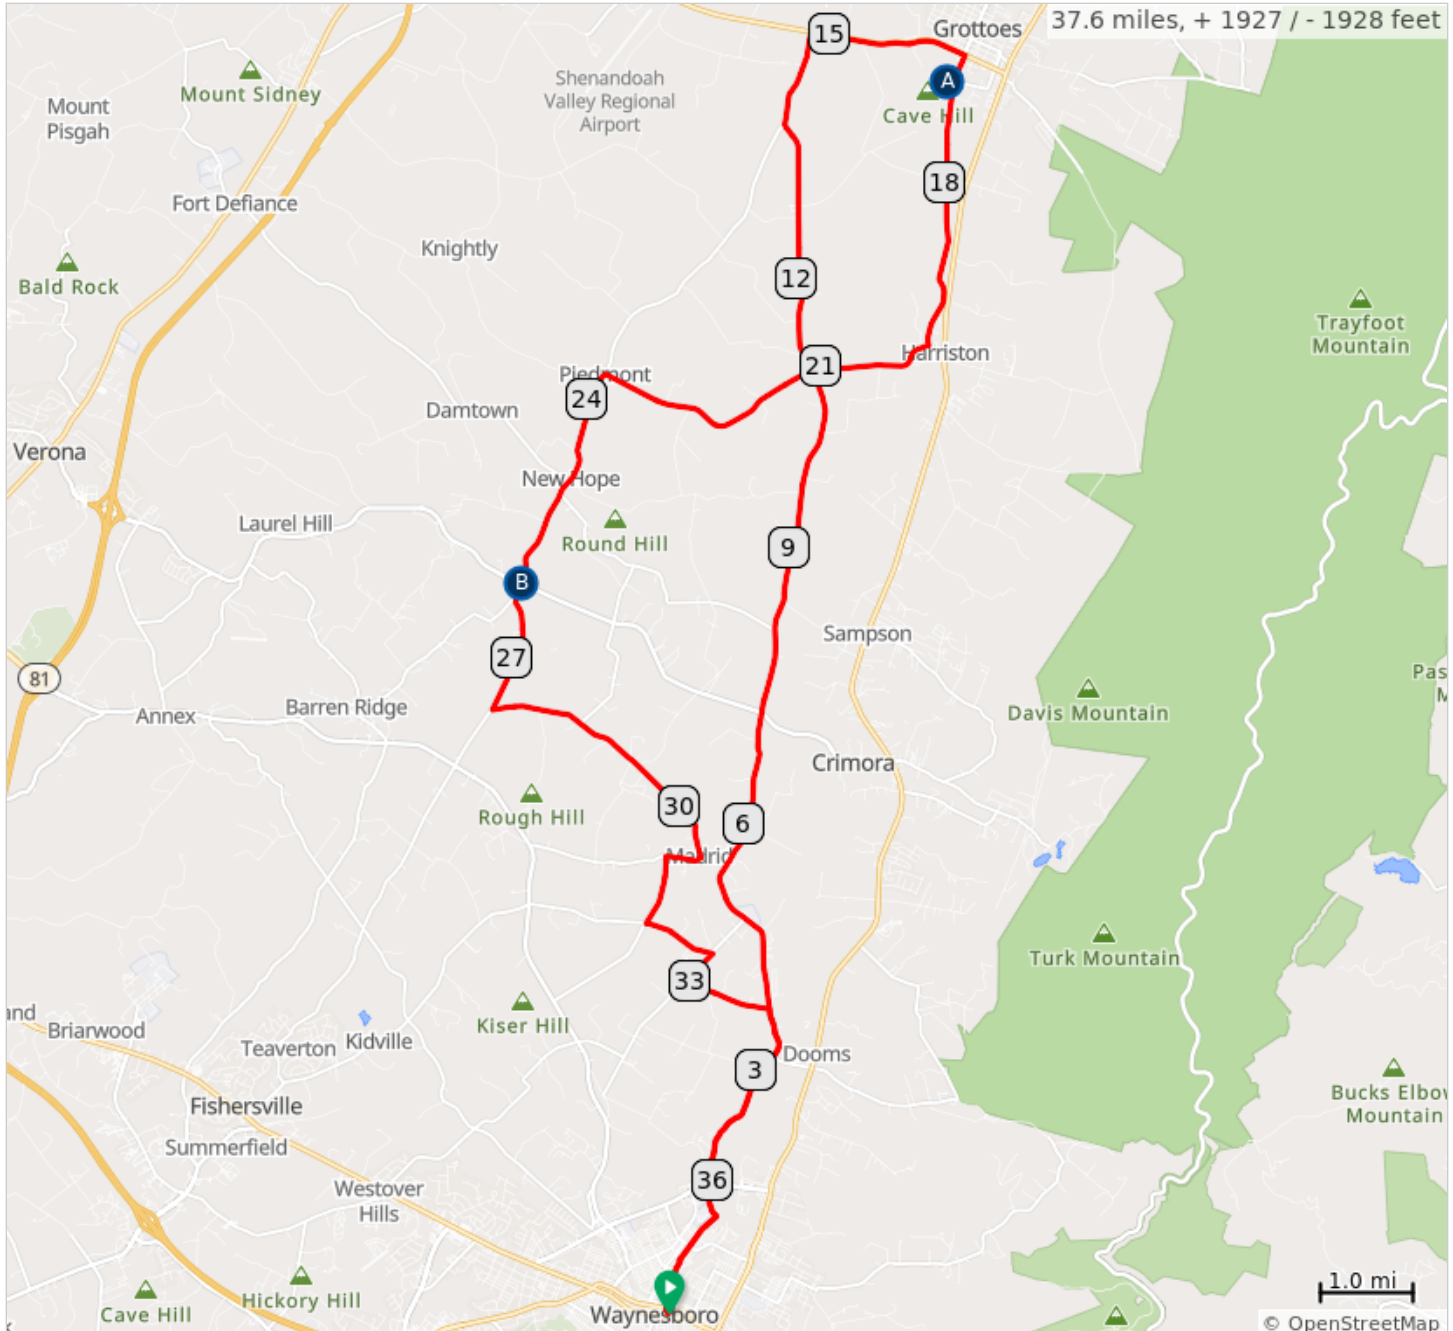

# 38-NewHope

- A. Grand Caverns
- B. New Hope Grocery

### 38-NewHope

Dist	Next	Note
0.0	0.0	Start of route
0.0	0.0	R onto Arch Avenue
0.0	0.0	L onto West Broad St, US 250
0.1	0.5	R onto Mill St/Port Republic Rd, SR 865
0.6	0.0	L onto Dogwood St
0.6	1.2	R onto Sherwood Ave, SR 865
1.8	13.0	Continue on SR 865, Rockfish Rd
14.8	1.2	R onto Weyers Cave Rd, SR 256
16.0	0.5	Continue on SR 256, 3rd St
16.5	0.2	R onto Dogwood Ave, SR 825
16.6	0.1	Continue on SR 825, S River Rd
16.8	0.1	R onto Grand Caverns Rd, Rest stop
16.8	0.1	U turn onto Grand Caverns Dr; PORTALET to the R
16.9	2.9	R onto S River Rd, SR 825
19.8	3.9	R onto Patterson Mill Rd, SR 778
23.7	2.5	L onto Battlefield Rd, SR 608
26.1	0.2	STORE on the L
26.3	1.3	Continue onto Long Meadow Rd, SR 608
27.6	3.0	Sharp L onto Madrid Rd, SR 785
30.6	0.4	R onto Hildebrand Church, SR 619
31.0	0.8	L onto Brower Rd, SR 782
31.7	0.8	L onto Oak Grove Church Rd, SR 796
32.5	0.4	Sharp R onto Cattle Scales Rd, SR 828
32.9	0.9	L onto George Home Rd

32.9 miles. +1559/-1518 feet

Dist	Next	Note
33.9	3.2	R onto Rockfish Rd, SR 865
37.0	0.0	L onto Dogwood St
37.0	0.5	R onto Port Republic Rd, SR 865
37.6	0.0	L onto W Broad St, US 250, US 340 TRK
37.6	0.0	R onto Arch Ave
37.6	0.0	L into parking lot
37.6	0.0	End of route

4.7 miles. +249/-250 feet