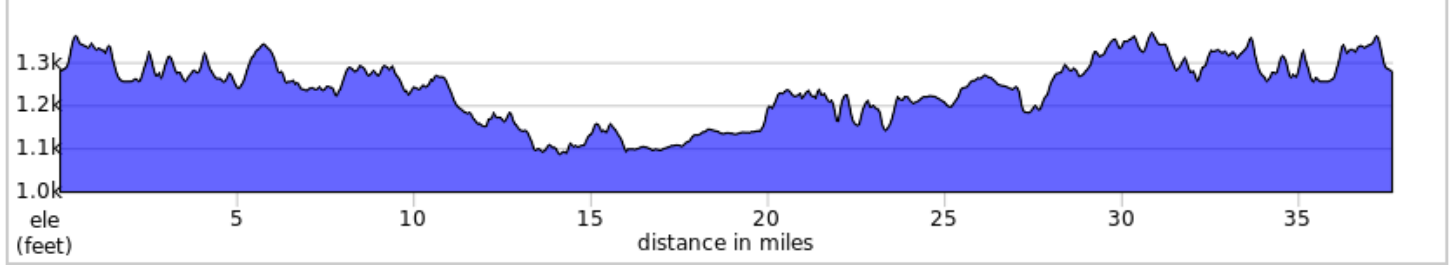

### 38-NewHope

Dist	Next	Note
0.0	0.0	Start of route
0.0	0.0	R onto Arch Avenue
0.0	0.0	L onto West Broad St, US 250
0.1	0.5	R onto Mill St/Port Republic Rd, SR 865
0.6	0.0	L onto Dogwood St
0.6	1.2	R onto Sherwood Ave, SR 865
1.8	13.0	Continue on SR 865, Rockfish Rd
14.8	1.2	R onto Weyers Cave Rd, SR 256
16.0	0.5	Continue on SR 256, 3rd St
16.5	0.2	R onto Dogwood Ave, SR 825
16.6	0.1	Continue on SR 825, S River Rd
16.8	0.1	R onto Grand Caverns Rd, Rest stop
16.8	0.1	U turn onto Grand Caverns Dr; PORTALET to the R
16.9	2.9	R onto S River Rd, SR 825
19.8	3.9	R onto Patterson Mill Rd, SR 778
23.7	2.5	L onto Battlefield Rd, SR 608
26.1	0.2	STORE on the L
26.3	1.3	Continue onto Long Meadow Rd, SR 608
27.6	3.0	Sharp L onto Madrid Rd, SR 785
30.6	0.4	R onto Hildebrand Church, SR 619
31.0	0.8	L onto Brower Rd, SR 782
31.7	0.8	L onto Oak Grove Church Rd, SR 796
32.5	0.4	Sharp R onto Cattle Scales Rd, SR 828
32.9	0.9	L onto George Home Rd

32.9 miles. +1559/-1518 feet

Dist	Next	Note
33.9	3.2	R onto Rockfish Rd, SR 865
37.0	0.0	L onto Dogwood St
37.0	0.5	R onto Port Republic Rd, SR 865
37.6	0.0	L onto W Broad St, US 250, US 340 TRK
37.6	0.0	R onto Arch Ave
37.6	0.0	L into parking lot
37.6	0.0	End of route

4.7 miles. +249/-250 feet