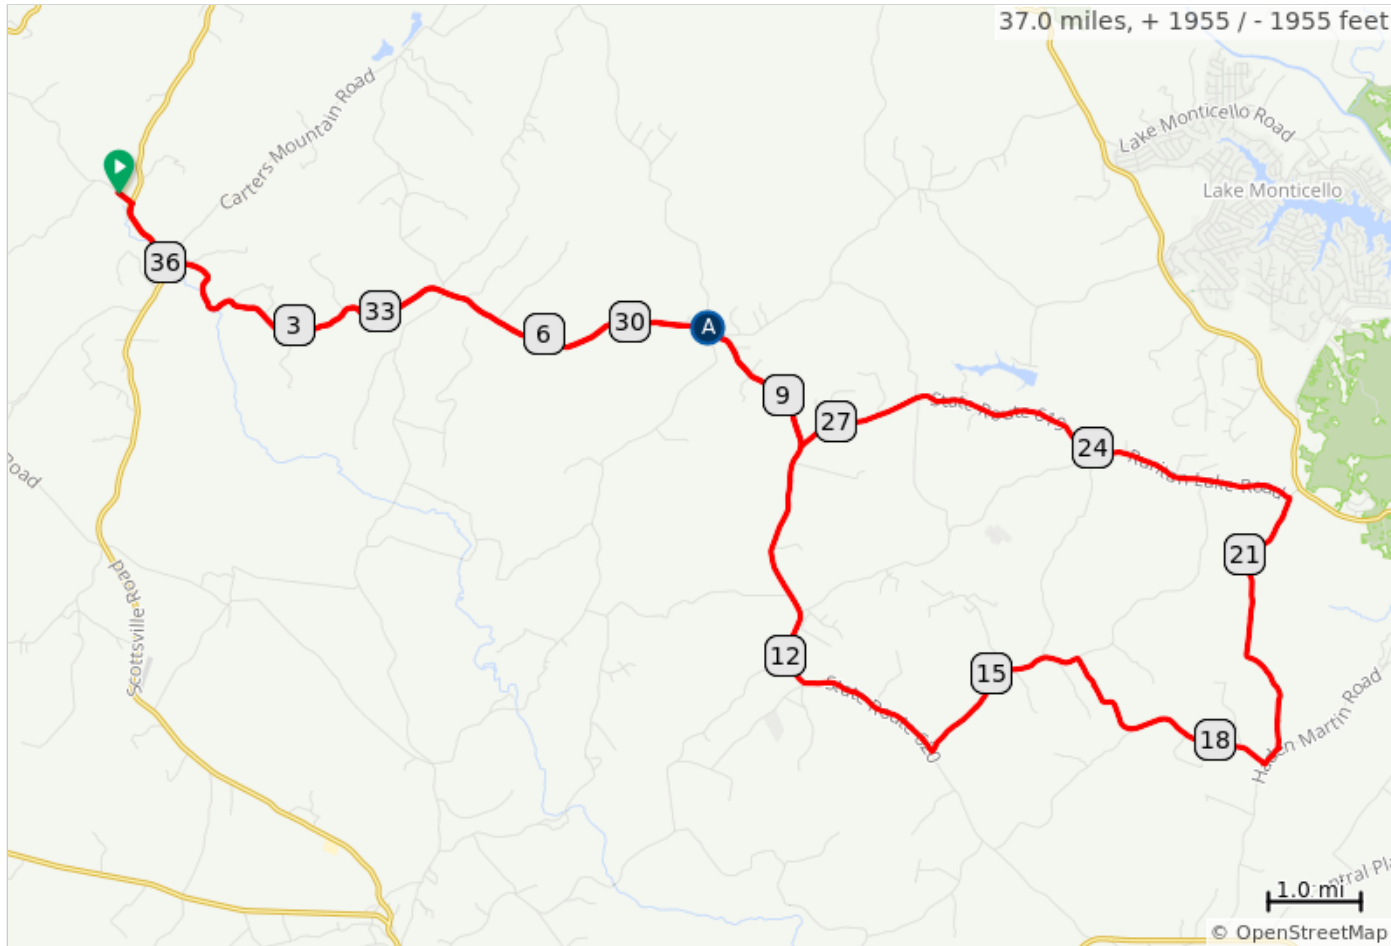

37-WdrgWestFluvanna

A. Woodridge Market

37-WdrgWestFluvanna

0.0	0.0	Start of route
0.0	0.2	L onto Red Hill Road, SR 708
0.2	0.8	R onto Scottsville Road, VA 20; CAUTION
1.0	0.1	L onto Carters Mountain Rd, SR 627
1.1	6.7	R immediately onto Secretarys Rd, SR 708
7.8	6.1	R onto Rolling Rd, SR 620; STORE if you turn L
13.9	2.0	L onto SR 639, Long Acre Rd
15.9	2.6	R to stay on Long Acre Rd, SR 639
18.6	0.2	L onto SR 640, Hayden Market Rd
18.8	3.0	L onto SR 660, Sclaters Ford Rd
21.8	5.7	L onto SR 619, Ruritan Lake Rd
27.5	1.7	R onto Rolling Rd, SR 620
29.2	6.7	Slight L onto Secretarys Rd, SR 708; STORE
35.9	0.1	L onto Carters Mountain Rd, SR 627
36.0	0.8	R onto VA-20 N, Scottsville Rd; CAUTION
36.8	0.2	L onto Red Hill Road, SR 708
37.0	0.0	R into parking lot
37.0	0.0	End of route

37.0 miles. +1819/-1819 feet