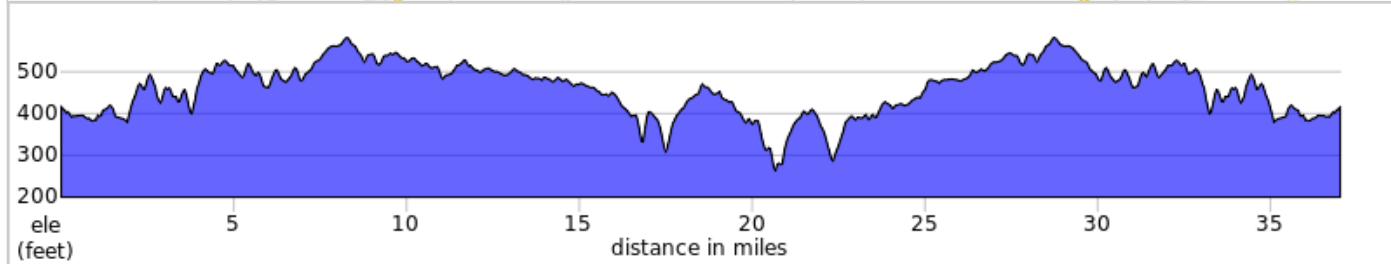

37-WdrgWestFluvanna

A. Woodridge Market

37-WdrgWestFluvanna

0.0	0.0	Start of route
0.0	0.2	L onto Red Hill Road, SR 708
0.2	0.8	R onto Scottsville Road, VA 20; CAUTION
1.0	0.1	L onto Carters Mountain Rd, SR 627
1.1	6.7	R immediately onto Secretarys Rd, SR 708
7.8	6.1	R onto Rolling Rd, SR 620; STORE if you turn L
13.9	2.0	L onto SR 639, Long Acre Rd
15.9	2.6	R to stay on Long Acre Rd, SR 639
18.6	0.2	L onto SR 640, Hayden Market Rd
18.8	3.0	L onto SR 660, Sclaters Ford Rd
21.8	5.7	L onto SR 619, Ruritan Lake Rd
27.5	1.7	R onto Rolling Rd, SR 620
29.2	6.7	Slight L onto Secretarys Rd, SR 708; STORE
35.9	0.1	L onto Carters Mountain Rd, SR 627
36.0	0.8	R onto VA-20 N, Scottsville Rd; CAUTION
36.8	0.2	L onto Red Hill Road, SR 708
37.0	0.0	R into parking lot
37.0	0.0	End of route

37.0 miles. +1819/-1819 feet