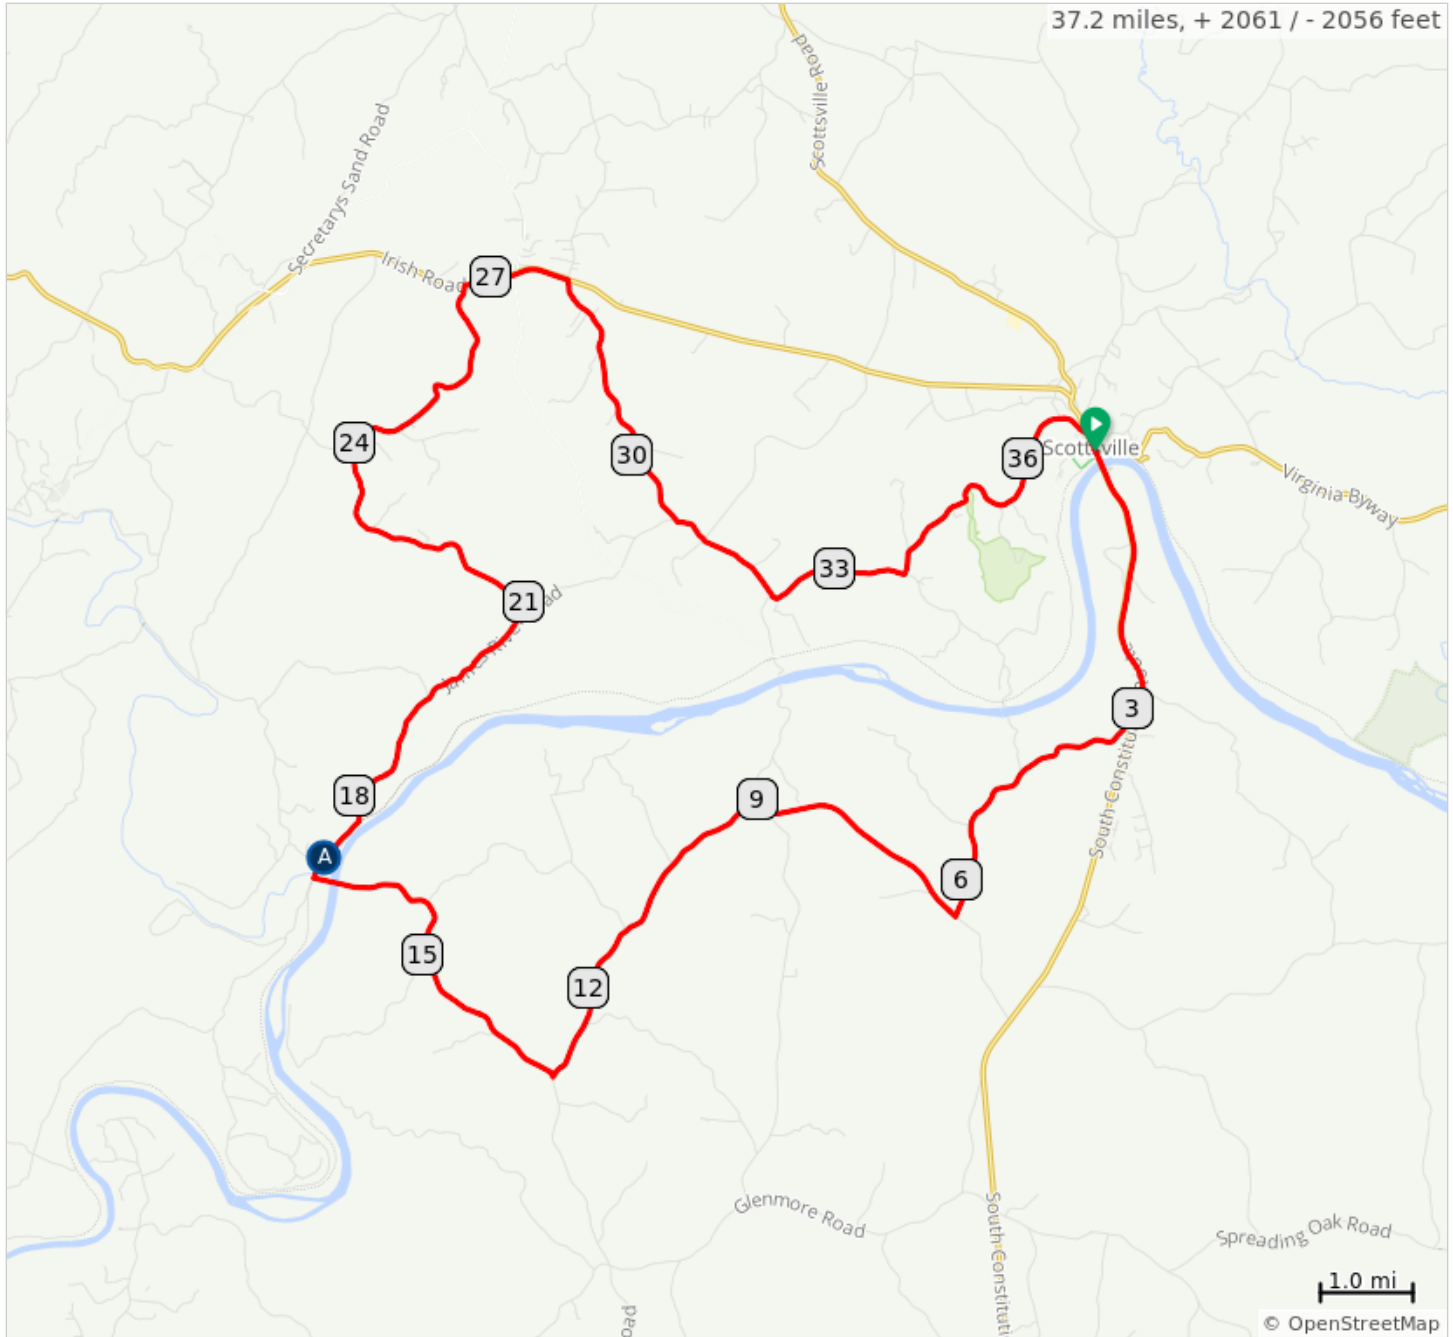

37-ScottsvilleYogaville

A. Howardsville General Store

37-ScottsvilleYogaville

Dist	Next	Note
0.0	0.0	Start of route
0.0	3.0	R onto Valley Street, VA 20
3.0	3.4	R onto White Rock Road, S 695
6.4	2.8	Sharp R onto Rock Island Road, SR 678
9.1	3.9	L turn onto Axtell Rd, Route 627
13.0	3.9	Sharp R onto Howardsville Road, SR 602
16.9	4.0	R onto SR 626, James River Rd; STORE ahead on the L
20.9	5.8	L onto Chestnut Grove Rd, SR 723
26.7	1.1	R onto VA-6 E
27.8	3.0	R onto Porters Rd, SR 627
30.8	1.4	L onto James River Rd, SR 626
32.2	1.5	L to continue on James River Rd, SR 726
33.7	2.9	L to stay on James River Road, SR 726
36.6	0.4	Continue onto Warren Street, State Rte 1302
37.0	0.2	R onto Valley Street, VA 6, VA 20
37.2	0.0	R into parking lot
37.2	0.0	End of route

37.2 miles. +1970/-1962 feet