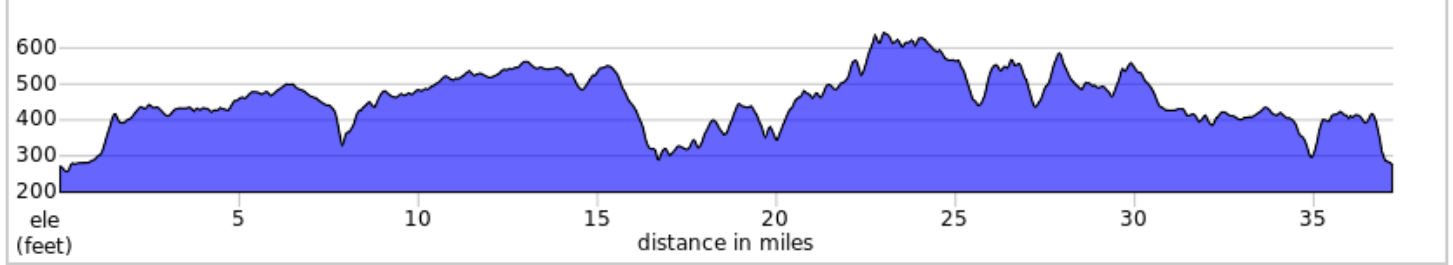

37-ScottsvilleYogaville

A. Howardsville General Store

37-ScottsvilleYogaville

Dist	Next	Note
0.0	0.0	Start of route
0.0	3.0	R onto Valley Street, VA 20
3.0	3.4	R onto White Rock Road, S 695
6.4	2.8	Sharp R onto Rock Island Road, SR 678
9.1	3.9	L turn onto Axtell Rd, Route 627
13.0	3.9	Sharp R onto Howardsville Road, SR 602
16.9	4.0	R onto SR 626, James River Rd; STORE ahead on the L
20.9	5.8	L onto Chestnut Grove Rd, SR 723
26.7	1.1	R onto VA-6 E
27.8	3.0	R onto Porters Rd, SR 627
30.8	1.4	L onto James River Rd, SR 626
32.2	1.5	L to continue on James River Rd, SR 726
33.7	2.9	L to stay on James River Road, SR 726
36.6	0.4	Continue onto Warren Street, State Rte 1302
37.0	0.2	R onto Valley Street, VA 6, VA 20
37.2	0.0	R into parking lot
37.2	0.0	End of route

37.2 miles. +1970/-1962 feet