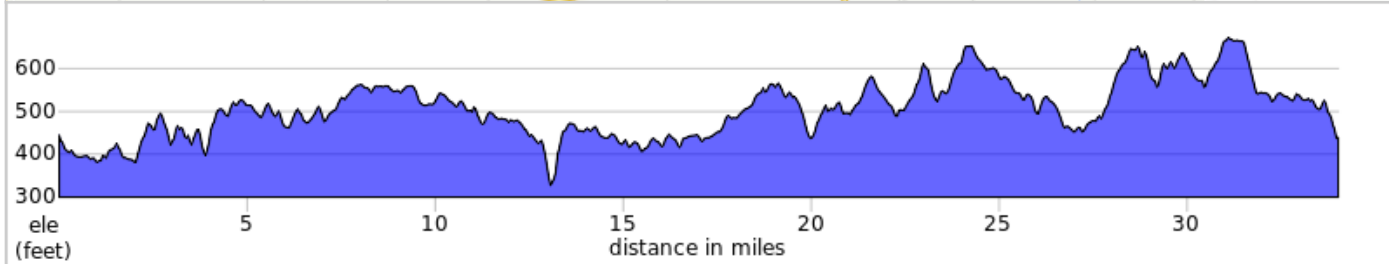

34-WoodridgeAlberene

A. Woodridge Market

34-WoodridgeAlberene

Dist	Next	Note
0.0	0.0	Start of route
0.0	0.3	L onto Red Hill Rd, SR 708
0.3	0.8	R onto VA-20 S
1.1	0.1	L onto Carters Mountain Rd, SR 627
1.2	6.7	R onto Secretarys Rd, SR 708
7.9	0.0	STORE to your L
8.0	0.0	R onto Rolling Rd, SR 620
8.0	6.3	R onto Jefferson Mill Rd, SR 618
14.3	0.0	R onto Blenheim Rd, SR 795
14.3	2.9	L onto Coles Rolling Rd, SR 712
17.2	0.1	Slight L onto Glendower Rd, SR 713
17.3	1.5	R onto Coles Rolling Rd, SR 712
18.8	3.5	Continue across VA 20 onto Esmont Rd, SR 715
22.3	2.0	R onto Alberene Rd, SR 719
24.2	2.2	Continue across Secretarys Sand Rd onto Alberene Rd, SR 719
26.5	1.9	L onto Plank Rd, SR 712
28.4	3.1	R onto Old Lynchburg Rd SR 631
31.5	2.5	R onto Red Hill Rd, SR 708
34.0	0.0	L into parking lot
34.0	0.0	End of route

34.0 miles. +2163/-2165 feet