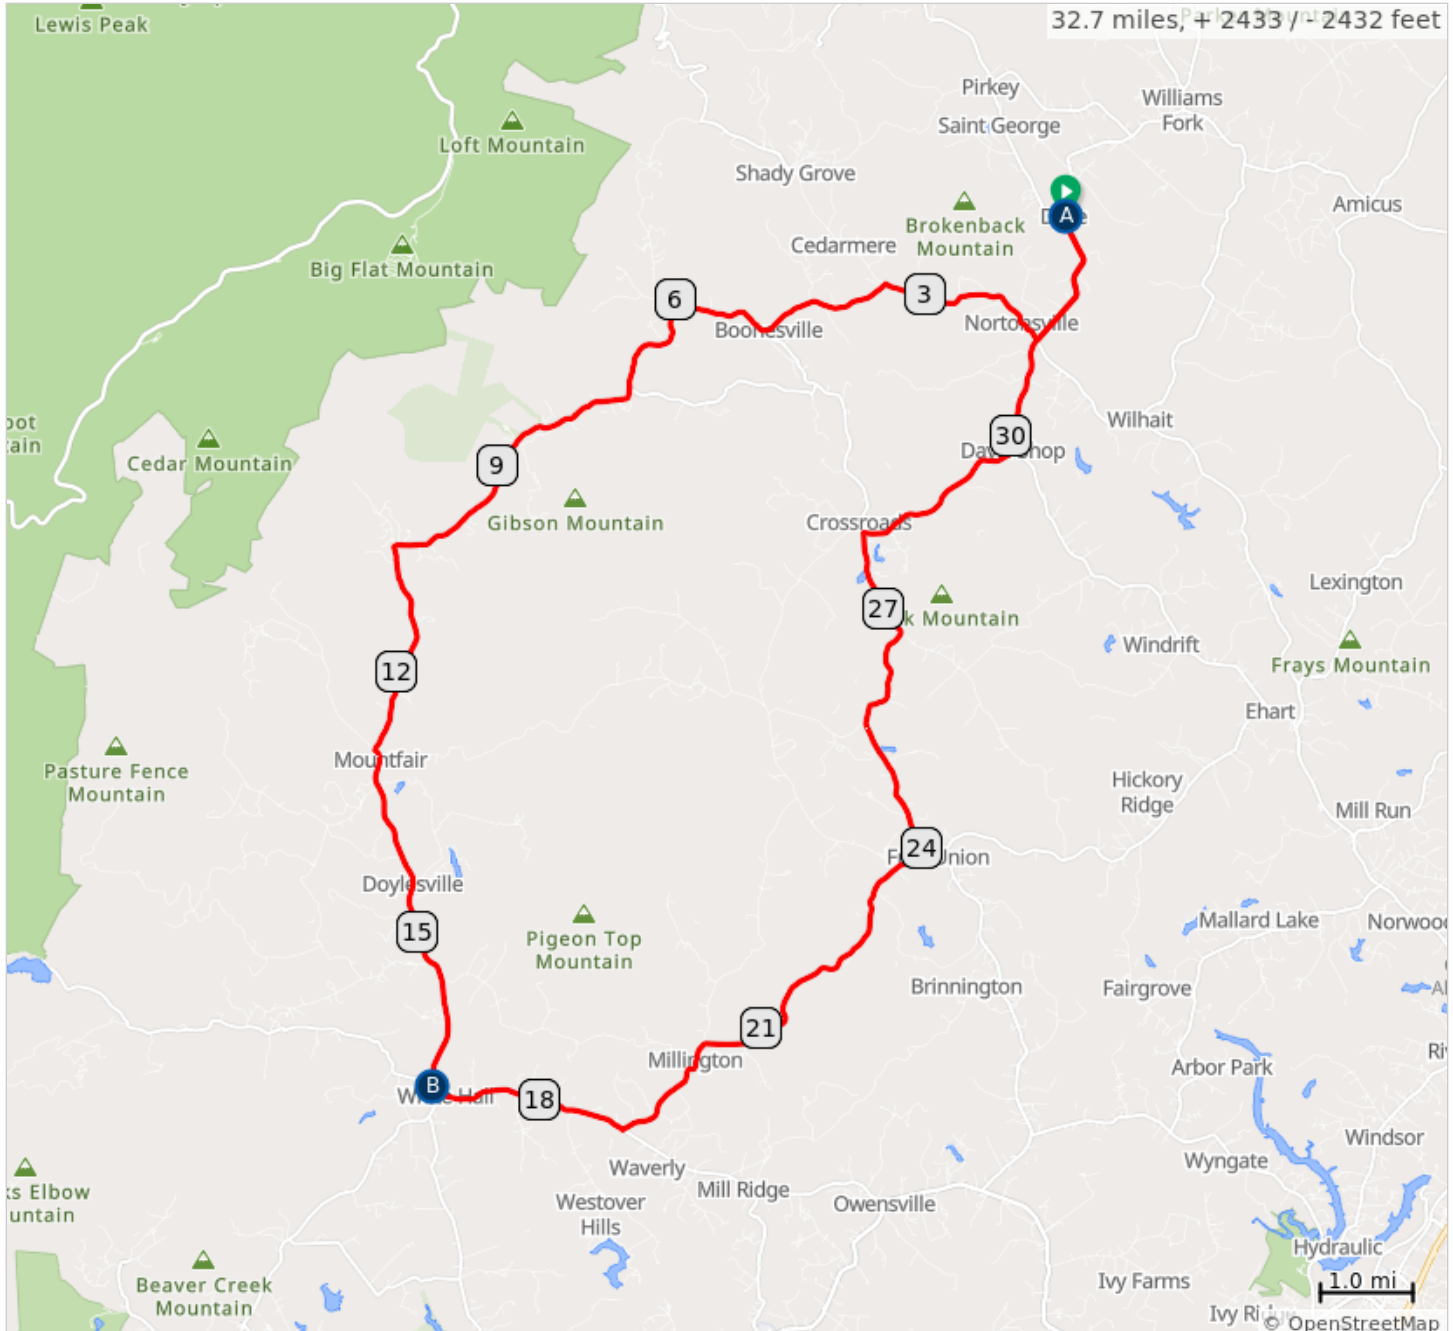

# 33-DykeWhiteHallFreeUnion

- A. Maybelle's Market
- B. Piedmont Store

### 33-DykeWhiteHallFreeUnion

Dist	Next	Note
0.0	0.0	Start of route
0.0	1.5	R onto Dyke Rd, SR 810
1.6	1.9	R onto Simmons Gap Rd, SR 628
3.5	2.5	L onto Boonesville Rd, SR 810
6.0	4.5	Bear slight L onto Blackwells Hollow Rd, SR 810
10.5	2.3	L onto Browns Gap Tnpk, SR 810
12.9	3.8	L to stay on Browns Gap Tnpk, SR 810
16.7	0.2	STORE on the R
16.9	2.0	Continue onto Garth Rd, SR 614
18.9	5.0	L onto Millington Rd, SR 671
23.9	4.0	Sharp L onto Free Union Rd, SR 601
27.9	2.0	R onto Davis Shop Rd, SR 671
29.9	1.2	L onto Markwood Rd, SR 664
31.1	1.5	Continue onto Dyke Rd, SR 810
32.6	0.0	L onto Bacon Hollow Rd, SR 627
32.7	0.0	End of route

32.7 miles. +2374/-2373 feet