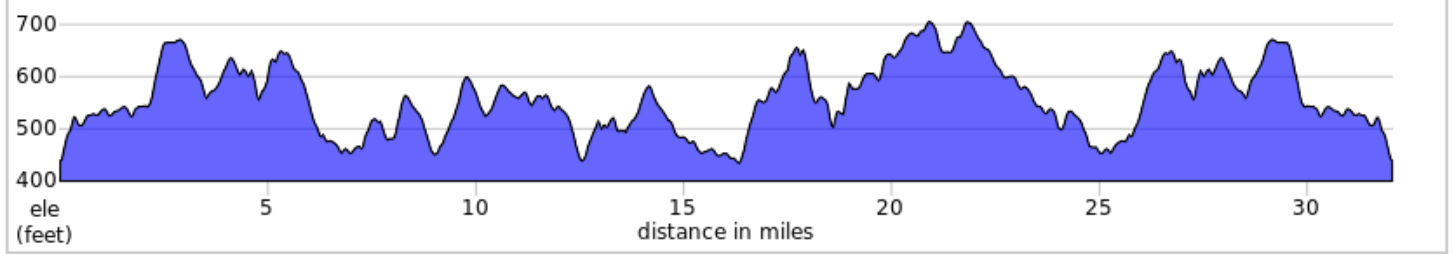

32-KeeneEsmont

32.0 miles, + 2072 / - 2073 feet

32-KeeneEsmont

0.0	0.0	Start of route
0.0	2.5	R onto Red Hill Road, SR 708
2.5	3.1	L onto Old Lynchburg Road, SR 631
5.6	5.7	L onto Plank Road, SR 712
11.3	5.0	R onto Esmont Road, SR 715
16.3	2.5	R onto Irish Road, VA 6
18.8	0.2	R onto Secretarys Sand Road, SR 755; STEEP CLIMB
19.1	3.2	Continue on Secretarys Sand Rd; SR 717
22.3	2.2	L onto Alberene Road, SR 719
24.5	1.9	L onto Plank Road, SR 712
26.4	3.1	R onto Old Lynchburg Road, SR 631
29.6	2.5	R onto Red Hill Road, SR 708
32.0	0.0	L into parking lot
32.0	0.0	End of route

32.0 miles. +1989/-1989 feet