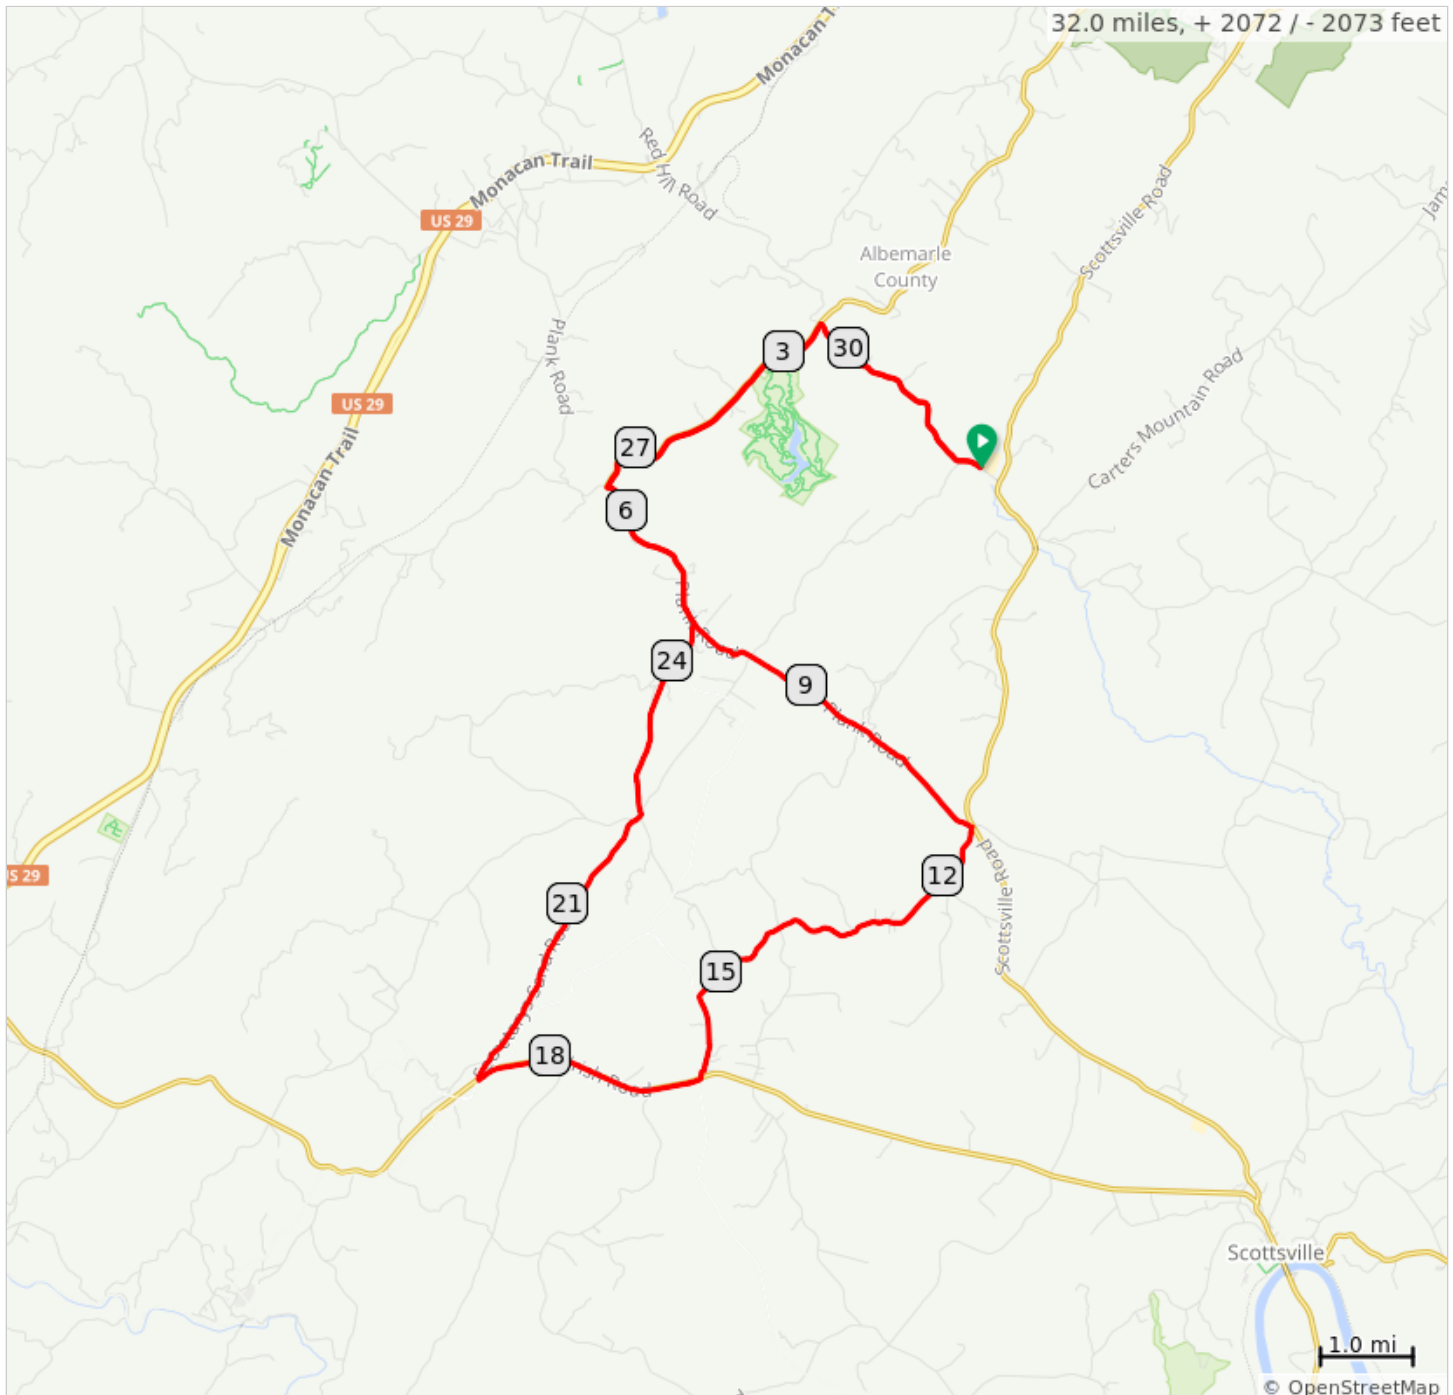

32-KeeneEsmont

32.0 miles, + 2072 / - 2073 feet

32-KeeneEsmont

0.0	0.0	Start of route
0.0	2.5	R onto Red Hill Road, SR 708
2.5	3.1	L onto Old Lynchburg Road, SR 631
5.6	5.7	L onto Plank Road, SR 712
11.3	5.0	R onto Esmont Road, SR 715
16.3	2.5	R onto Irish Road, VA 6
18.8	0.2	R onto Secretarys Sand Road, SR 755; STEEP CLIMB
19.1	3.2	Continue on Secretarys Sand Rd; SR 717
22.3	2.2	L onto Alberene Road, SR 719
24.5	1.9	L onto Plank Road, SR 712
26.4	3.1	R onto Old Lynchburg Road, SR 631
29.6	2.5	R onto Red Hill Road, SR 708
32.0	0.0	L into parking lot
32.0	0.0	End of route

32.0 miles. +1989/-1989 feet