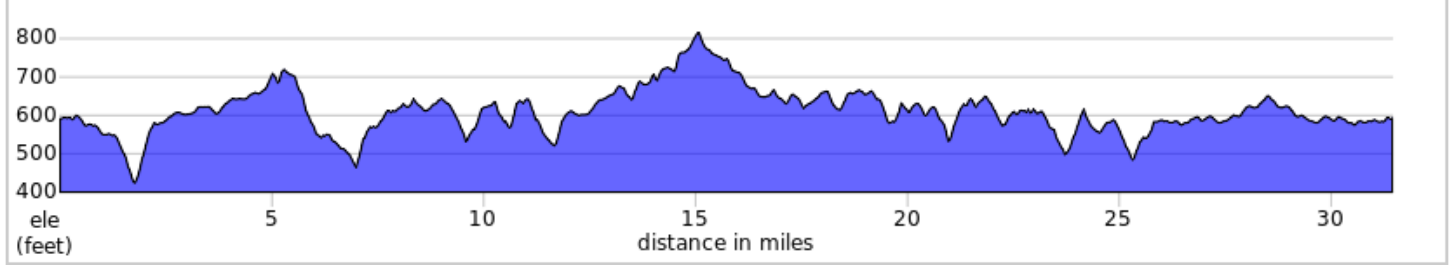

# 31-DykeBuckMountain

## 31-DykeBuckMountain

Dist	Next	Note
0.0	0.0	Start of route
0.0	0.2	L onto Free Union Rd, SR 601
0.2	5.0	Sharp R onto Buck Mountain Rd, SR 665
5.1	4.1	Sharp L onto Simmons Gap Rd, SR 663
9.3	0.7	R onto Plunkett Rd, SR 603
9.9	1.9	Continue onto Bingham Mtn Rd, SR 603
11.9	1.4	L onto March Rd, SR 612
13.3	0.1	R onto Dyke Rd, SR 810
13.4	1.9	L onto Evergreen Church Rd, SR 615
15.3	1.7	L onto Bacon Hollow Rd, SR 627
17.1	0.0	STORE on the R
17.1	1.5	R onto Dyke Rd, SR 810
18.6	1.2	Continue onto Markwood Rd, SR 664
19.9	2.0	R onto Davis Shop Rd, SR 671
21.8	4.0	L onto Free Union Rd, SR 601
25.8	0.3	Sharp R onto Millington Rd, SR 665
26.2	2.3	Slight R onto Wesley Chapel Rd, SR 609
28.5	2.4	Around on Wesley Chapel Rd, SR 609
30.9	0.3	Slight L onto Millington Rd, SR 665
31.2	0.2	Slight R onto Free Union Rd, SR 601
31.4	0.0	R into parking lot
31.4	0.0	End of route

31.4 miles. +1874/-1873 feet