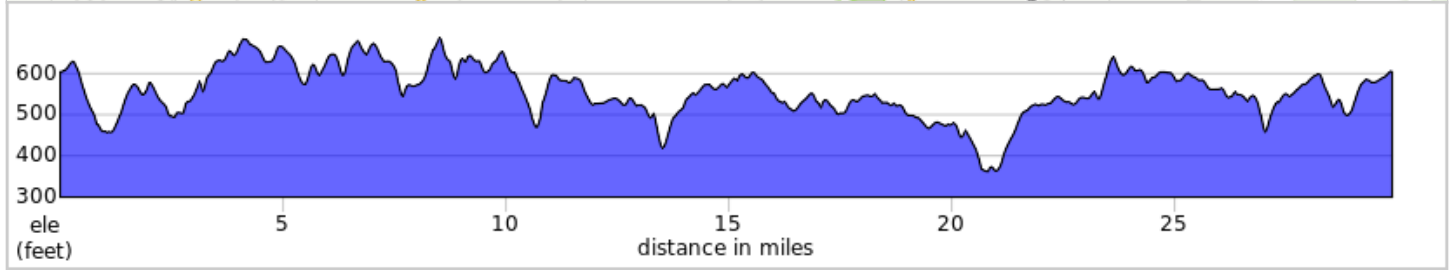

30-MadisonGreene

29.9 miles, + 1988 / - 1989 feet

30-MadisonGreene

0.0	0.0	Start of route
0.0	0.3	L onto S Main St
0.3	2.9	R onto Thrift Rd, SR 657
3.1	1.2	L to stay on SR 657, Thrift Rd
4.3	0.4	R onto VA-230 W, Wolfstown-Hood Rd
4.7	1.5	L onto SR 663, Willis Rd
6.2	0.5	Slight R onto SR 663
6.7	0.8	L onto Shelby Road, SR 662
7.5	3.6	R onto Seville Road, SR 621
11.1	4.2	Continue straight across US 29; CAUTION
15.3	3.3	R onto South Blue Ridge Turnpike, VA 231
18.6	1.4	Keep L onto Tatums School Road, SR 620
20.0	0.5	Sharp L onto SR 616, Tatums School Rd
20.5	3.2	Keep L onto SR 616, Locust Grove Church Rd
23.6	4.6	Continue straight onto Good Hope Church Road, SR 616
28.3	1.1	Continue onto Oak Park Road, SR 634
29.4	0.3	Continue straight across US 29 onto Washington St., SR 634; CAUTION
29.7	0.2	L onto North Main Street, US 29 Business, VA 231
29.9	0.0	L into parking lot
29.9	0.0	End of route

29.9 miles. +1939/-1939 feet