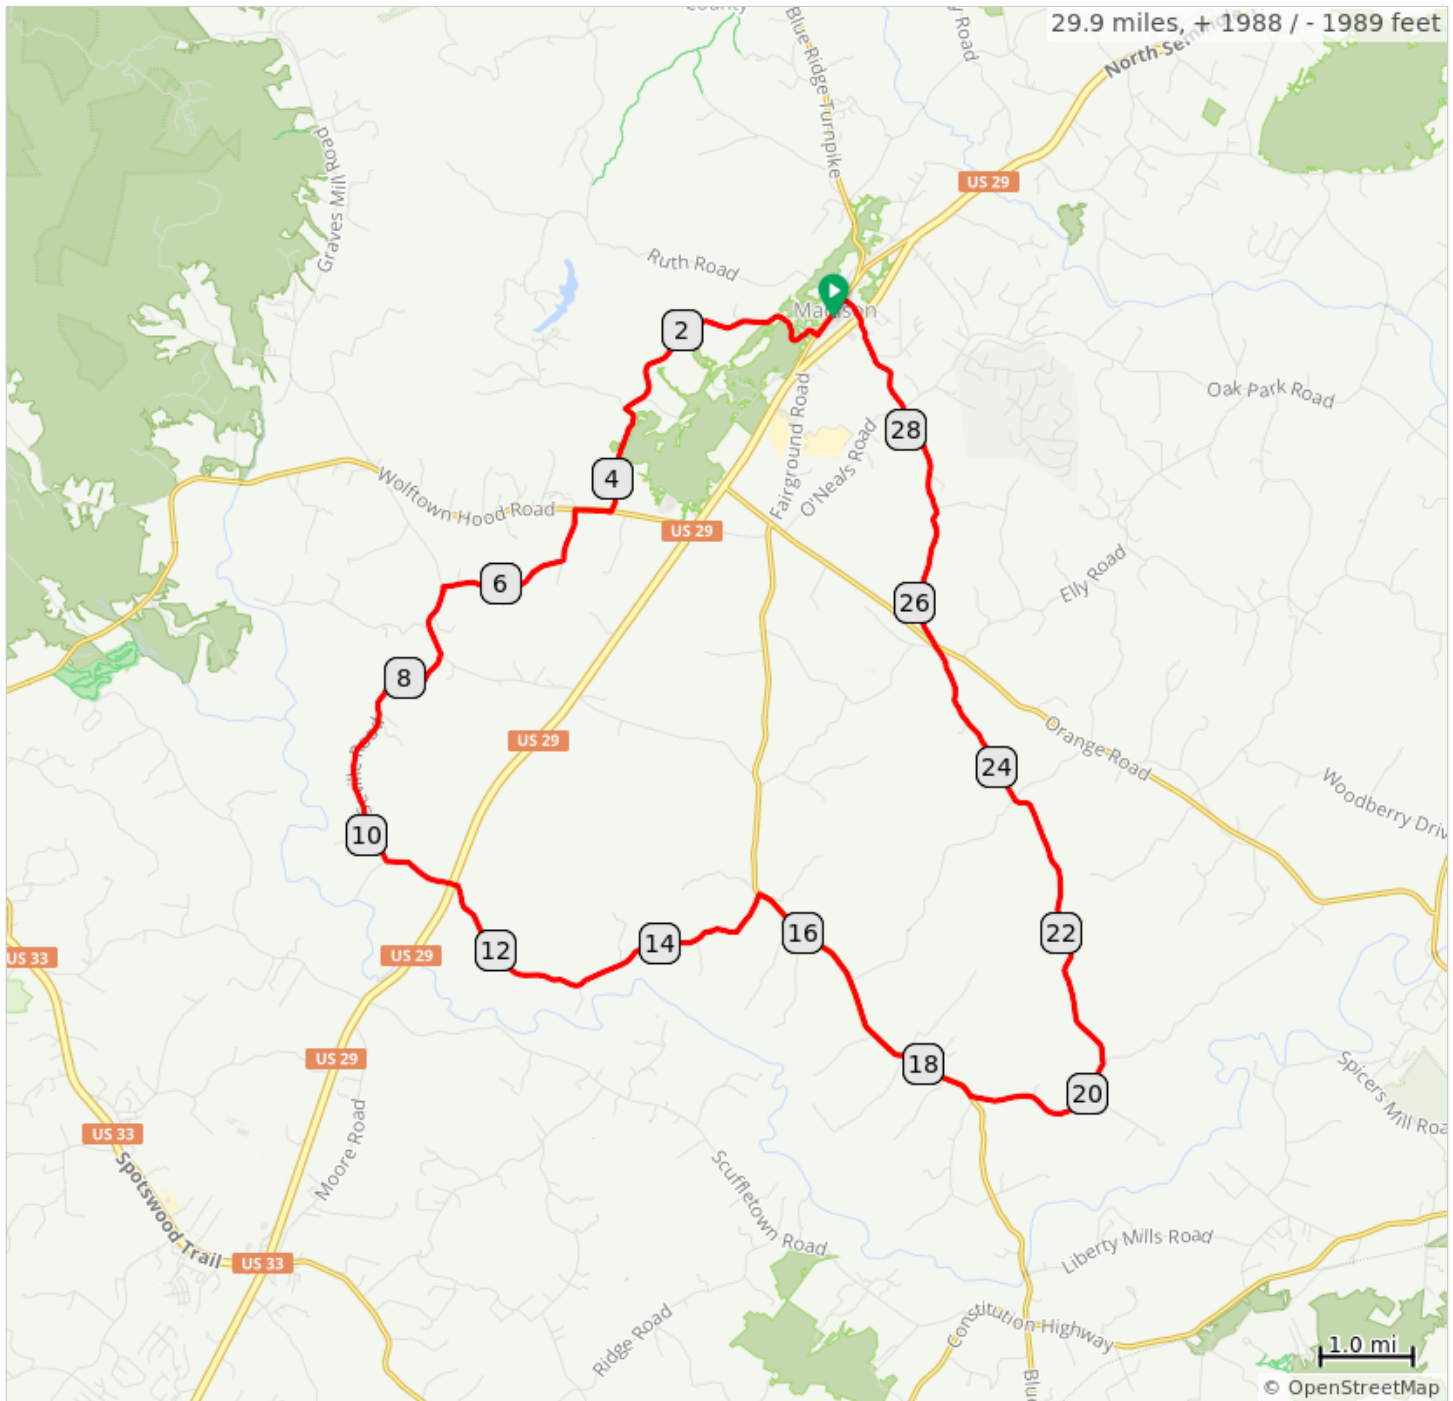

30-MadisonGreene

29.9 miles, + 1988 / - 1989 feet

30-MadisonGreene

0.0	0.0	Start of route
0.0	0.3	L onto S Main St
0.3	2.9	R onto Thrift Rd, SR 657
3.1	1.2	L to stay on SR 657, Thrift Rd
4.3	0.4	R onto VA-230 W, Wolfstown-Hood Rd
4.7	1.5	L onto SR 663, Willis Rd
6.2	0.5	Slight R onto SR 663
6.7	0.8	L onto Shelby Road, SR 662
7.5	3.6	R onto Seville Road, SR 621
11.1	4.2	Continue straight across US 29; CAUTION
15.3	3.3	R onto South Blue Ridge Turnpike, VA 231
18.6	1.4	Keep L onto Tatums School Road, SR 620
20.0	0.5	Sharp L onto SR 616, Tatums School Rd
20.5	3.2	Keep L onto SR 616, Locust Grove Church Rd
23.6	4.6	Continue straight onto Good Hope Church Road, SR 616
28.3	1.1	Continue onto Oak Park Road, SR 634
29.4	0.3	Continue straight across US 29 onto Washington St., SR 634; CAUTION
29.7	0.2	L onto North Main Street, US 29 Business, VA 231
29.9	0.0	L into parking lot
29.9	0.0	End of route

29.9 miles. +1939/-1939 feet