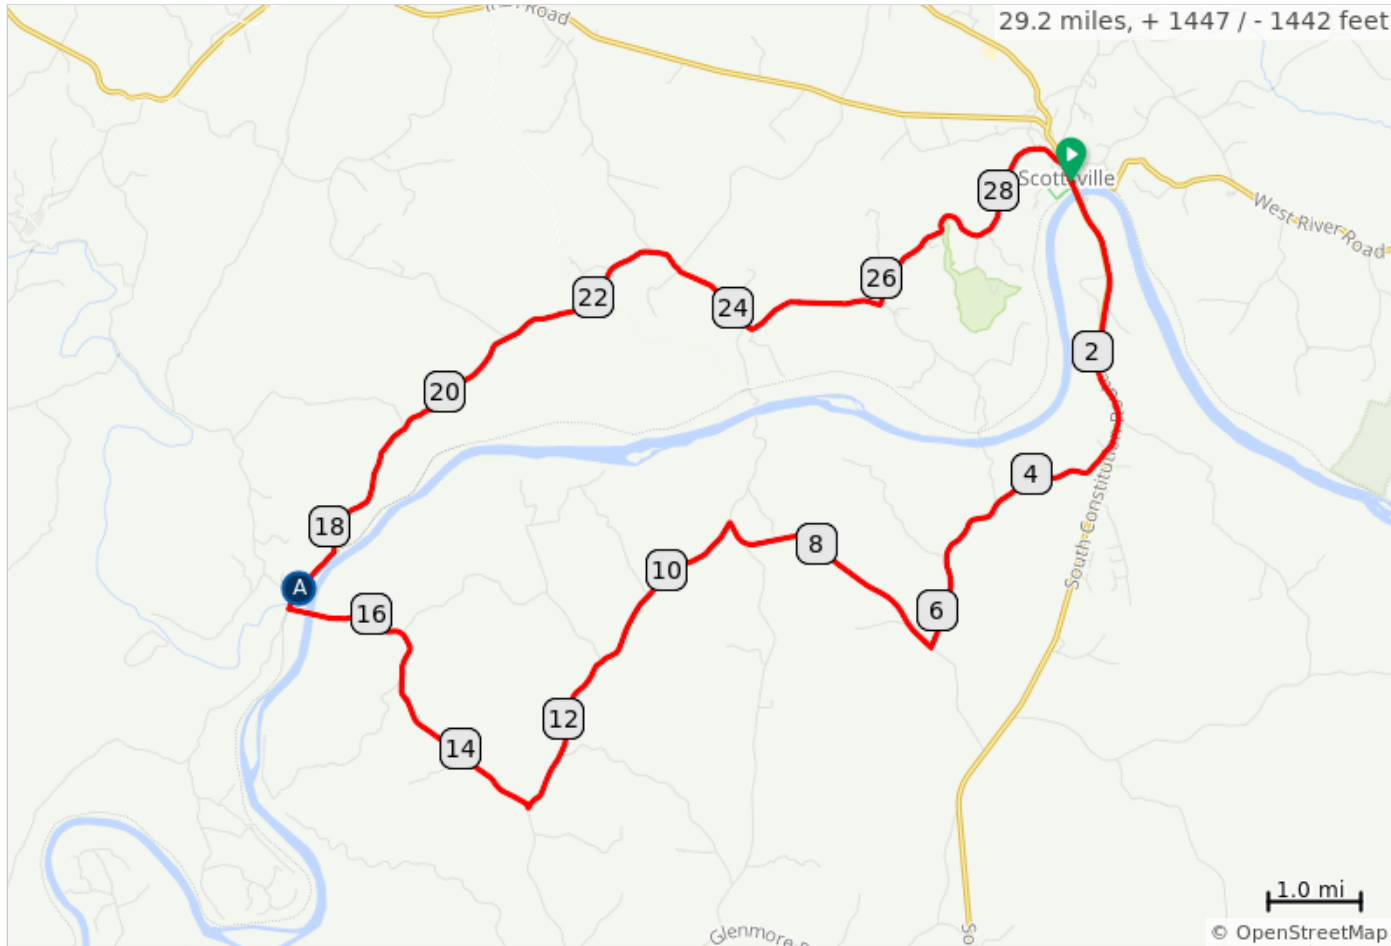

29-ScottsvilleYogaville

A. [Howardsville General Store](#)

29-ScottsvilleYogaville

0.0	0.0	Start of route
0.0	3.0	R onto Valley Street, VA 20
3.0	3.4	R onto White Rock Road, SR 695
6.4	2.8	Sharp R onto Rock Island Road, SR 678
9.1	3.9	Sharp L on SR 627, Axtell Rd
13.0	3.9	Sharp R onto Howardsville Road, SR 602
16.9	6.3	R onto SR 626, James River Rd; STORE ahead on the L
23.2	1.0	Continue straight on James River Rd, SR 627
24.2	1.5	L to continue on James River Rd, SR 726
25.7	2.9	L to stay on James River Road, SR 726
28.7	0.4	Continue onto Warren Street, State Rte 1302
29.0	0.2	R onto Valley Street, VA 6, VA 20
29.2	0.0	R into parking lot
29.2	0.0	End of route

29.2 miles. +1385/-1377 feet

Charlottesville Bicycle Club