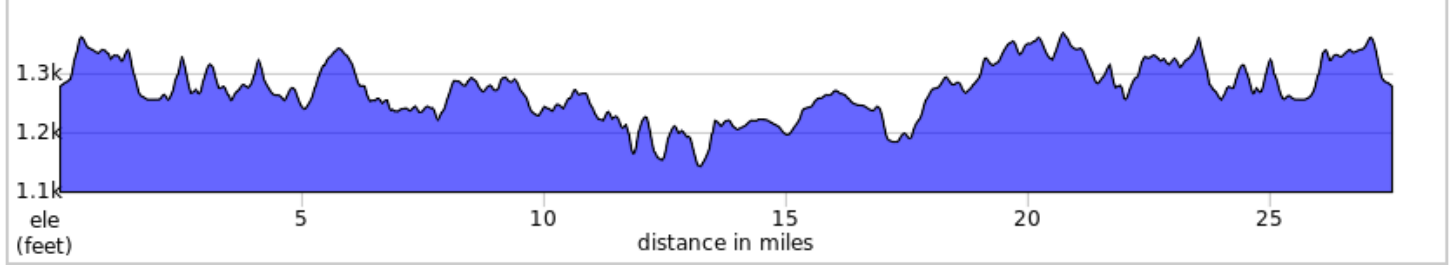

## 28-NewHope

Dist	Next	Note
0.0	0.0	Start of route
0.0	0.0	R onto Arch Ave
0.1	0.0	L onto W Broad St, Route 250
0.1	0.5	R onto Mill St/Port Republic Rd, SR 865
0.6	0.0	L onto Dogwood St, then turn R
0.6	10.4	R onto Sherwood Ave, SR 865
11.0	2.5	L onto SR 778, Patterson Mill Rd
13.5	2.5	L onto SR 608, Battlefield Rd
16.0	0.2	STORE on the L
16.2	1.3	Continue onto Long Meadow Road, SR 608
17.5	3.0	Sharp L onto Madrid Rd, SR 785
20.5	0.4	R onto Hildebrand Church Rd, SR 619
20.9	0.8	L onto Brower Rd, SR 782
21.6	0.8	L onto Oak Grove Church Rd, SR 796
22.4	0.4	Sharp R onto Cattle Scales Rd, SR 828
22.8	0.9	L onto George Home Rd
23.7	3.2	R onto Rockfish Rd, SR 865
26.9	0.0	L onto Dogwood St
26.9	0.5	R onto Port Republic Rd, SR 865
27.4	0.0	L onto West Broad St, US 250, US 340 TRK
27.5	0.0	R onto Arch Ave
27.5	0.0	L into parking lot
27.5	0.0	End of route

27.5 miles. +1522/-1522 feet