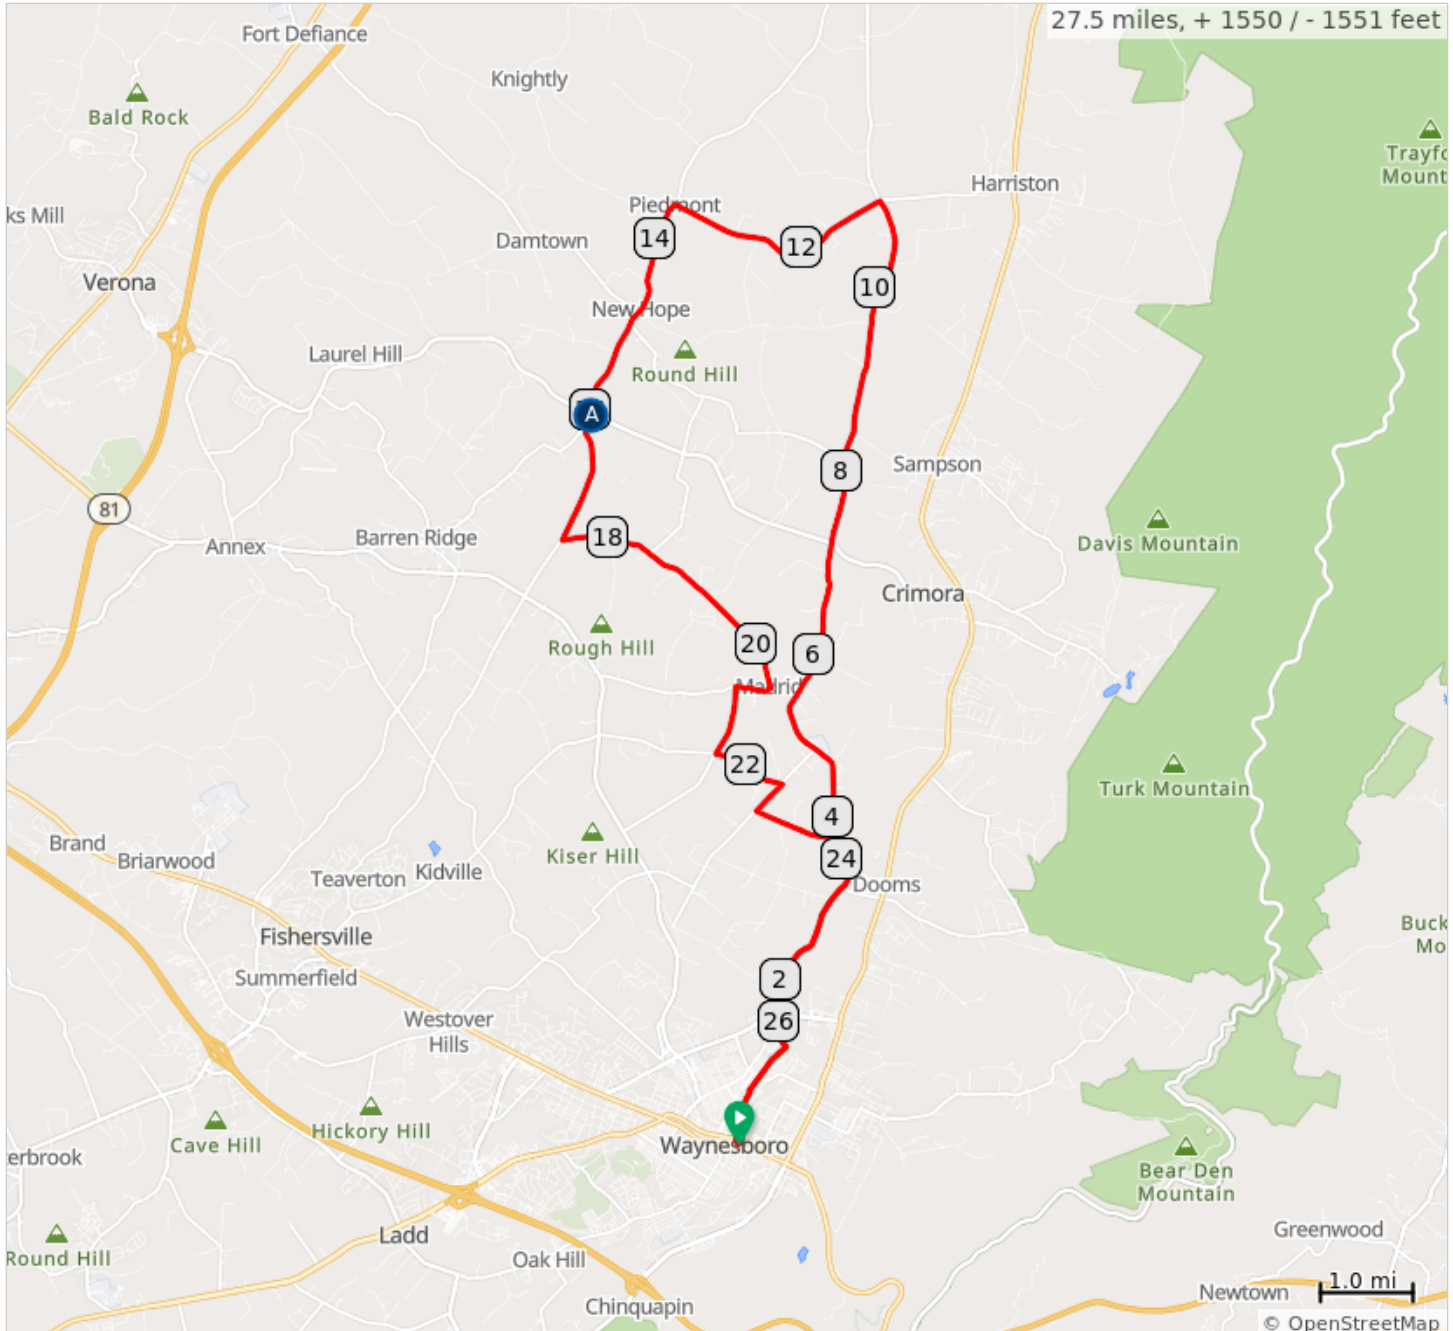

# 28-NewHope

## A. New Hope Grocery

## 28-NewHope

Dist	Next	Note
0.0	0.0	Start of route
0.0	0.0	R onto Arch Ave
0.1	0.0	L onto W Broad St, Route 250
0.1	0.5	R onto Mill St/Port Republic Rd, SR 865
0.6	0.0	L onto Dogwood St, then turn R
0.6	10.4	R onto Sherwood Ave, SR 865
11.0	2.5	L onto SR 778, Patterson Mill Rd
13.5	2.5	L onto SR 608, Battlefield Rd
16.0	0.2	STORE on the L
16.2	1.3	Continue onto Long Meadow Road, SR 608
17.5	3.0	Sharp L onto Madrid Rd, SR 785
20.5	0.4	R onto Hildebrand Church Rd, SR 619
20.9	0.8	L onto Brower Rd, SR 782
21.6	0.8	L onto Oak Grove Church Rd, SR 796
22.4	0.4	Sharp R onto Cattle Scales Rd, SR 828
22.8	0.9	L onto George Home Rd
23.7	3.2	R onto Rockfish Rd, SR 865
26.9	0.0	L onto Dogwood St
26.9	0.5	R onto Port Republic Rd, SR 865
27.4	0.0	L onto West Broad St, US 250, US 340 TRK
27.5	0.0	R onto Arch Ave
27.5	0.0	L into parking lot
27.5	0.0	End of route

27.5 miles. +1522/-1522 feet