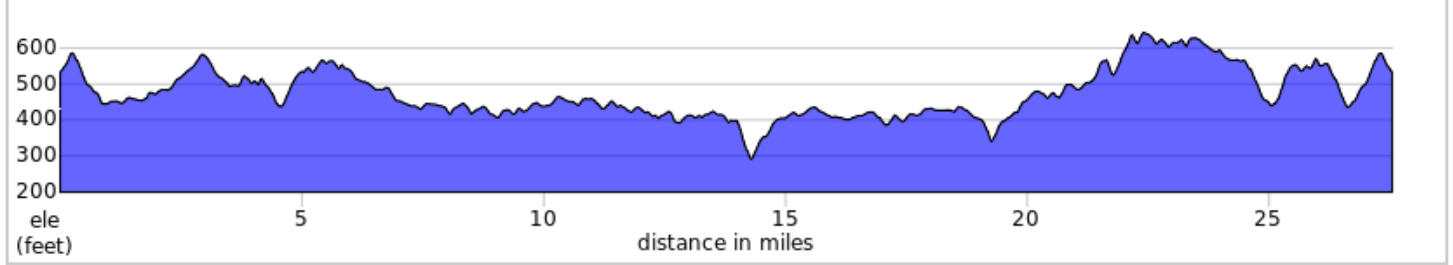

28-KeeneScottsville

A. Food Lion

28-KeeneScottsville

Dist	Next	Note
0.0	0.0	Start of route
0.0	0.3	L onto Porters Rd, SR 627
0.3	0.4	L onto VA-6 W
0.7	0.2	Slight R onto Paces Store Rd, SR 753
0.9	4.9	R onto Esmont Rd, SR 715
5.8	1.5	Cross VA-20; CAUTION; Continue onto Coles Rolling Rd, SR 712
7.3	0.1	L onto Glendower Rd, SR 713
7.3	2.9	Slight R onto Coles Rolling Rd, SR 712
10.2	1.3	R onto Blenheim Rd, SR 795
11.6	0.6	R onto James River Rd, SR 726
12.2	0.4	STORE; Food Lion on the R
12.6	2.9	R to stay on James River Rd, SR 726
15.5	4.8	R to stay on James River Rd, SR 726
20.3	5.8	R onto Chestnut Grove Rd, SR 723
26.1	1.1	R onto VA-6 E
27.2	0.3	R onto Porters Rd, SR 627
27.5	0.0	R onto Simpson Park Dr
27.5	0.0	End of route

27.5 miles. +1580/-1581 feet