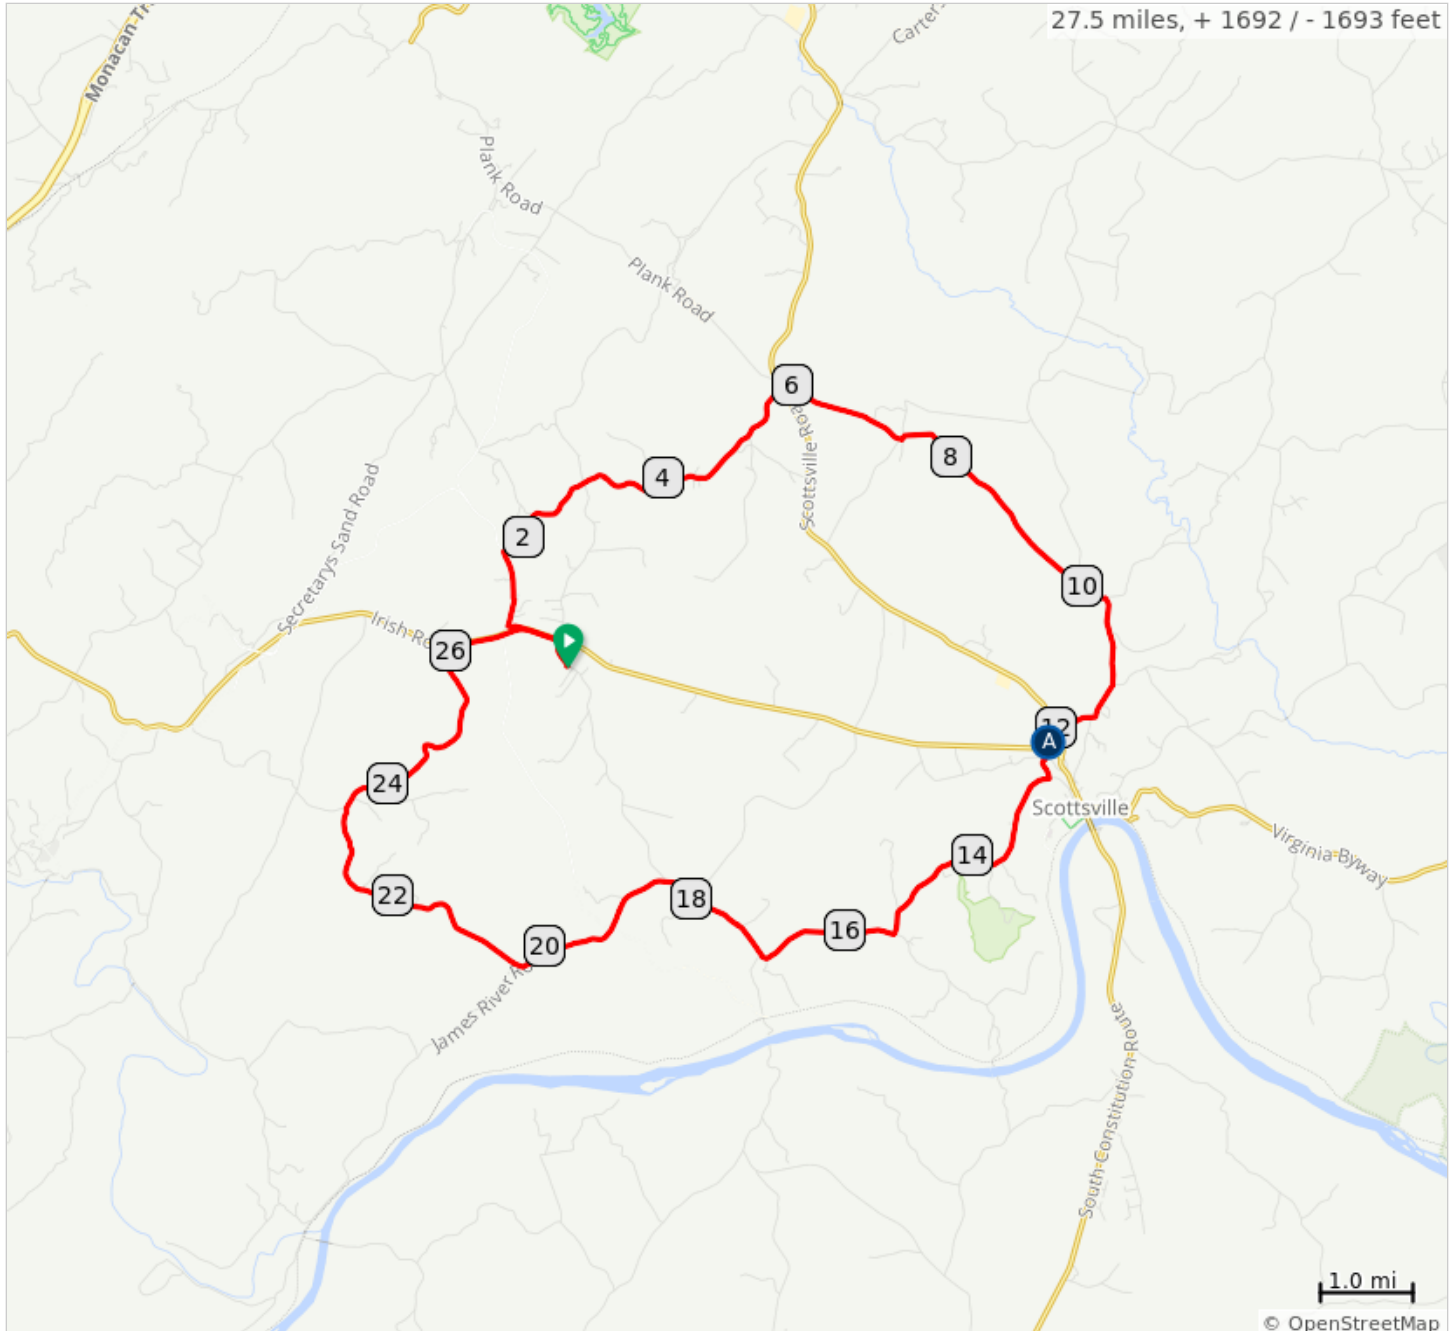

28-KeeneScottsville

A. Food Lion

28-KeeneScottsville

Dist	Next	Note
0.0	0.0	Start of route
0.0	0.3	L onto Porters Rd, SR 627
0.3	0.4	L onto VA-6 W
0.7	0.2	Slight R onto Paces Store Rd, SR 753
0.9	4.9	R onto Esmont Rd, SR 715
5.8	1.5	Cross VA-20; CAUTION; Continue onto Coles Rolling Rd, SR 712
7.3	0.1	L onto Glendower Rd, SR 713
7.3	2.9	Slight R onto Coles Rolling Rd, SR 712
10.2	1.3	R onto Blenheim Rd, SR 795
11.6	0.6	R onto James River Rd, SR 726
12.2	0.4	STORE; Food Lion on the R
12.6	2.9	R to stay on James River Rd, SR 726
15.5	4.8	R to stay on James River Rd, SR 726
20.3	5.8	R onto Chestnut Grove Rd, SR 723
26.1	1.1	R onto VA-6 E
27.2	0.3	R onto Porters Rd, SR 627
27.5	0.0	R onto Simpson Park Dr
27.5	0.0	End of route

27.5 miles. +1580/-1581 feet