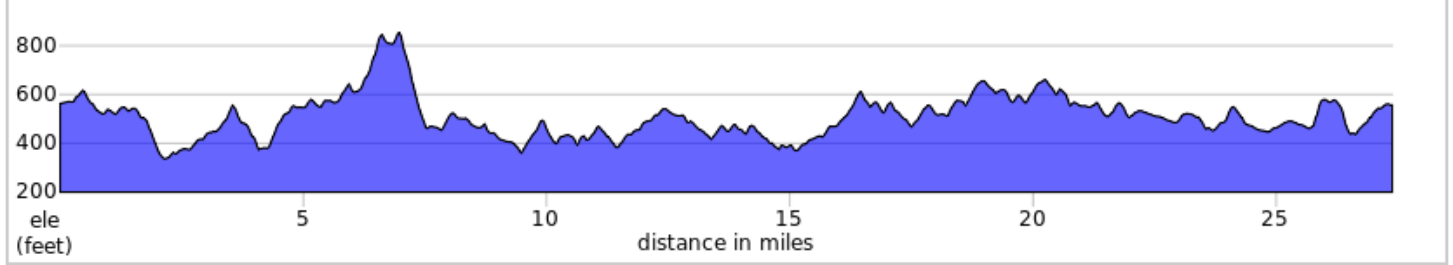

27-MountDoomThreeCreeks

27-MountDoomThreeCreeks

0.0	0.0	Start of route
0.0	0.4	L out of parking lot onto Rockfish Crossing, State Rte 722
0.4	3.8	Sharp R onto Carter Road, State Route 645
4.2	2.0	Continue onto State Rte 646, Carter Rd
6.2	3.1	L onto State Rte 604, Warminster Rd
9.3	3.0	R onto State Rte 626, Cabell Rd
12.2	2.6	Continue straight onto Union Hill Dr, State Rte 626
14.8	0.3	R onto State Rte 626/State Rte 647, Norwood Rd
15.1	3.8	R onto State Rte 647, Findlay Gap Rd
18.9	2.4	R onto State Rte 722, Keys Church Rd
21.3	6.1	Continue straight across VA 56 onto State Rte 722, Glade Rd
27.4	0.0	L into parking lot

27.4 miles. +2745/-2752 feet