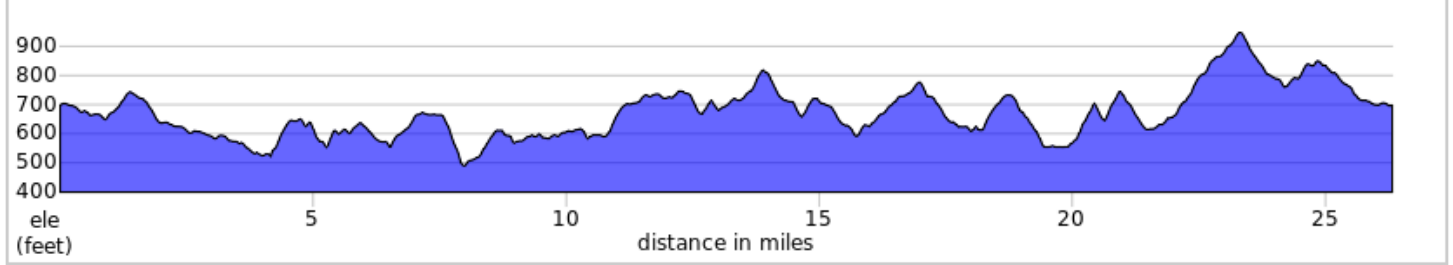

26-NorthGardenBatesville

A. Batesville Market

26-NorthGardenBatesville

Dist	Next	Note
0.0	0.0	Start of route
0.0	0.9	L onto Plank Rd, SR 692
0.9	3.5	Continue on Plank Rd, SR 712
4.4	3.1	L onto Old Lynchburg Rd, SR 631
7.6	2.9	L onto Red Hill Rd, SR 708
10.4	1.9	Cross US-29; CAUTION; fast cars
12.3	2.7	R onto Taylors Gap Rd, SR 708
15.0	4.4	L onto Dick Woods Rd, SR 637
19.4	2.0	L onto Miller School Rd, SR 635
21.4	0.0	R on Plank Rd for STORE
21.4	4.8	L onto Plank Rd, SR 692
26.2	0.1	Cross US-29; CAUTION; fast cars
26.3	0.0	L into parking lot
26.3	0.0	End of route

26.3 miles. +2054/-2056 feet