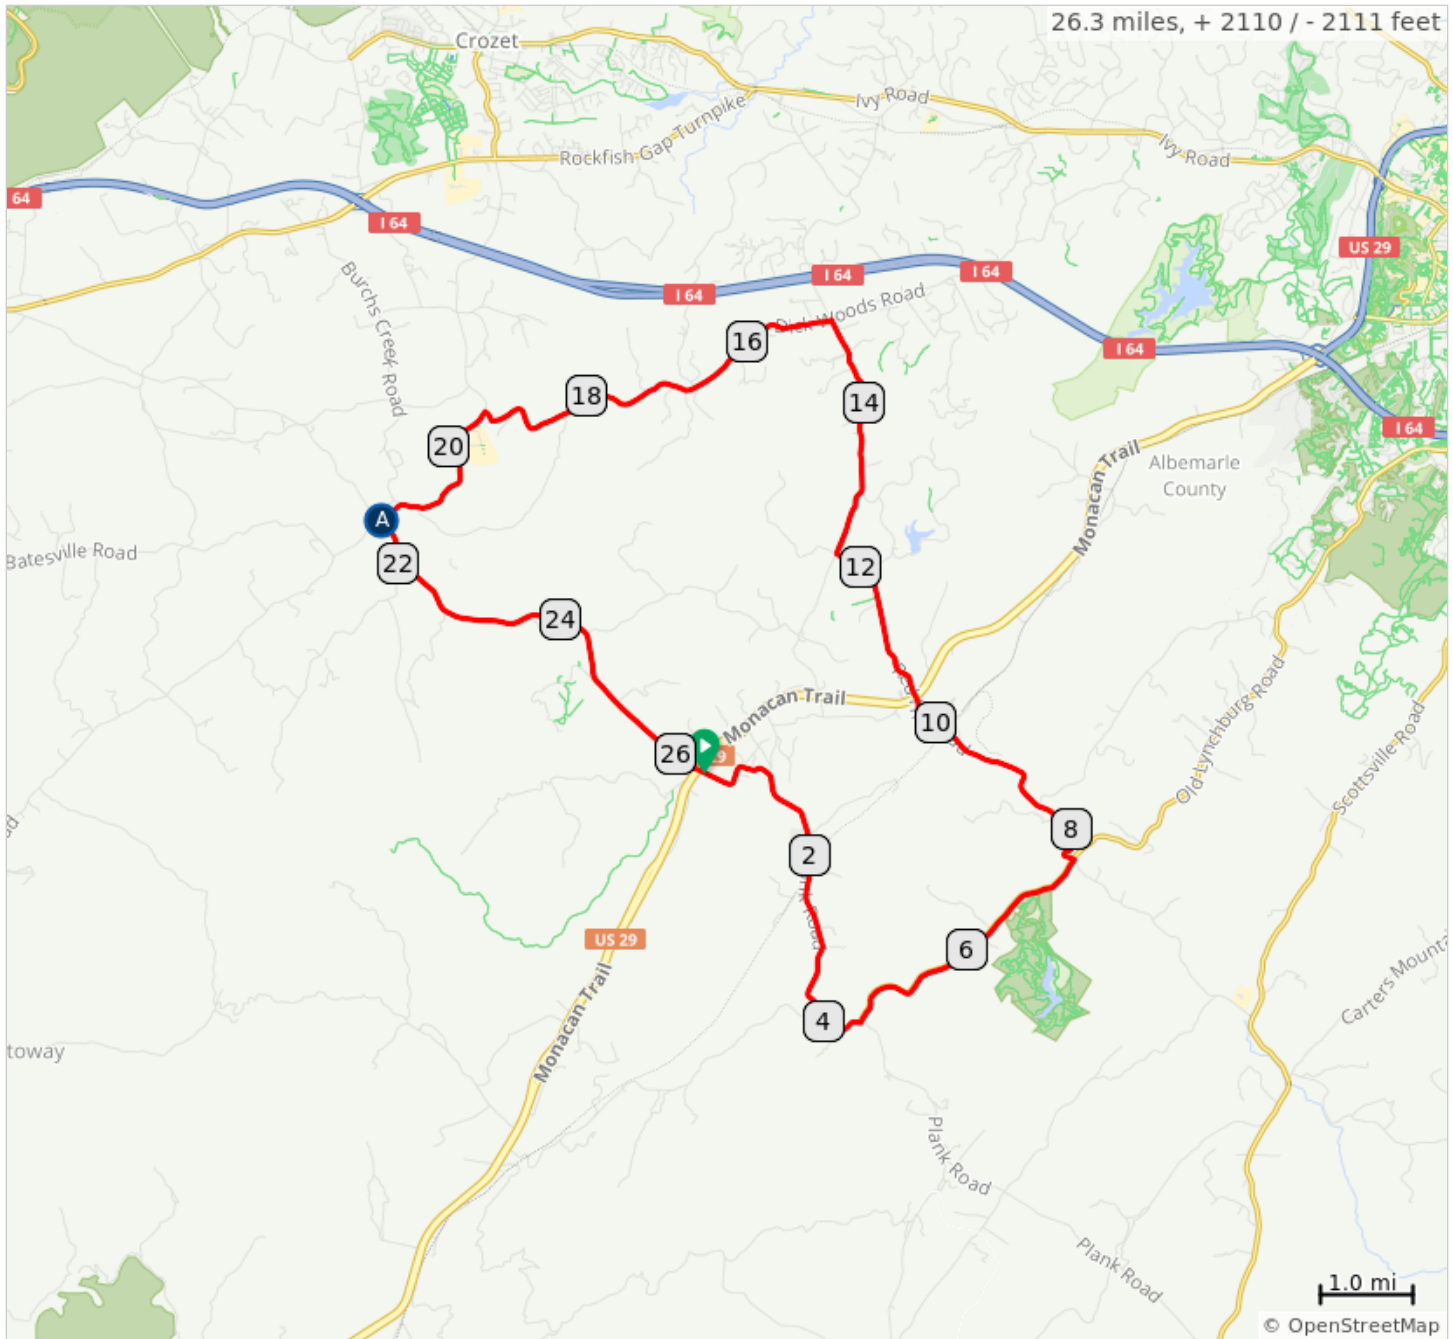

26-NorthGardenBatesville

A. Batesville Market

26-NorthGardenBatesville

Dist	Next	Note
0.0	0.0	Start of route
0.0	0.9	L onto Plank Rd, SR 692
0.9	3.5	Continue on Plank Rd, SR 712
4.4	3.1	L onto Old Lynchburg Rd, SR 631
7.6	2.9	L onto Red Hill Rd, SR 708
10.4	1.9	Cross US-29; CAUTION; fast cars
12.3	2.7	R onto Taylors Gap Rd, SR 708
15.0	4.4	L onto Dick Woods Rd, SR 637
19.4	2.0	L onto Miller School Rd, SR 635
21.4	0.0	R on Plank Rd for STORE
21.4	4.8	L onto Plank Rd, SR 692
26.2	0.1	Cross US-29; CAUTION; fast cars
26.3	0.0	L into parking lot
26.3	0.0	End of route

26.3 miles. +2054/-2056 feet