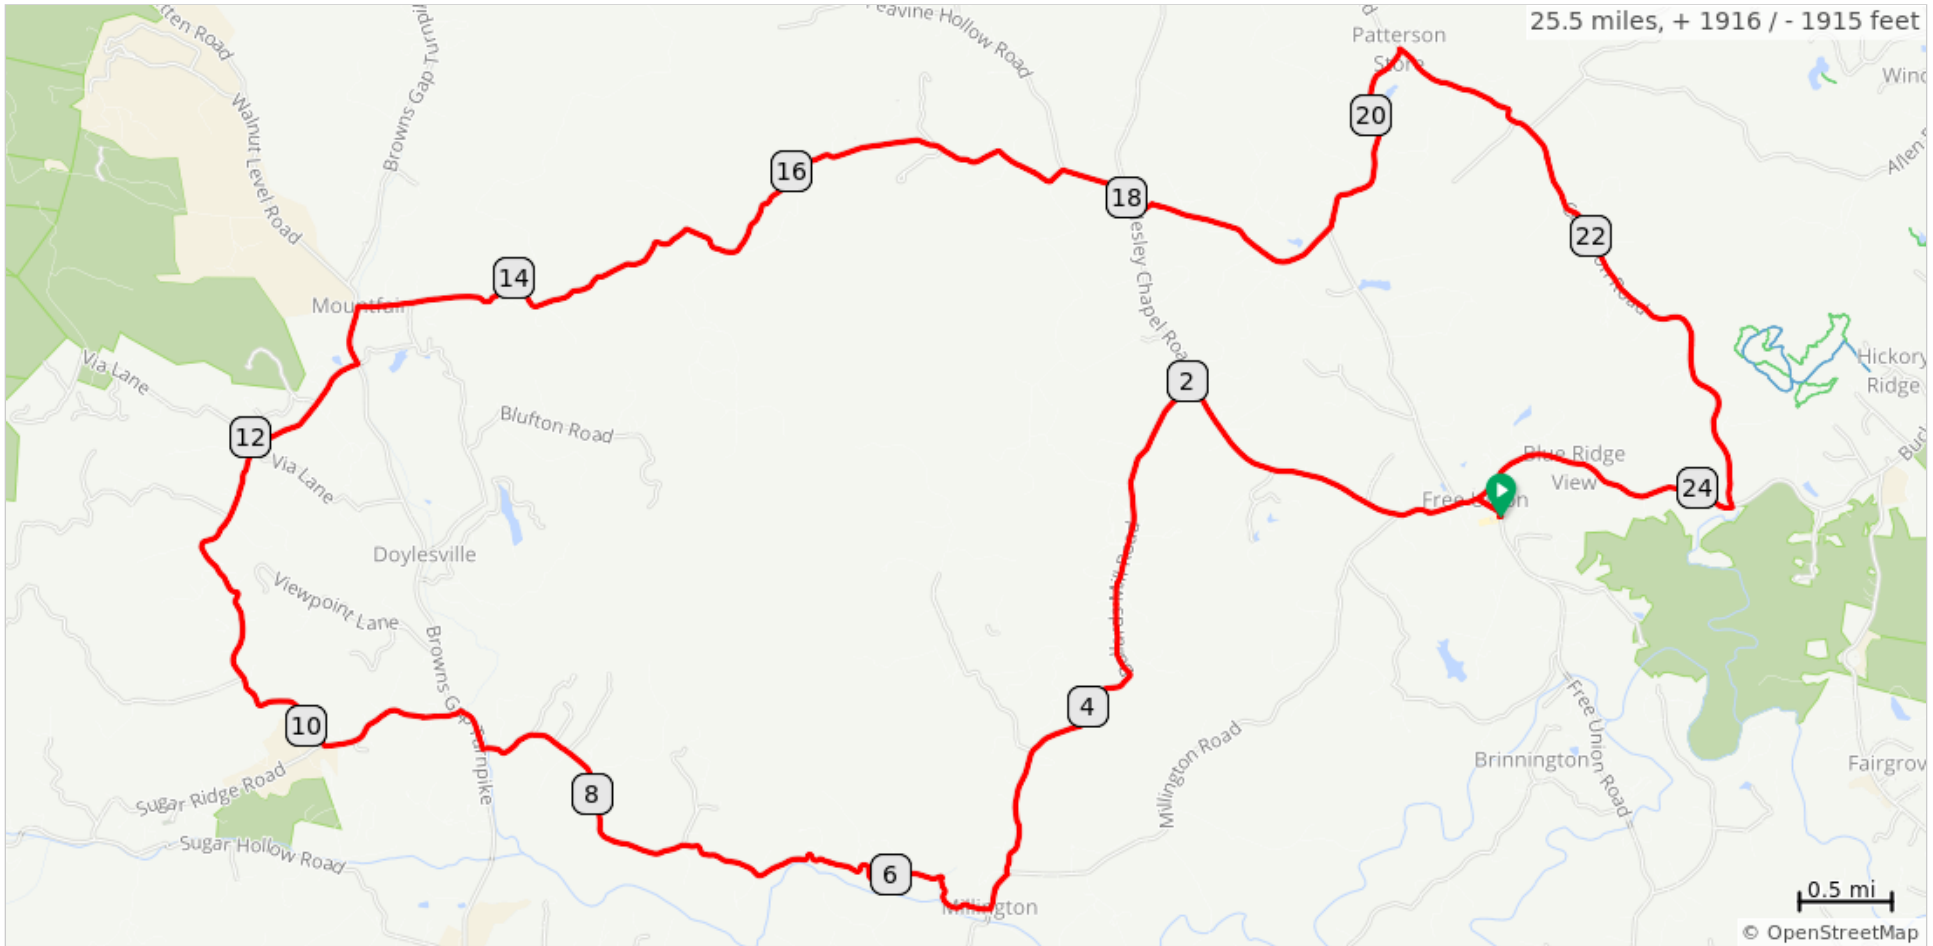

26-FreeUnionMountfair

26-FreeUnionMountfair

0.0	0.0	Start of route
0.0	0.2	L onto Free Union Road, State Rte 601
0.3	0.3	Keep L onto Millington Road, State Rte 665
0.6	1.4	Slight R onto Wesley Chapel Rd, State Rte 609
2.0	3.1	L onto Ballards Mill Rd, State Rte 671
5.1	0.2	R to stay on State Rte 671, Millington Rd
5.3	3.5	R just before the bridge onto Clark Rd, State Rte 674
8.8	0.2	R onto State Rte 810, Browns Gap Tpk
9.1	0.8	L onto Break Heart Rd, State Rte 674
9.9	0.6	R to stay on Break Heart Rd, State Rte 673
10.5	2.2	Continue onto Slam Gate Rd, State Rte 673
12.7	0.3	L onto State Rte 810, Browns Gap Tpk
13.1	4.9	R onto State Rte 668, Fox Mtn Rd
18.0	0.1	Continue onto State Rte 671, Wesley Chapel Rd
18.1	1.2	L onto State Rte 668, Chapel Spring Rd
19.3	1.2	Slight L onto State Rte 601, Free Union Rd
20.4	3.4	R onto Catterton Rd, State Rte 667
23.8	1.6	R onto Buck Mountain Rd, State Rte 665
25.4	0.2	L onto State Rte 601, Free Union Rd
25.5	0.0	R into parking lot
25.5	0.0	End of route

25.5 miles. +1845/-1845 feet