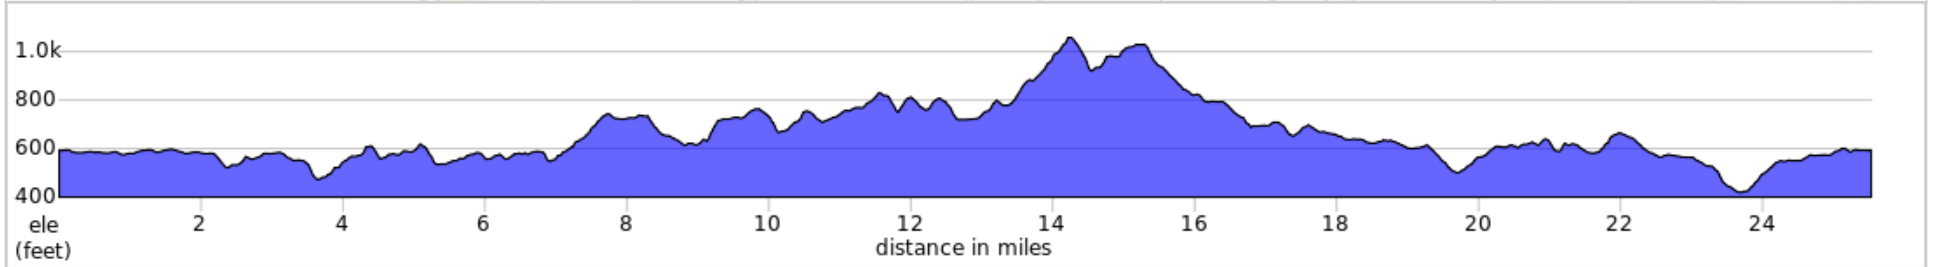

26-FreeUnionMountfair

26-FreeUnionMountfair

0.0	0.0	Start of route
0.0	0.2	L onto Free Union Road, State Rte 601
0.3	0.3	Keep L onto Millington Road, State Rte 665
0.6	1.4	Slight R onto Wesley Chapel Rd, State Rte 609
2.0	3.1	L onto Ballards Mill Rd, State Rte 671
5.1	0.2	R to stay on State Rte 671, Millington Rd
5.3	3.5	R just before the bridge onto Clark Rd, State Rte 674
8.8	0.2	R onto State Rte 810, Browns Gap Tpk
9.1	0.8	L onto Break Heart Rd, State Rte 674
9.9	0.6	R to stay on Break Heart Rd, State Rte 673
10.5	2.2	Continue onto Slam Gate Rd, State Rte 673
12.7	0.3	L onto State Rte 810, Browns Gap Tpk
13.1	4.9	R onto State Rte 668, Fox Mtn Rd
18.0	0.1	Continue onto State Rte 671, Wesley Chapel Rd
18.1	1.2	L onto State Rte 668, Chapel Spring Rd
19.3	1.2	Slight L onto State Rte 601, Free Union Rd
20.4	3.4	R onto Catterton Rd, State Rte 667
23.8	1.6	R onto Buck Mountain Rd, State Rte 665
25.4	0.2	L onto State Rte 601, Free Union Rd
25.5	0.0	R into parking lot
25.5	0.0	End of route

25.5 miles. +1845/-1845 feet