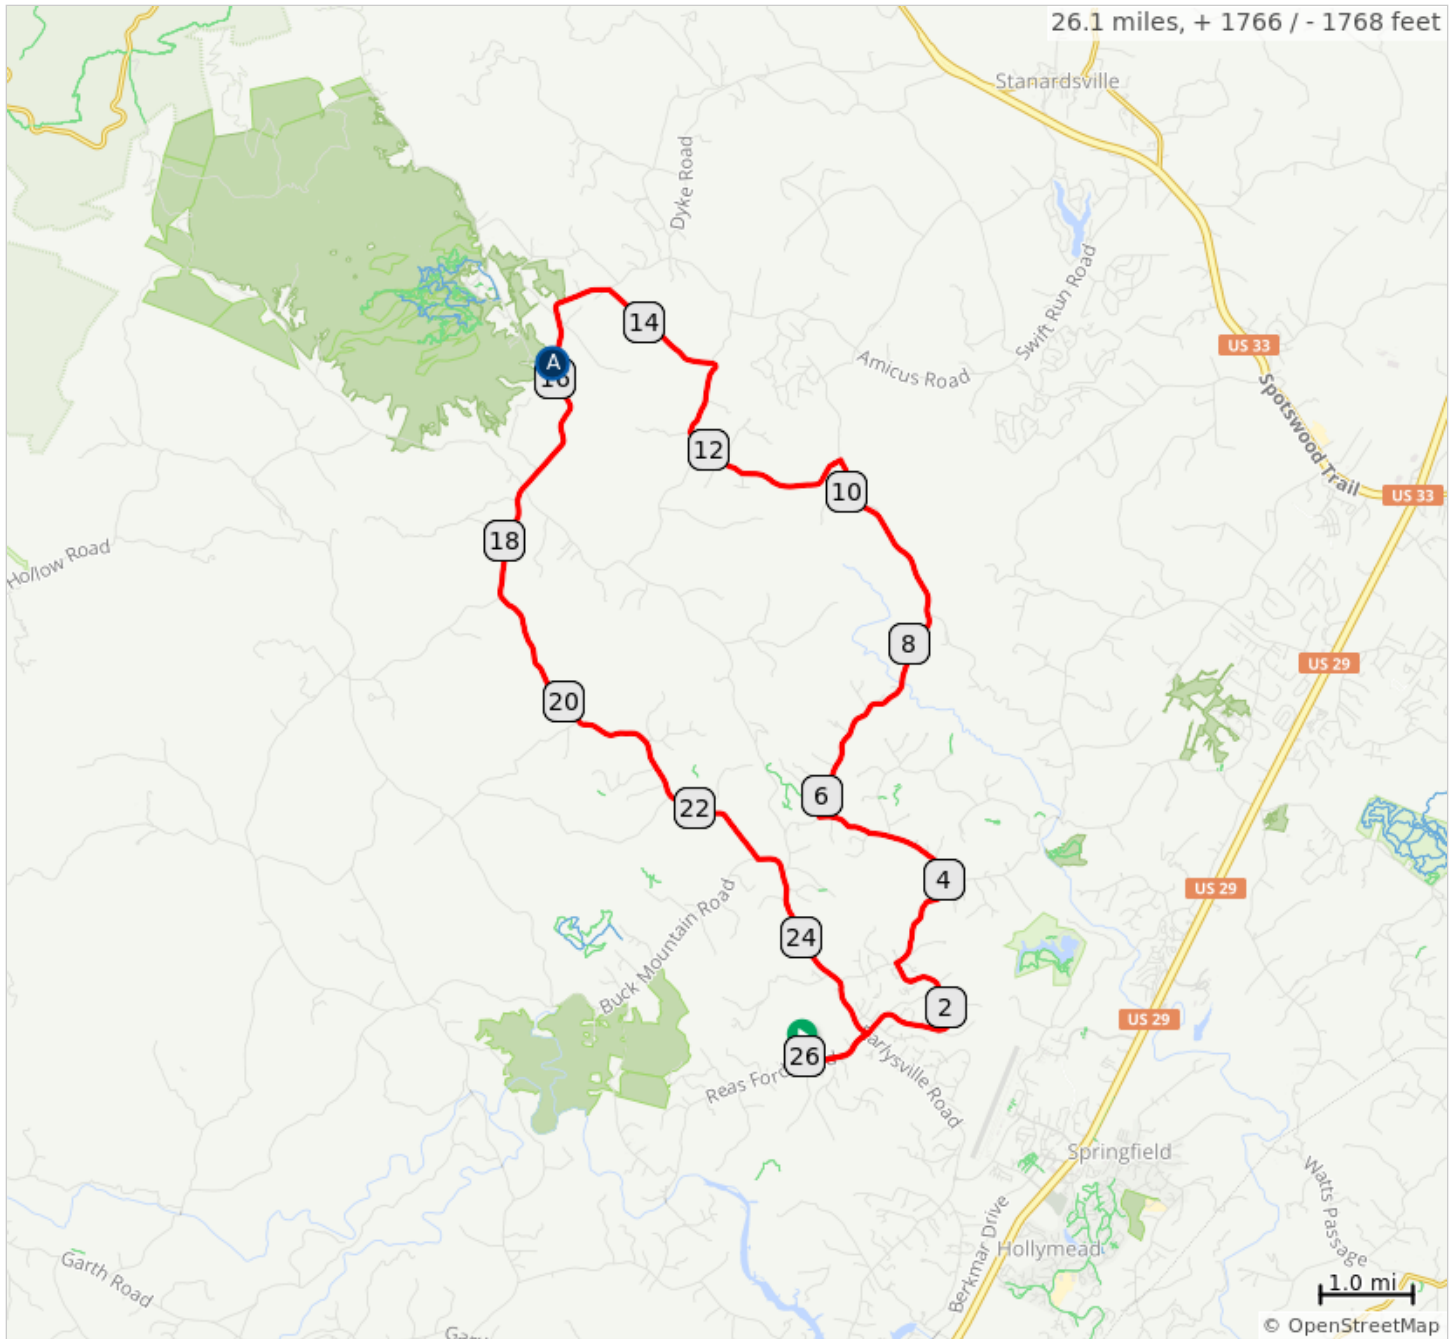

# 26-BaconHollow

## A. Maybelle's Market

26-BaconHollow

0.0	0.0	Start of route
0.0	0.8	R onto Reas Ford Rd, SR 660
0.8	2.1	Continue onto Earlysville Forest Dr
2.9	1.2	R onto Advance Mills Rd, SR 743
4.1	1.7	L onto Frays Mountain Rd, SR 664
5.8	2.6	R onto Buffalo River Rd, SR 604
8.4	2.0	Continue onto Celt Rd, SR 604
10.4	1.7	L onto Chapman Rd, SR 648
12.2	1.0	R onto Bingham Mtn Rd, SR 603
13.1	1.4	L onto March Rd, SR 612
14.6	1.2	L onto Dyke Rd, SR 810
15.8	1.5	STORE on the R
17.4	5.5	Continue onto Markwood Rd, SR 664
22.9	1.8	L onto Buck Mountain Rd, SR 664
24.7	0.6	Bear R onto Earlysville Rd, SR 743
25.3	0.8	R onto Reas Ford Rd, SR 660
26.1	0.0	L into parking lot
26.1	0.0	End of route

26.1 miles. +1723/-1724 feet