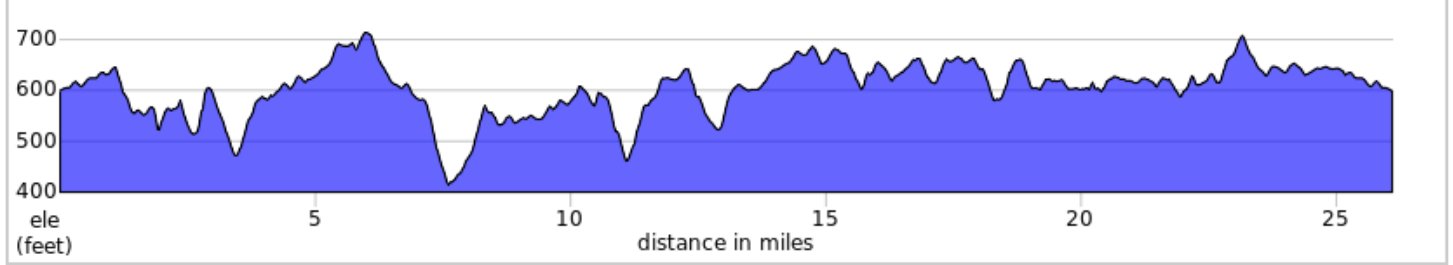

# 26-BaconHollow

## A. Maybelle's Market

26-BaconHollow

0.0	0.0	Start of route
0.0	0.8	R onto Reas Ford Rd, SR 660
0.8	2.1	Continue onto Earlysville Forest Dr
2.9	1.2	R onto Advance Mills Rd, SR 743
4.1	1.7	L onto Frays Mountain Rd, SR 664
5.8	2.6	R onto Buffalo River Rd, SR 604
8.4	2.0	Continue onto Celt Rd, SR 604
10.4	1.7	L onto Chapman Rd, SR 648
12.2	1.0	R onto Bingham Mtn Rd, SR 603
13.1	1.4	L onto March Rd, SR 612
14.6	1.2	L onto Dyke Rd, SR 810
15.8	1.5	STORE on the R
17.4	5.5	Continue onto Markwood Rd, SR 664
22.9	1.8	L onto Buck Mountain Rd, SR 664
24.7	0.6	Bear R onto Earlysville Rd, SR 743
25.3	0.8	R onto Reas Ford Rd, SR 660
26.1	0.0	L into parking lot
26.1	0.0	End of route

26.1 miles. +1723/-1724 feet