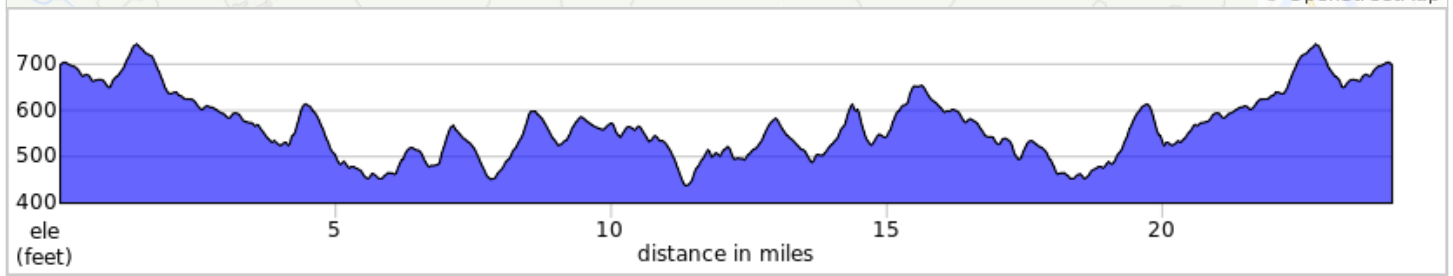

24-KeeneAlberene

24-KeeneAlberene

Dist	Next	Note
0.0	0.0	Start of route
0.0	0.9	L onto Plank Rd, SR 692
0.9	9.2	Bear R to continue on Plank Rd, SR 712
10.2	3.5	R onto Esmont Rd, SR 715
13.7	1.9	R onto Alberene Rd, SR 719
15.6	0.0	R on Secretarys Sand Rd, SR 717
15.6	2.2	L to stay on Alberene Rd, SR 719
17.8	5.4	L onto Plank Rd, SR 712
23.2	1.0	Bear L to continue on Plank Rd, SR 692
24.2	0.0	R into parking lot
24.2	0.0	End of route

24.2 miles. +1633/-1634 feet

Charlottesville Bicycle Club