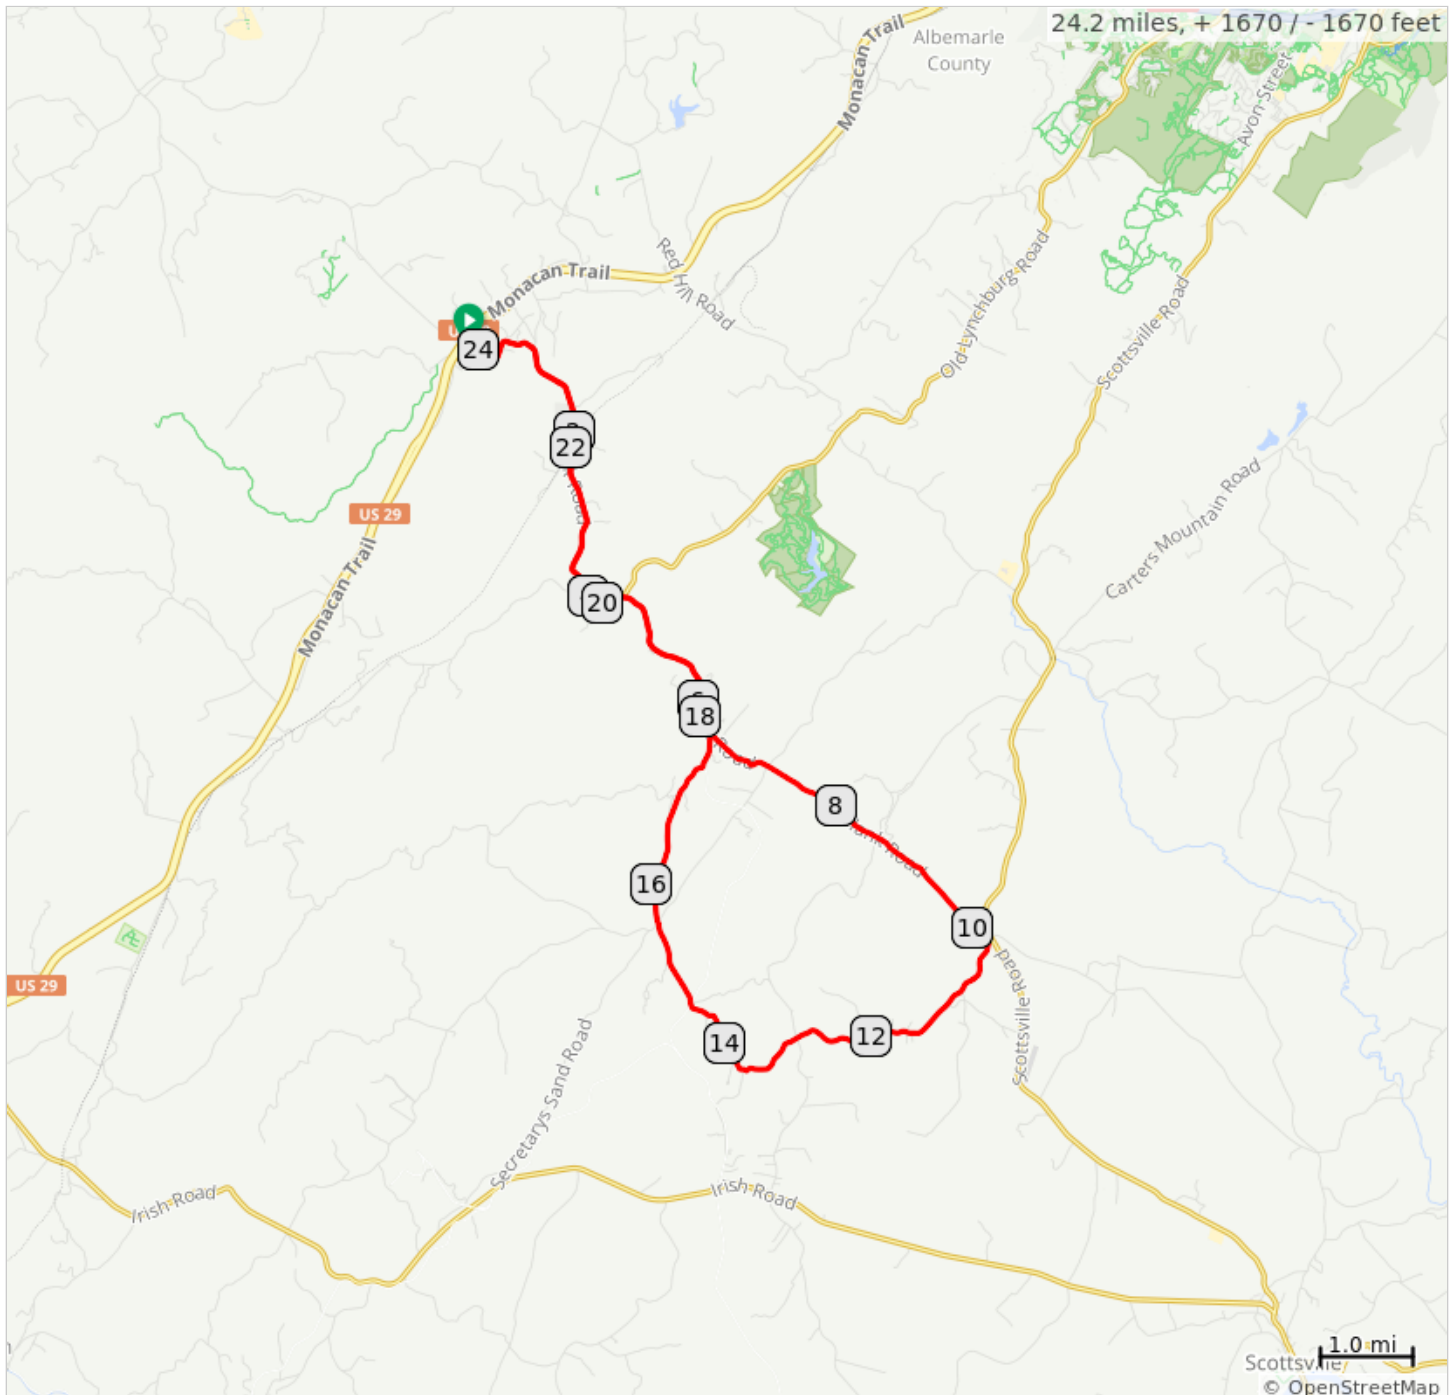

24-KeeneAlberene

24-KeeneAlberene

Dist	Next	Note
0.0	0.0	Start of route
0.0	0.9	L onto Plank Rd, SR 692
0.9	9.2	Bear R to continue on Plank Rd, SR 712
10.2	3.5	R onto Esmont Rd, SR 715
13.7	1.9	R onto Alberene Rd, SR 719
15.6	0.0	R on Secretarys Sand Rd, SR 717
15.6	2.2	L to stay on Alberene Rd, SR 719
17.8	5.4	L onto Plank Rd, SR 712
23.2	1.0	Bear L to continue on Plank Rd, SR 692
24.2	0.0	R into parking lot
24.2	0.0	End of route

24.2 miles. +1633/-1634 feet

Charlottesville Bicycle Club