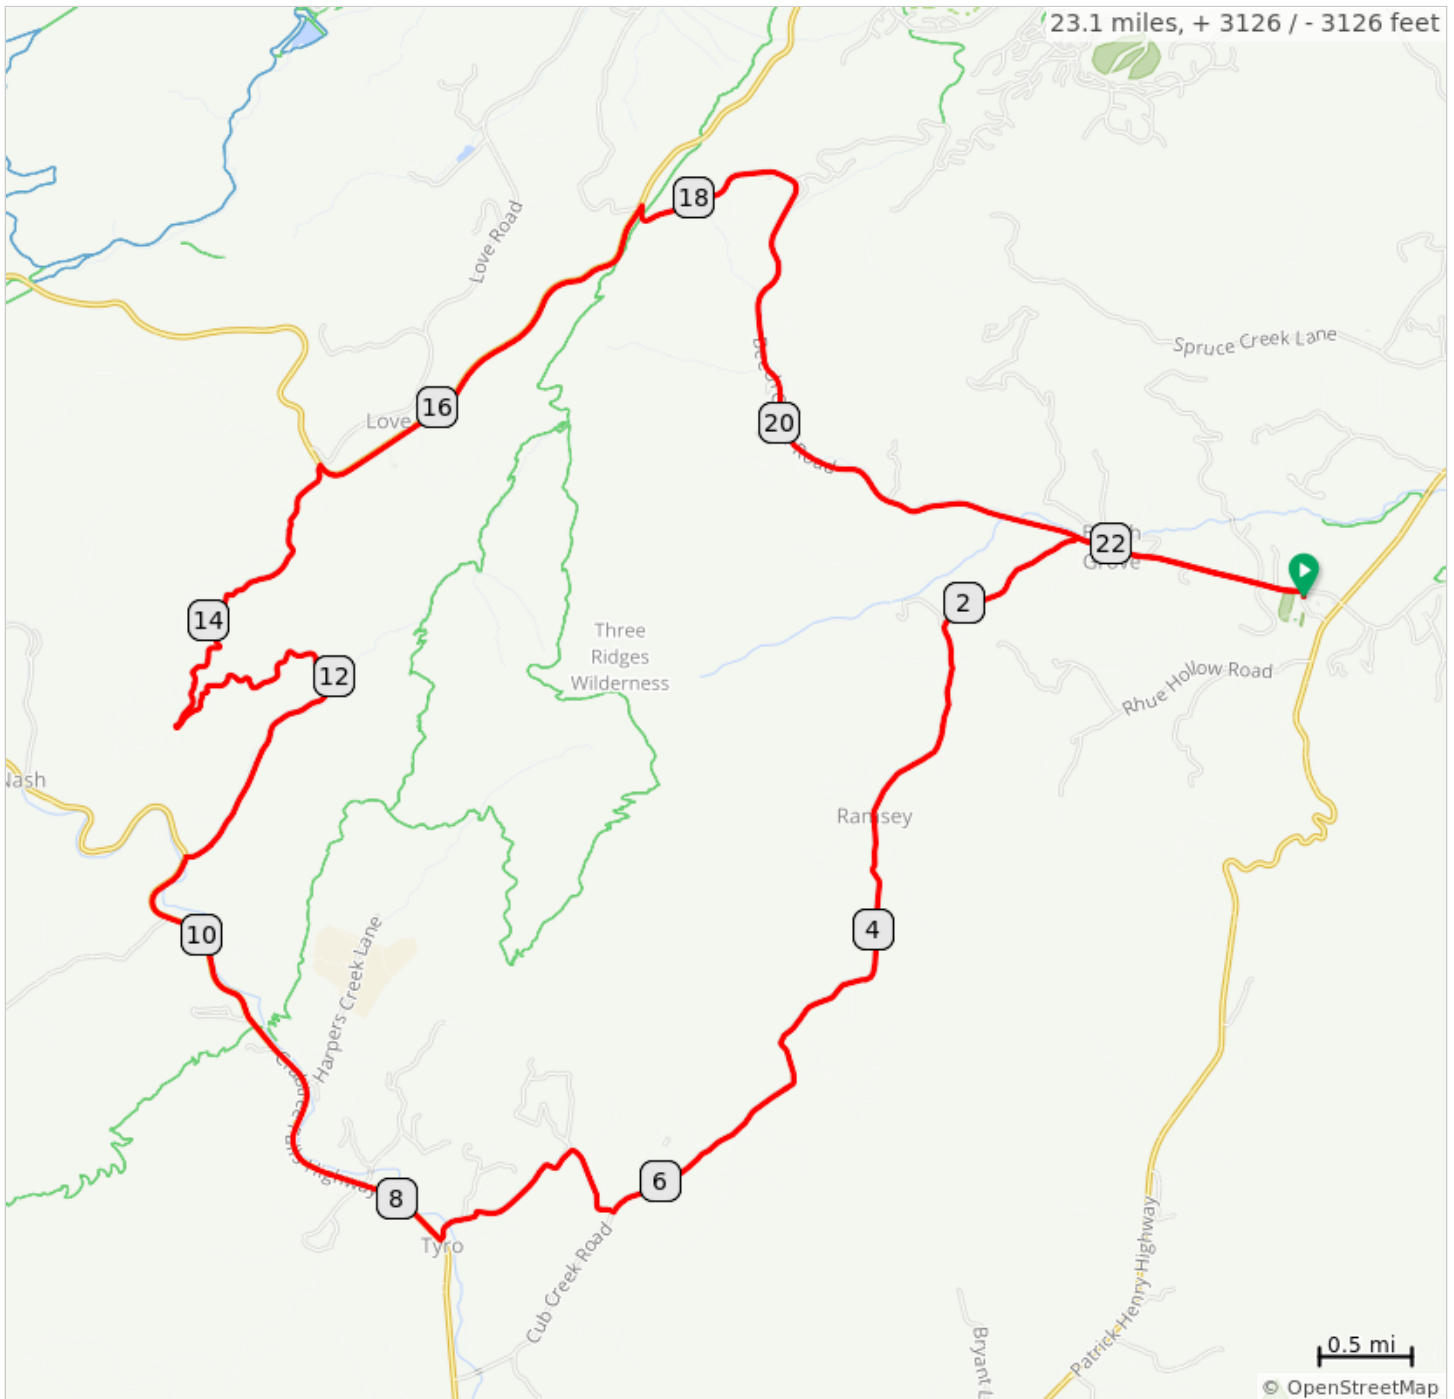

# 23-ReedsGapTyro

## 23-ReedsGapTyro

0.0	0.0	Start of route
0.0	1.3	L onto Beech Grove Road, SR 664
1.3	5.0	L onto Cub Creek Road, State Rte 680
6.3	1.4	R onto Carter Hill Road, State Rte 699
7.7	3.0	R onto Crabtree Falls Highway, VA 56
10.7	4.6	R onto Campbells Mountain Road, State Rte 814
15.2	2.4	R onto Blue Ridge Parkway
17.6	5.4	Sharp R onto Beech Grove Road, SR 664
23.1	0.0	R onto parking lot
23.1	0.0	End of route

23.1 miles. +3122/-3122 feet