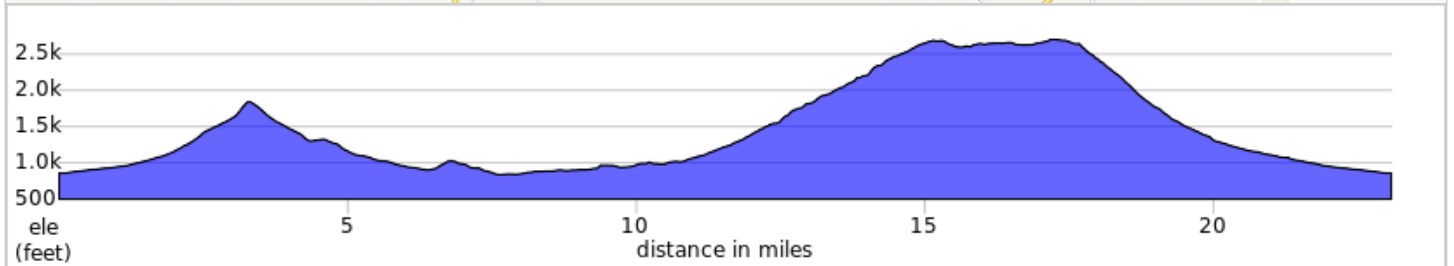

## 23-ReedsGapTyro

0.0	0.0	Start of route
0.0	1.3	L onto Beech Grove Road, SR 664
1.3	5.0	L onto Cub Creek Road, State Rte 680
6.3	1.4	R onto Carter Hill Road, State Rte 699
7.7	3.0	R onto Crabtree Falls Highway, VA 56
10.7	4.6	R onto Campbells Mountain Road, State Rte 814
15.2	2.4	R onto Blue Ridge Parkway
17.6	5.4	Sharp R onto Beech Grove Road, SR 664
23.1	0.0	R onto parking lot
23.1	0.0	End of route

23.1 miles. +3122/-3122 feet