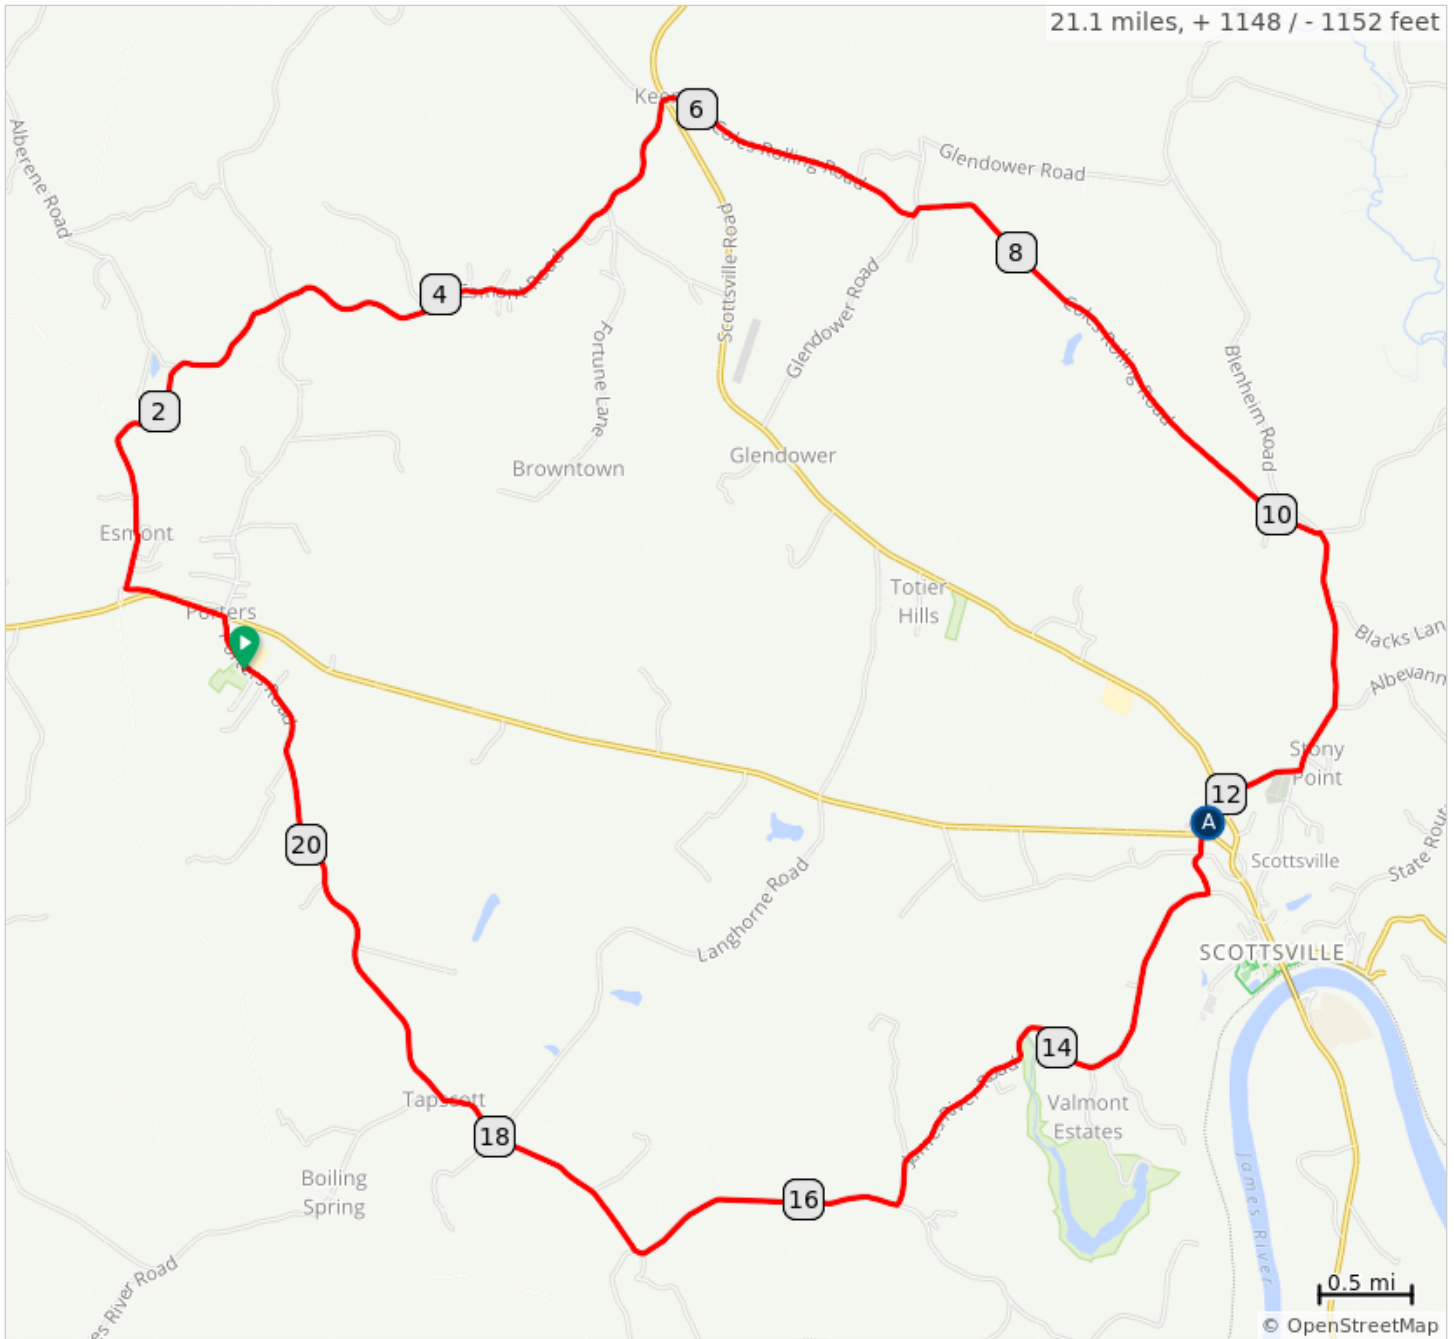

21-KeeneScottsville

A. Food Lion

21-KeeneScottsville

Dist	Next	Note
0.0	0.0	Start of route
0.0	0.3	L onto Porters Rd, SR 627
0.3	0.4	L onto VA-6 W
0.7	0.2	Slight R onto Paces Store Rd, SR 753
0.9	4.9	R onto Esmont Rd, SR 715
5.8	1.5	Cross VA-20; CAUTION; Continue onto Coles Rolling Rd, SR 712
7.3	0.1	L onto Glendower Rd, SR 713
7.3	2.9	Slight R onto Coles Rolling Rd, SR 712
10.2	1.3	R onto Blenheim Rd, SR 795
11.6	0.6	R onto James River Rd, SR 726
12.2	0.4	STORE; Food Lion on the R
12.6	2.9	R to stay on James River Rd, SR 726
15.5	2.9	R to stay on James River Rd, SR 726
18.4	2.7	R onto Porters Rd, SR 627
21.1	0.0	L onto Simpson Park Dr
21.1	0.0	End of route

21.1 miles. +1067/-1073 feet