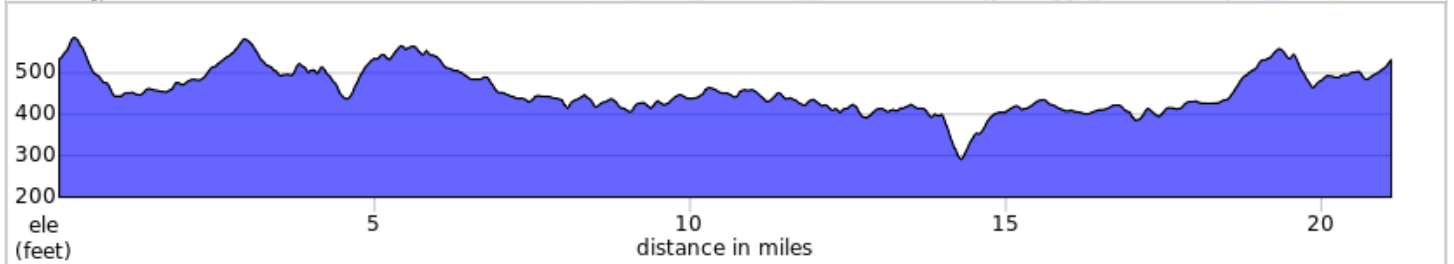

21-KeeneScottsville

A. Food Lion

21-KeeneScottsville

Dist	Next	Note
0.0	0.0	Start of route
0.0	0.3	L onto Porters Rd, SR 627
0.3	0.4	L onto VA-6 W
0.7	0.2	Slight R onto Paces Store Rd, SR 753
0.9	4.9	R onto Esmont Rd, SR 715
5.8	1.5	Cross VA-20; CAUTION; Continue onto Coles Rolling Rd, SR 712
7.3	0.1	L onto Glendower Rd, SR 713
7.3	2.9	Slight R onto Coles Rolling Rd, SR 712
10.2	1.3	R onto Blenheim Rd, SR 795
11.6	0.6	R onto James River Rd, SR 726
12.2	0.4	STORE; Food Lion on the R
12.6	2.9	R to stay on James River Rd, SR 726
15.5	2.9	R to stay on James River Rd, SR 726
18.4	2.7	R onto Porters Rd, SR 627
21.1	0.0	L onto Simpson Park Dr
21.1	0.0	End of route

21.1 miles. +1067/-1073 feet