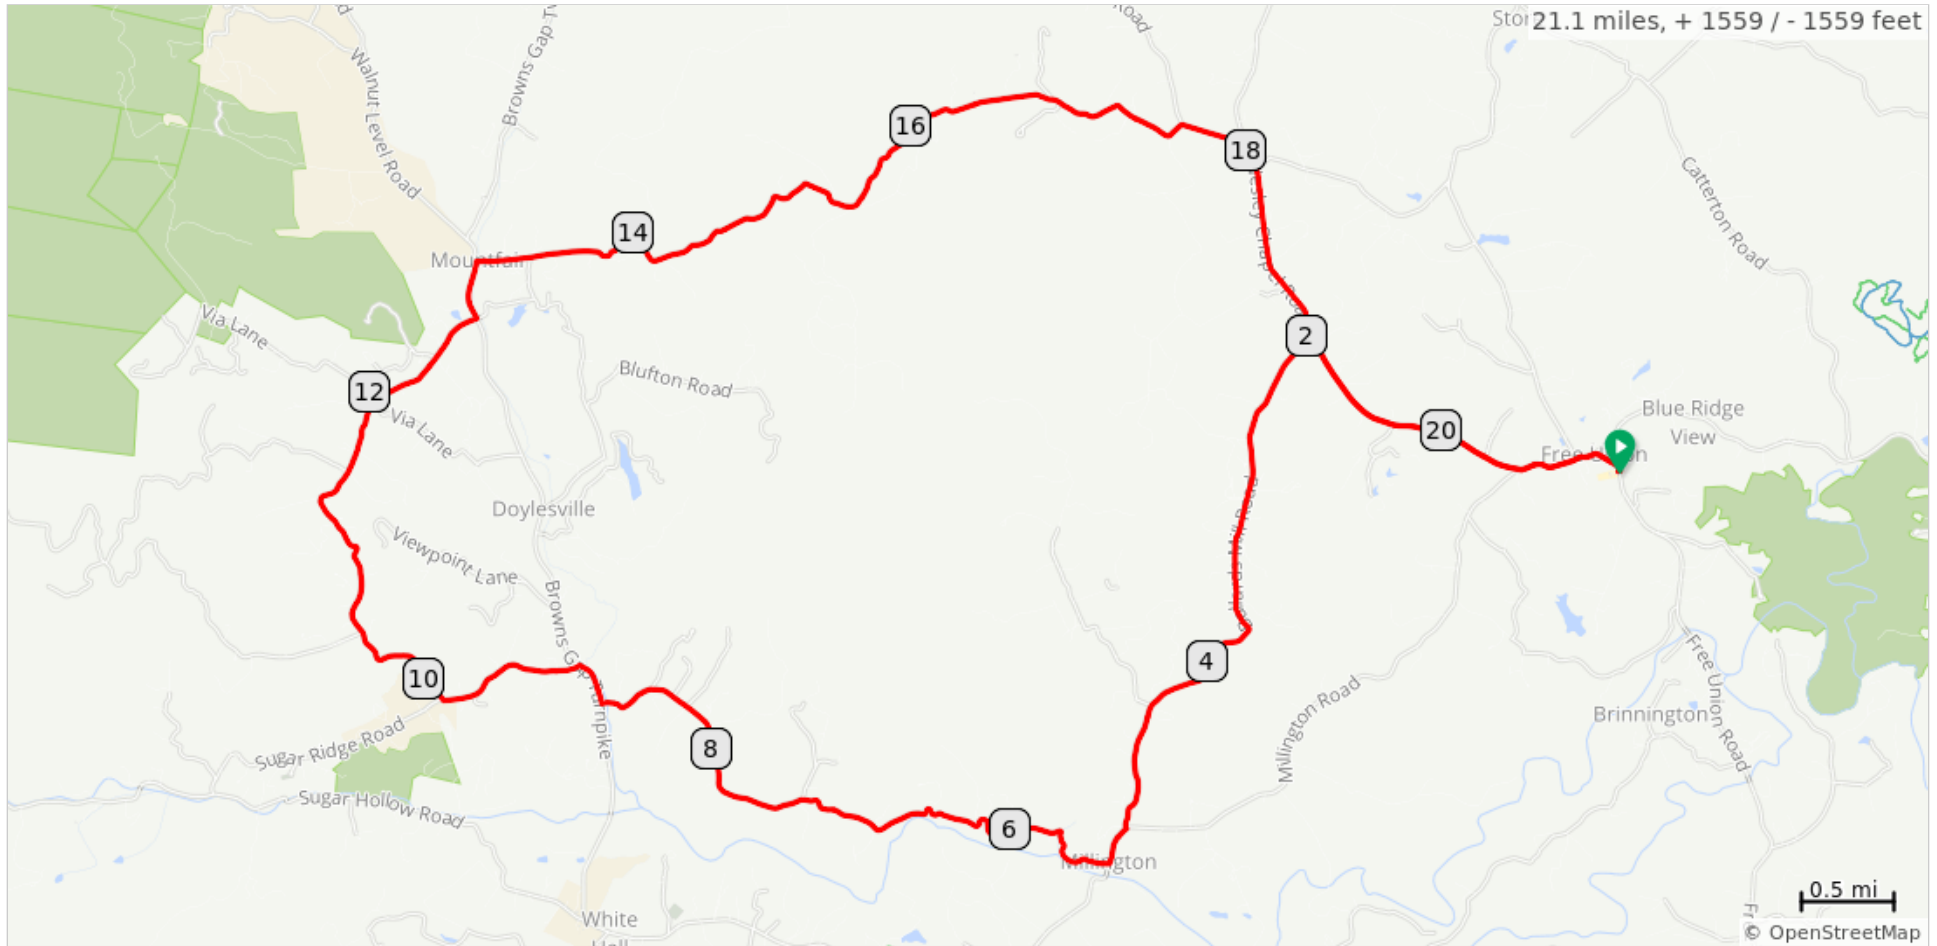

21-FreeUnionMountfair

21-FreeUnionMountfair

0.0	0.0	Start of route
0.0	0.2	L onto Free Union Road, State Rte 601
0.3	0.3	Keep L onto Millington Road, State Rte 665
0.6	1.4	Slight R onto Wesley Chapel Road, State Rte 679
2.0	3.1	L onto Ballards Mill Road, State Rte 671
5.1	0.2	R onto Millington Road, State Rte 671
5.3	3.5	R onto Clark Road, State Rte 674
8.8	0.2	R onto Browns Gap Turnpike, State Rte 810
9.1	0.8	L onto Break Heart Road, State Rte 674
9.9	0.6	R onto Break Heart Road, State Rte 673
10.5	2.2	Continue onto Slam Gate Rd, State Rte 673
12.7	0.3	L onto State Rte 810, Browns Gap Tpk
13.1	4.9	R onto State Rte 668, Fox Mtn Rd
18.0	1.1	Continue onto State Rte 671, Wesley Chapel Rd
19.1	1.4	Bear R on Wesley Chapel Rd, State Rte 609
20.5	0.3	Slight L onto Millington Rd, State Rte 665
20.8	0.2	Continue onto State Rte 601, Free Union Rd
21.0	0.0	R into parking lot
21.1	0.0	End of route

21.1 miles. +1586/-1586 feet