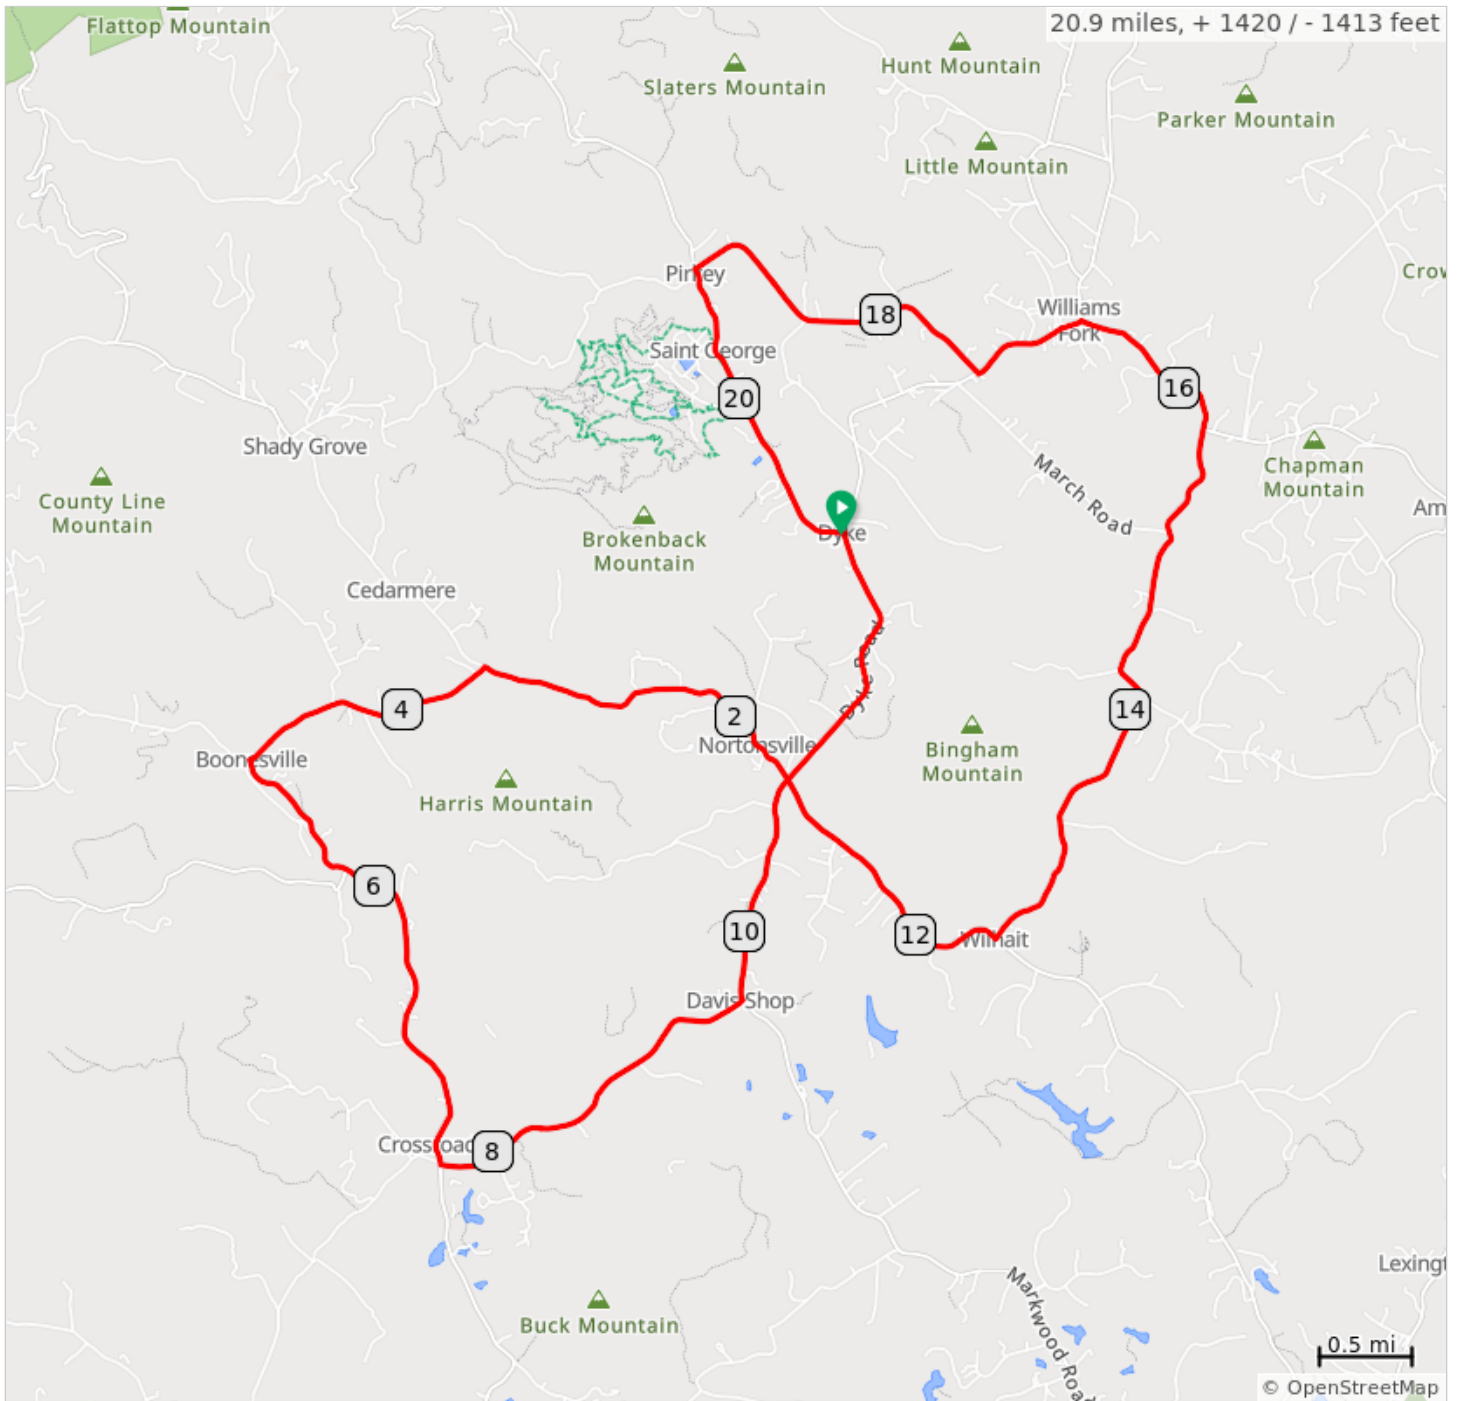

21-DykeBoonesville

21-DykeBoonesville

Dist	Next	Note
0.0	0.0	Start of route
0.0	0.0	L from parking lot onto Bacon Hollow Rd, SR 627
0.0	1.5	R onto Dyke Rd, SR 810
1.6	1.9	R onto Simmons Gap Rd, SR 628
3.5	1.4	L onto Boonesville Rd, SR 810
4.9	2.7	L onto Free Union Rd, SR 601
7.7	2.0	L onto Davis Shop Rd, SR 671
9.6	1.2	L onto Markwood Rd, SR 664
10.9	1.6	Sharp R onto Simmons Gap Rd, SR 663
12.5	0.7	L onto Plunkett Rd, SR 603
13.2	2.6	Continue onto Bingham Mtn Rd, SR 603
15.7	1.0	Continue onto Amicus Rd, SR 633
16.7	0.6	L onto Dyke Rd, SR 810
17.3	1.9	R onto Evergreen Church Rd, SR 615
19.2	1.7	L onto Bacon Hollow Rd, SR 627
20.9	0.0	L into Maybelle's parking lot
20.9	0.0	End of route

20.9 miles. +1354/-1345 feet

Charlottesville Bicycle Club