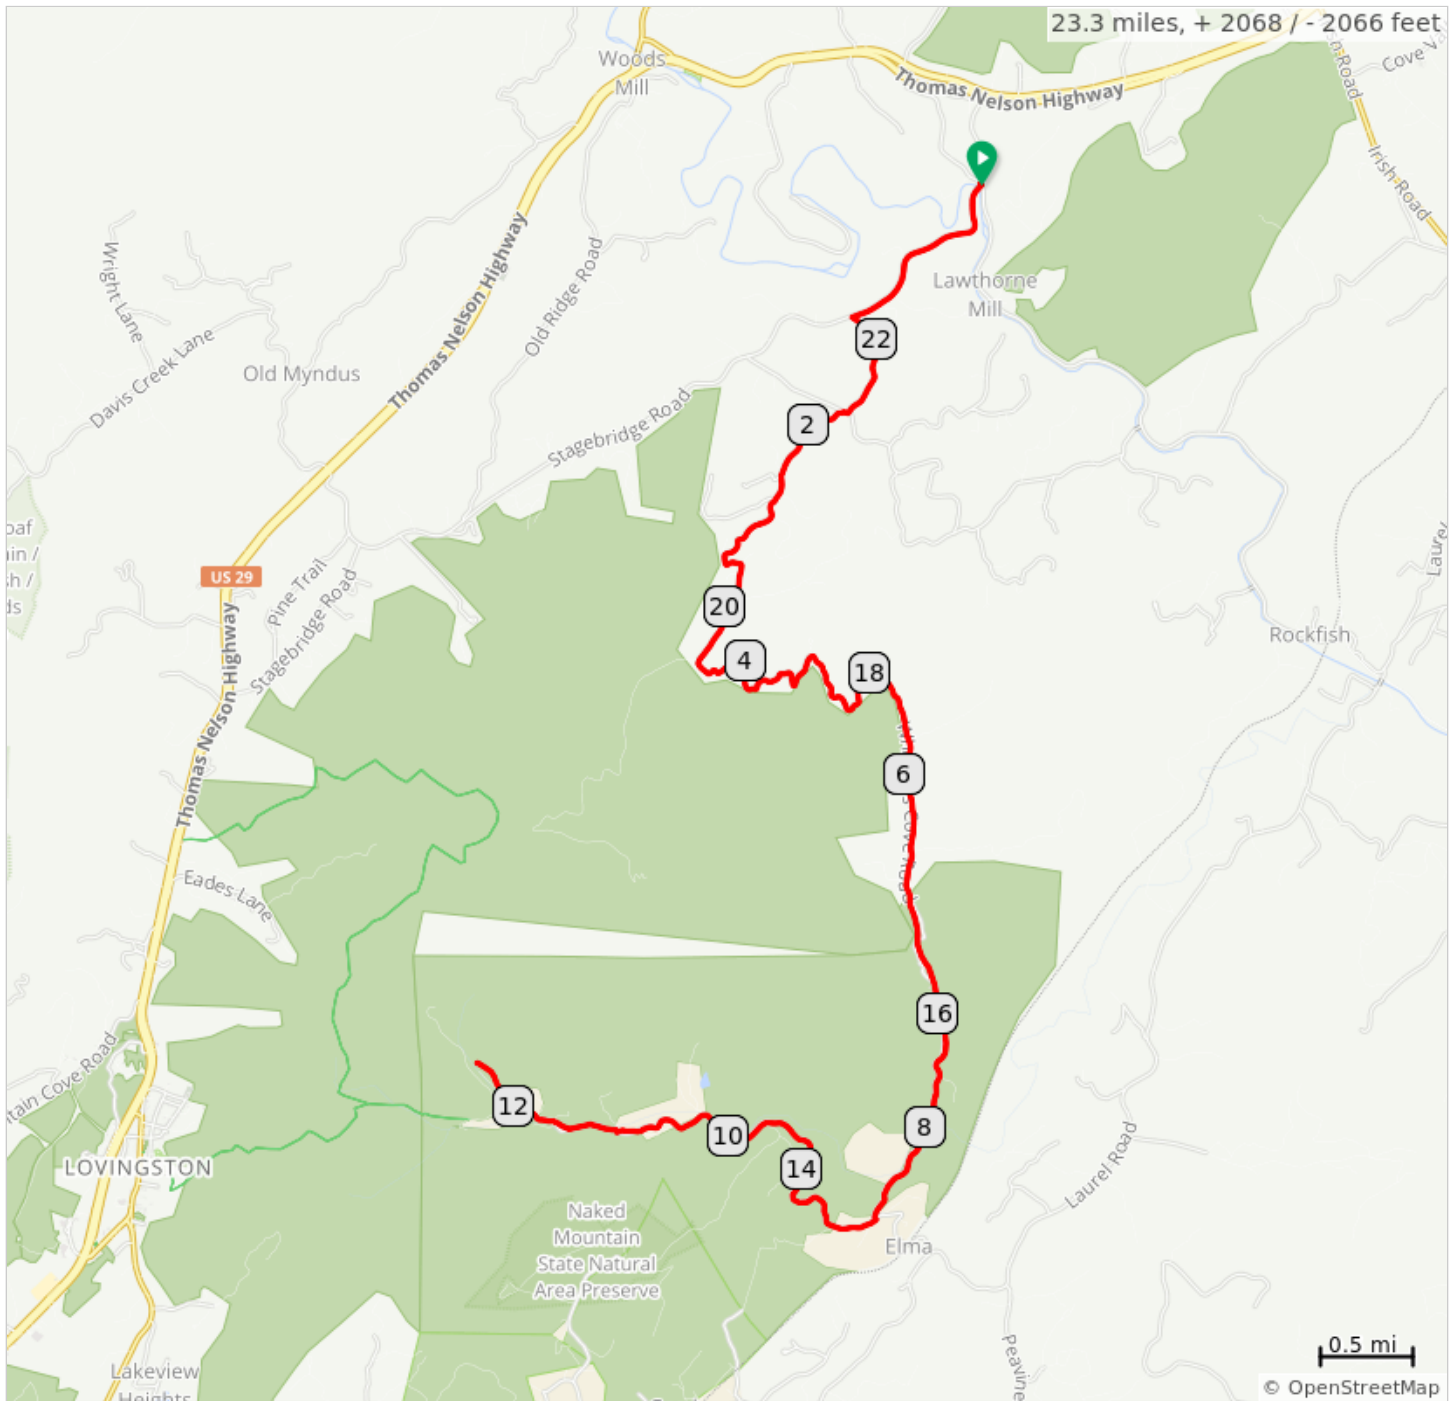

24-HelmMountain

24-HelmMountain

0.0	0.0	Start of route
0.0	1.8	R onto State Rte 623, Stagebridge Rd
1.8	0.0	R onto State Rte 620, Starvale Ln
1.8	6.8	L onto State Rte 640, Wheelers Cove Rd
8.6	3.1	R onto State Rte 641, Dutch Creek Ln
11.7	3.1	Around when road ends
14.7	6.8	L onto State Rte 640, Wheelers Cove Rd
21.5	0.0	R onto State Rte 620, Starvale Ln
21.6	0.6	L onto State Rte 640, Wheelers Cove Rd
22.2	1.1	R onto State Rte 623, Stagebridge Rd
23.3	0.0	L onto State Rte 617, Rockfish River Rd
23.3	0.0	End of route

23.3 miles. +1998/-1999 feet