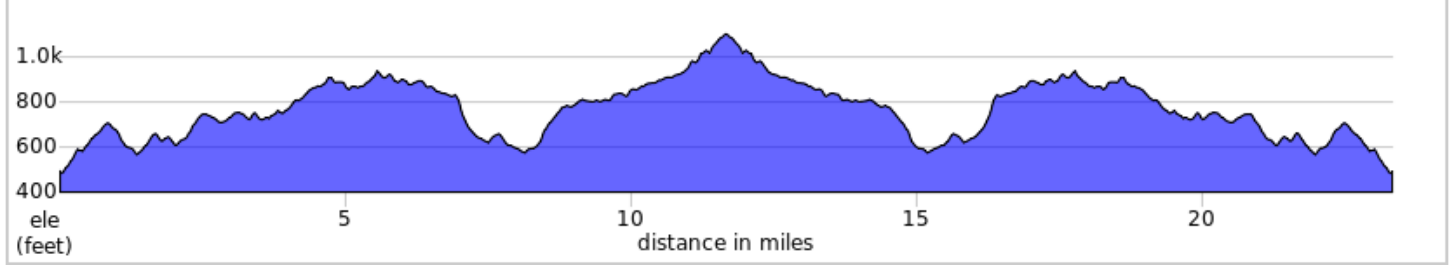

24-HelmMountain

24-HelmMountain

0.0	0.0	Start of route
0.0	1.8	R onto State Rte 623, Stagebridge Rd
1.8	0.0	R onto State Rte 620, Starvale Ln
1.8	6.8	L onto State Rte 640, Wheelers Cove Rd
8.6	3.1	R onto State Rte 641, Dutch Creek Ln
11.7	3.1	Around when road ends
14.7	6.8	L onto State Rte 640, Wheelers Cove Rd
21.5	0.0	R onto State Rte 620, Starvale Ln
21.6	0.6	L onto State Rte 640, Wheelers Cove Rd
22.2	1.1	R onto State Rte 623, Stagebridge Rd
23.3	0.0	L onto State Rte 617, Rockfish River Rd
23.3	0.0	End of route

23.3 miles. +1998/-1999 feet